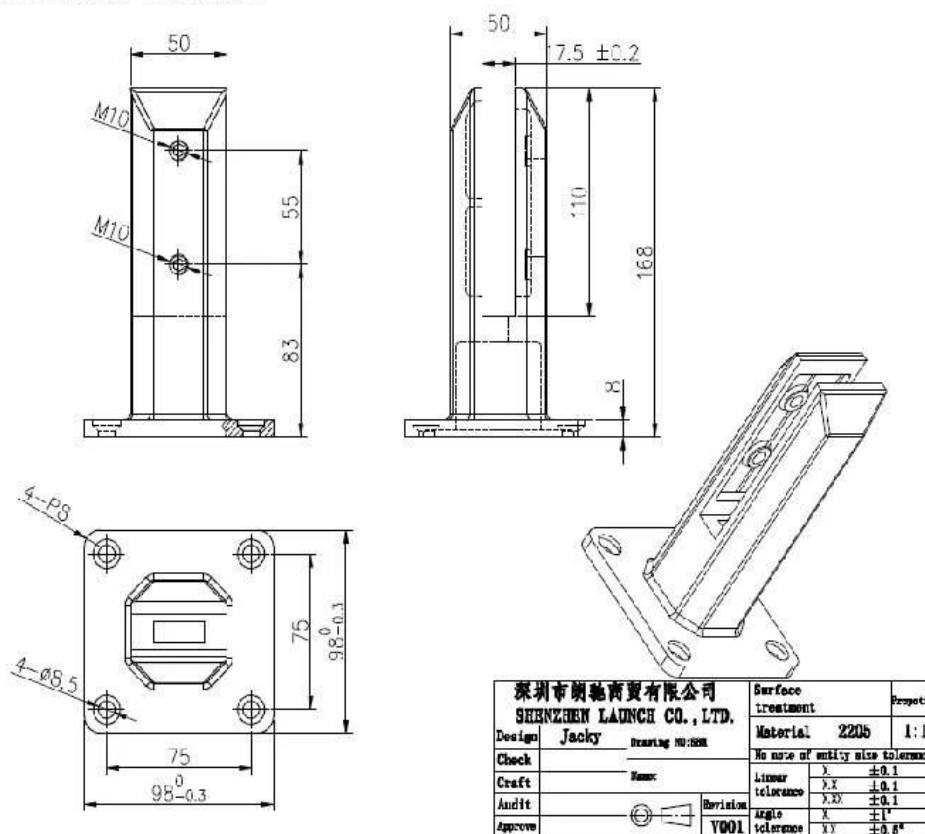

Altezza 168mm

Con piastra di livellamento regolabile, copertura della base a cupola

Piastra di base con fori ovali, più facile per il montaggio con bulloni

Dimensioni per **Rubinetto in vetro quadrato regolabile in acciaio inossidabile Duplex 2205**

DRAWING FOR SBM

Installazione per **Rubinetto in vetro quadrato regolabile in acciaio inossidabile Duplex 2205**

fixing method: base plate spigots

Mark out the centre line of proposed glass fence with a chalk line. Determine clamp location based on a sheet size (recommendation on pages 1 & 2). Use base plate as a template to mark out the hole positions and drill holes to suit.

Note: Do not exceed 100mm gaps between glass panels. Optimum gap is 40mm to 60mm

Now the base plated spigots can be fitted to the floor and plumbed via shims (not supplied) under the base plates. Be sure to tighten firmly as the smallest of movement at the base plate will result in noticeable movement at the bottom of the glass fence.

Tip: By setting the two outer spigots of your total span, a string line can be run in the 'throat' of the spigots, giving correct height for all spigots in between

Note: Do not exceed 100mm gap from the fixing surface to the bottom of the glass