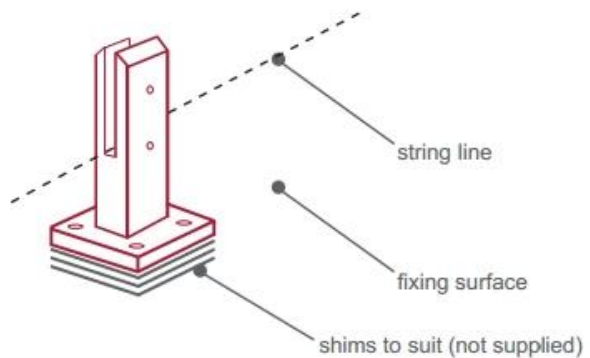

Altezza 168mm

Con piastra di livellamento regolabile, copertura della base a cupola

Piastra di base con fori ovali, più facile per il montaggio con bulloni

Dimensioni per **Rubinetto in vetro quadrato regolabile in acciaio inossidabile Duplex 2205**

DRAWING FOR SBM

Installazione per **Rubinetto in vetro quadrato regolabile in acciaio inossidabile Duplex 2205**

fixing method: base plate spigots

Mark out the centre line of proposed glass fence with a chalk line. Determine clamp location based on a sheet size (recommendation on pages 1 & 2). Use base plate as a template to mark out the hole positions and drill holes to suit.

Note: Do not exceed 100mm gaps between glass panels. Optimum gap is 40mm to 60mm

Now the base plated spigots can be fitted to the floor and plumbed via shims (not supplied) under the base plates. Be sure to tighten firmly as the smallest of movement at the base plate will result in noticeable movement at the bottom of the glass fence.

Tip: By setting the two outer spigots of your total span, a string line can be run in the 'throat' of the spigots, giving correct height for all spigots in between

Note: Do not exceed 100mm gap from the fixing surface to the bottom of the glass