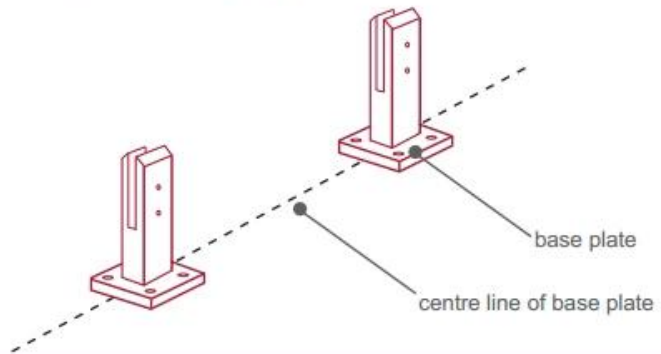

Altezza 168mm

Con piastra di livellamento regolabile, copertura della base a cupola

Piastra di base con fori ovali, più facile per il montaggio con bulloni

Dimensioni per **Rubinetto in vetro quadrato regolabile in acciaio inossidabile Duplex 2205**

DRAWING FOR SBM

Installazione per **Rubinetto in vetro quadrato regolabile in acciaio inossidabile Duplex 2205**

fixing method: base plate spigots

Mark out the centre line of proposed glass fence with a chalk line. Determine clamp location based on a sheet size (recommendation on pages 1 & 2). Use base plate as a template to mark out the hole positions and drill holes to suit.

Note: Do not exceed 100mm gaps between glass panels. Optimum gap is 40mm to 60mm

Now the base plated spigots can be fitted to the floor and plumbed via shims (not supplied) under the base plates. Be sure to tighten firmly as the smallest of movement at the base plate will result in noticeable movement at the bottom of the glass fence.

Tip: By setting the two outer spigots of your total span, a string line can be run in the 'throat' of the spigots, giving correct height for all spigots in between

Note: Do not exceed 100mm gap from the fixing surface to the bottom of the glass