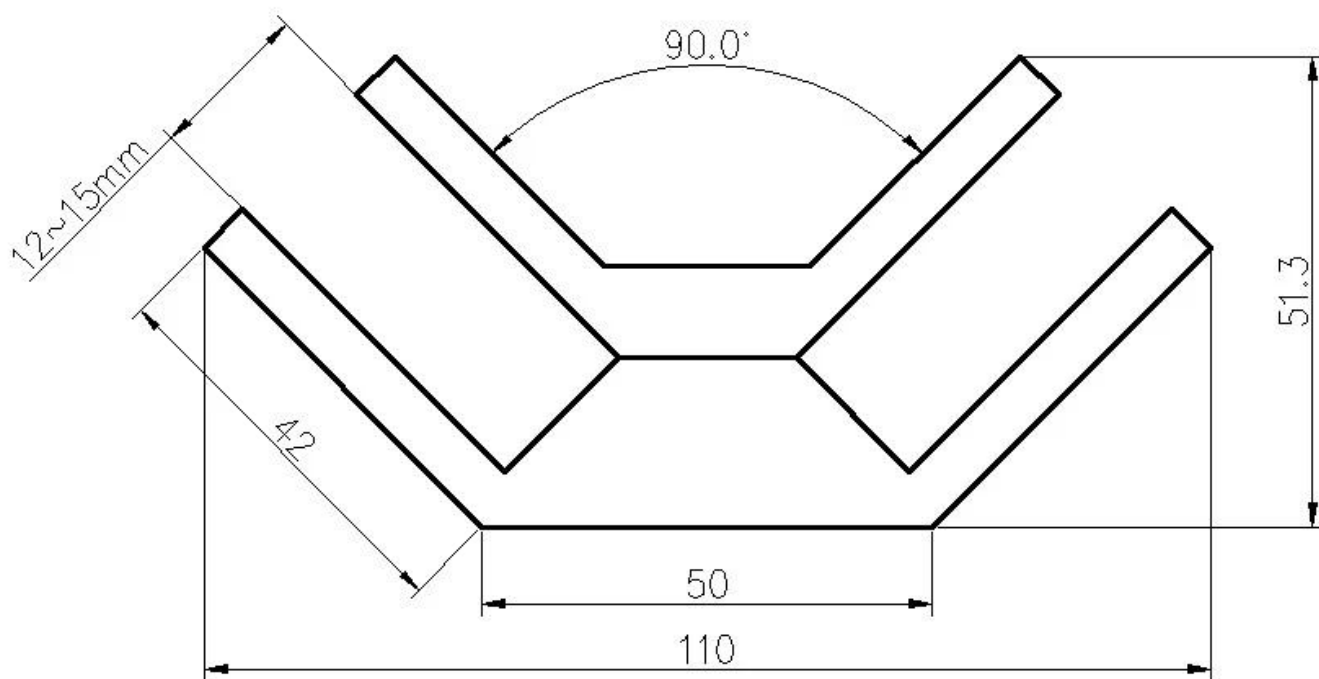

Filari in vetro struttura in vetro incastrato in acciaio inox clip di vetro di vetro 90 gradi

Immagini del prodotto:

Finitura diversa

TecnicoDisegno

Produzioni:

Progettofoto:

KEBIL 科比奥®

Altri morsetti di vetro.:

BC-80x35

- Square 80x35mm clamps
- To hold **180°** glass panels
- For 8-12mm glass

CB-90

- Corner glass clamp
- To hold **90°** glass panels
- For 8-12mm glass

BC-60

- Round $\phi 60$ mm clamps
- To hold **180°** glass panels
- For 8-12mm glass

PV-90

- Corner glass clamp
- To hold **90°** glass panels
- For 12-15mm glass

CB-180

- **Glass to wall** clamps
- For 8-12mm glass

PV-135

- Corner glass clamp
- To hold **135°** glass panels
- For 8-12mm glass

Drawing	Picture	Ref.	A	B	C	D	E
		G108	55	55	30	11	0
		G108R	58	55	30	11	R25.4
		G101	51	41	25	11	0
		G101R	55	41	25	11	R21.5/R25.4
		G102	44	44	25	11	0
		G102R	48	44	25	11	R21.5/R25.4
		G103	50	40	22	8	0
		G104	50	40	26	12	0
		G105	54	45	28	14	0
		G107	63	45	28	14	0
		G103R	52	40	22	8	R21.5
		G104R	52	40	26	12	R21.5
		G105R	58	45	28	14	R21.5/R25.4
		G107R	66	45	28	14	R21.5/R25.4
		G106	50	40	25	12	0
		G106R	52	40	25	12	R21.5/R25.4