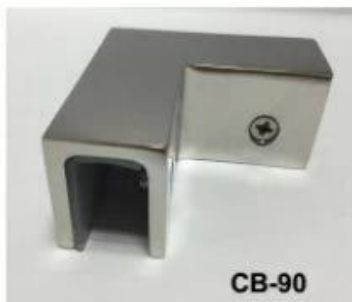

BC-60

BC-80x35

CB-90

BC-80x35

- Square 80x35mm clamps
- To hold 180° glass panels
- For 8-12mm glass

CB-90

- Corner glass clamp
- To hold 90° glass panels
- For 8-12mm glass

BC-60