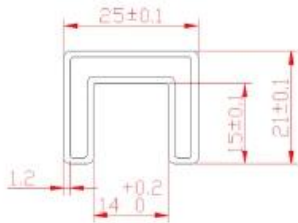

2: quadrato della scanalatura corrimano

Rotonda solco corrimano:

*Round slot handrail & fittings*  
slot handrail length : 5.8 meters

round handrail fittings :		
round cap		
round wall to rail connector		
round 180 deg. connector		
round 90 deg. connector		

# Square slot handrail & fittings

slot handrail length : 5.8 meters

Square handrail fittings :

Square cap

Square wall to rail connector

Square 180 deg. Connector

Square 90 deg. Connector

Per qualsiasi domanda, basta chiamare o email me.