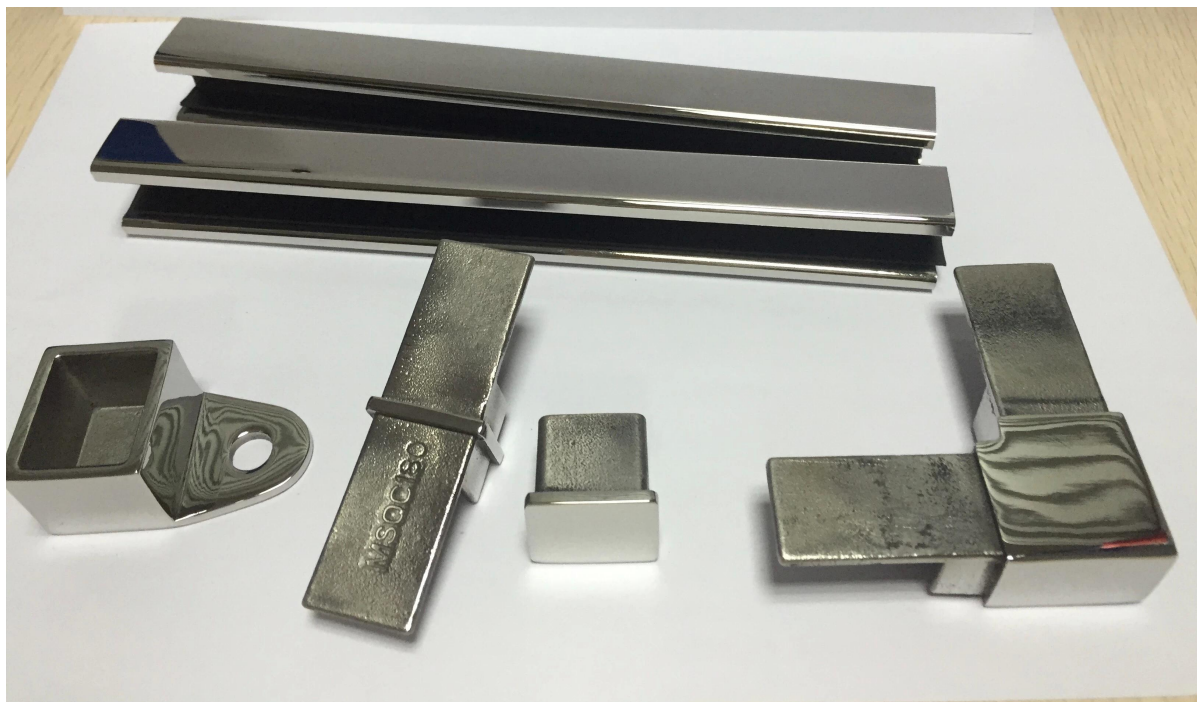

# Square slot handrail & fittings

slot handrail length : 5.8 meters

Square handrail fittings :

Square cap

Square wall to rail connector

Square 180 deg. Connector

Square 90 deg. Connector

Per qualsiasi domanda, basta chiamare o email me.