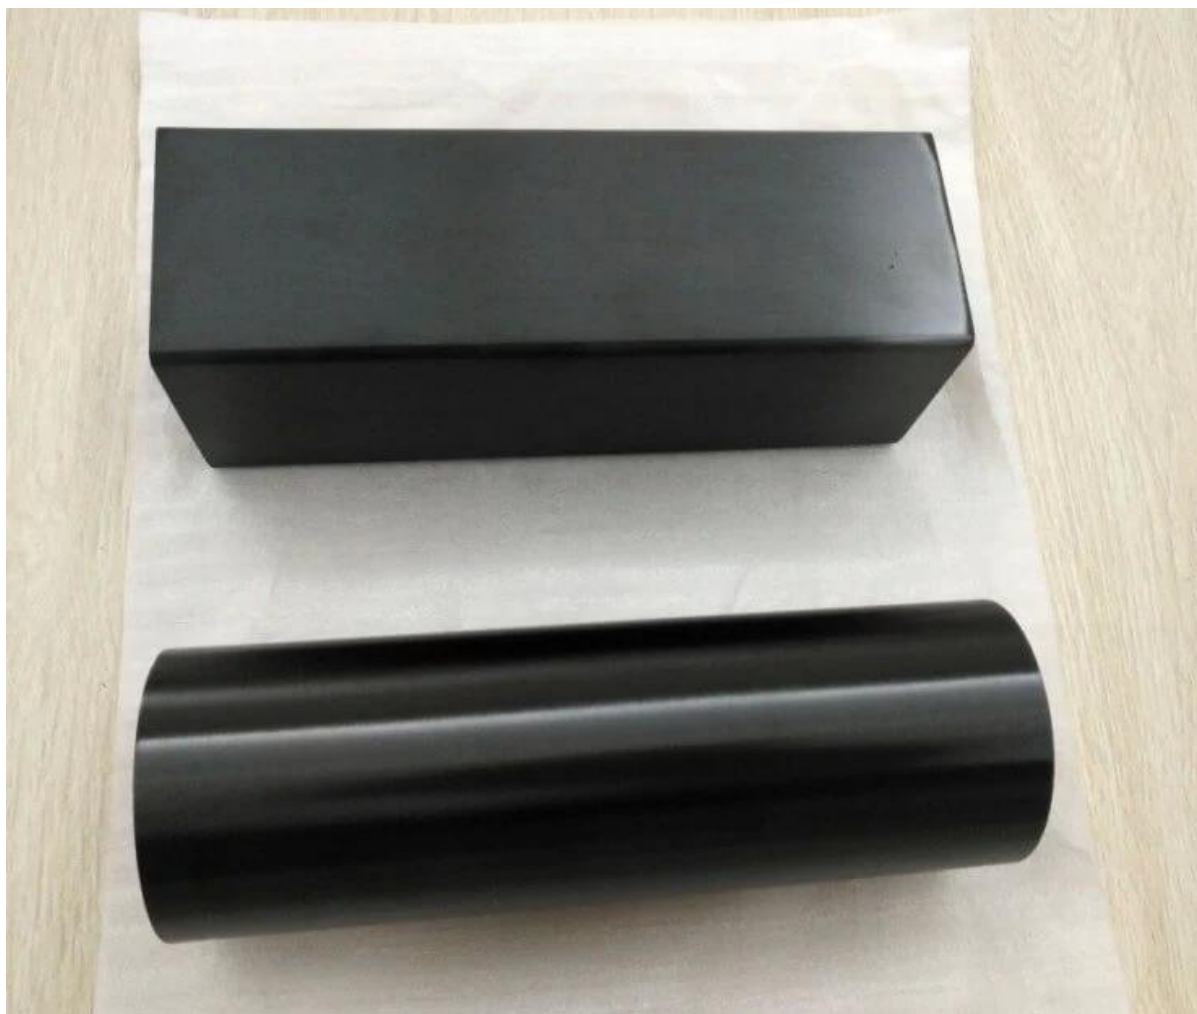

Tubo per corrimano in acciaio inossidabile opaco nero opaco

Vari tipi di tubi in acciaio inossidabile disponibili:

### STAINLESS STEEL HANDRAIL TUBE

Round tube	
Material	Stainless steel 304L /316L
Finish	Satin or mirror
Sizes	$\varnothing$ 38.1 x 1.5 mm $\varnothing$ 42.4 x 1.5 mm $\varnothing$ 50.8 x 1.5 mm

Square tube	
Material	Stainless steel 304L /316L
Finish	Satin or mirror
Sizes	38 x 38 x 1.5 mm 40 x 40 x 1.5 mm 50 x 50 x 1.5 mm

Rectangular tube	
Material	Stainless steel 304L /316L
Finish	Satin or mirror
Sizes	50 x 10 x 1.5 mm 50 x 25 x 1.5 mm

Square slot tube	
Material	Stainless steel 304L /316L
Finish	Satin or mirror
Sizes	- 31.8x31.8x1.5 , 15x15 mm single slot - 40x40x1.5 , 15x15 mm / 20x20mm single slot - 50x25x1.5 , 15x15mm single /double slot