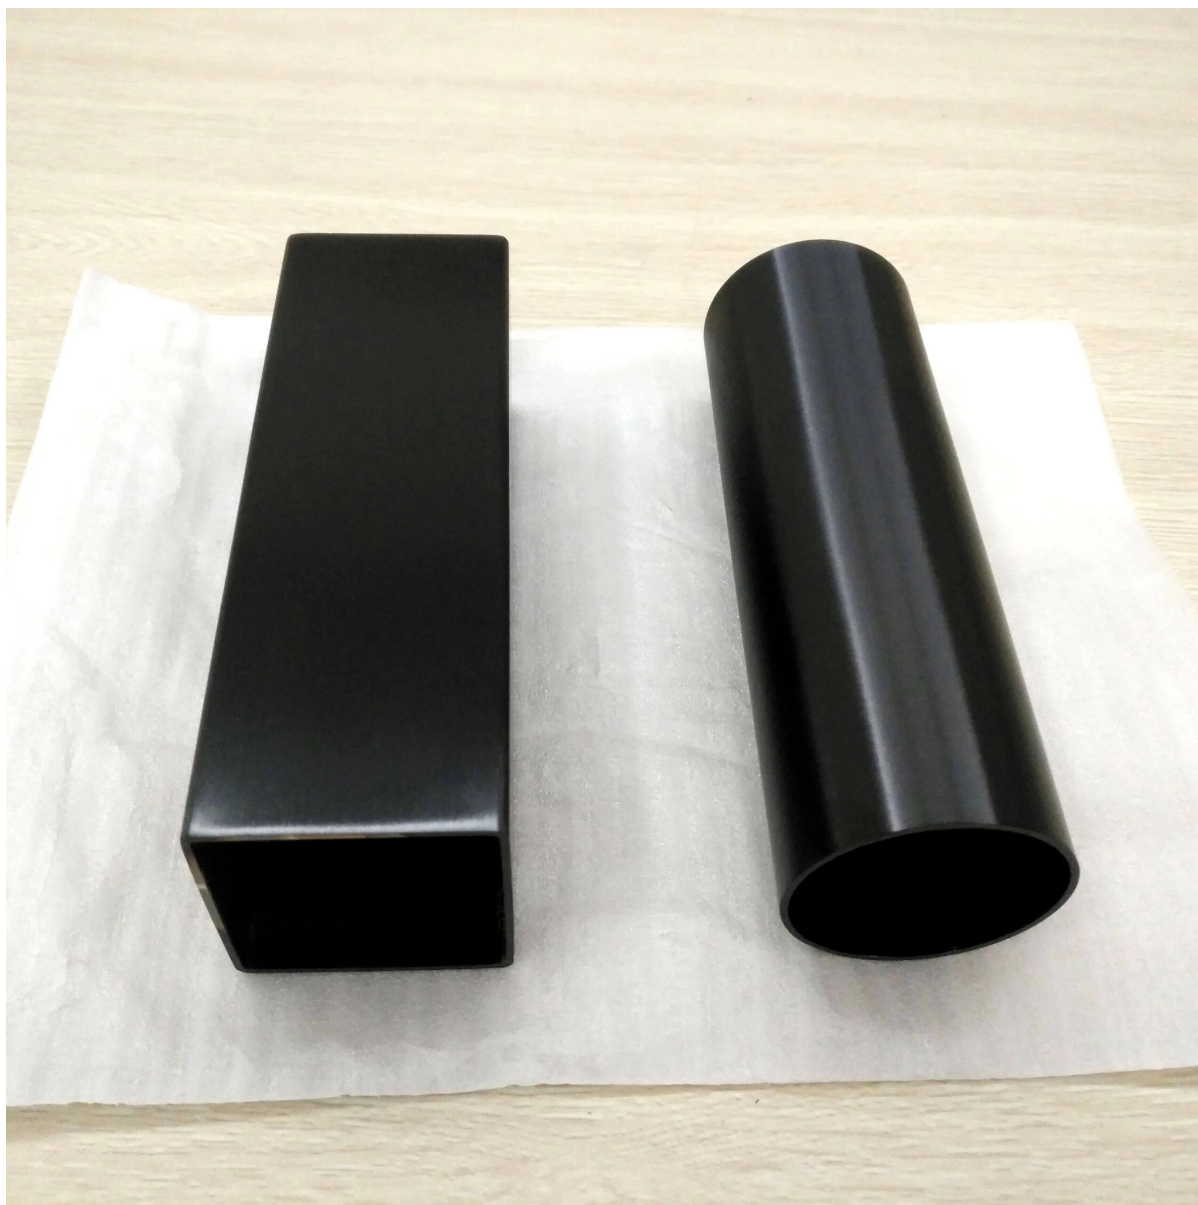

Tubo per corrimano in acciaio inossidabile opaco nero opaco

Vari tipi di tubi in acciaio inossidabile disponibili:

### STAINLESS STEEL HANDRAIL TUBE

Round tube	
Material	Stainless steel 304L /316L
Finish	Satin or mirror
Sizes	$\varnothing$ 38.1 x 1.5 mm $\varnothing$ 42.4 x 1.5 mm $\varnothing$ 50.8 x 1.5 mm

Square tube	
Material	Stainless steel 304L /316L
Finish	Satin or mirror
Sizes	38 x 38 x 1.5 mm 40 x 40 x 1.5 mm 50 x 50 x 1.5 mm

Rectangular tube	
Material	Stainless steel 304L /316L
Finish	Satin or mirror
Sizes	50 x 10 x 1.5 mm 50 x 25 x 1.5 mm

Square slot tube	
Material	Stainless steel 304L /316L
Finish	Satin or mirror
Sizes	- 31.8x31.8x1.5 , 15x15 mm single slot - 40x40x1.5 , 15x15 mm / 20x20mm single slot - 50x25x1.5 , 15x15mm single /double slot