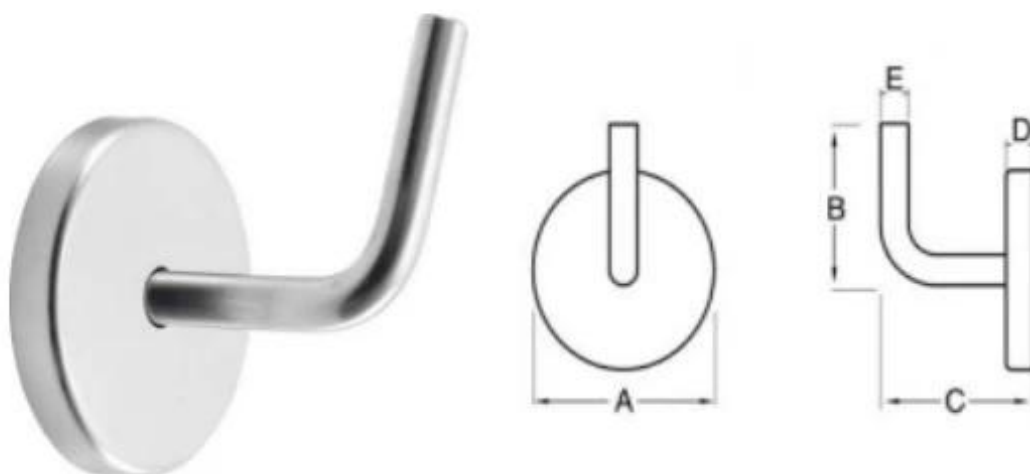

Description

- corrimano in acciaio inox 316 staffe P703
- a parete

Immagine del prodotto

新编号	旧编号	A	B	C	D	E
P703	SBT-10	65	60	70	10	12

Progetto

Altri supporti corrimano tipo

STAINLESS STEEL BALUSTRADE AND FITTINGS

KEBIL 科比奧 SHENZHEN LAUNCH CO., LTD

STAND OFF	
	<p>Model No. : SF-30</p> <p>Material: Stainless steel 304/316</p> <p>Finish: Satin / mirror polished</p> <p>Size: 35*15mm cap, 30*25mm body, M3*110 bolt, silicon rubber gasket included</p>
	<p>Model No. : SF-50</p> <p>Material: Stainless steel 304/316</p> <p>Finish: Satin / mirror polished</p> <p>Size: 50*15mm cap, 50*30mm body, M3*120 bolt, silicon rubber gasket included</p>
	<p>Model No. : SF-50 T</p> <p>Material: Stainless steel 304/316</p> <p>Finish: Satin / mirror polished</p> <p>Size: 50*15mm cap, 50*30mm body, silicon rubber gasket included</p> <p>Mounting plate size: 290*160*15mm</p>