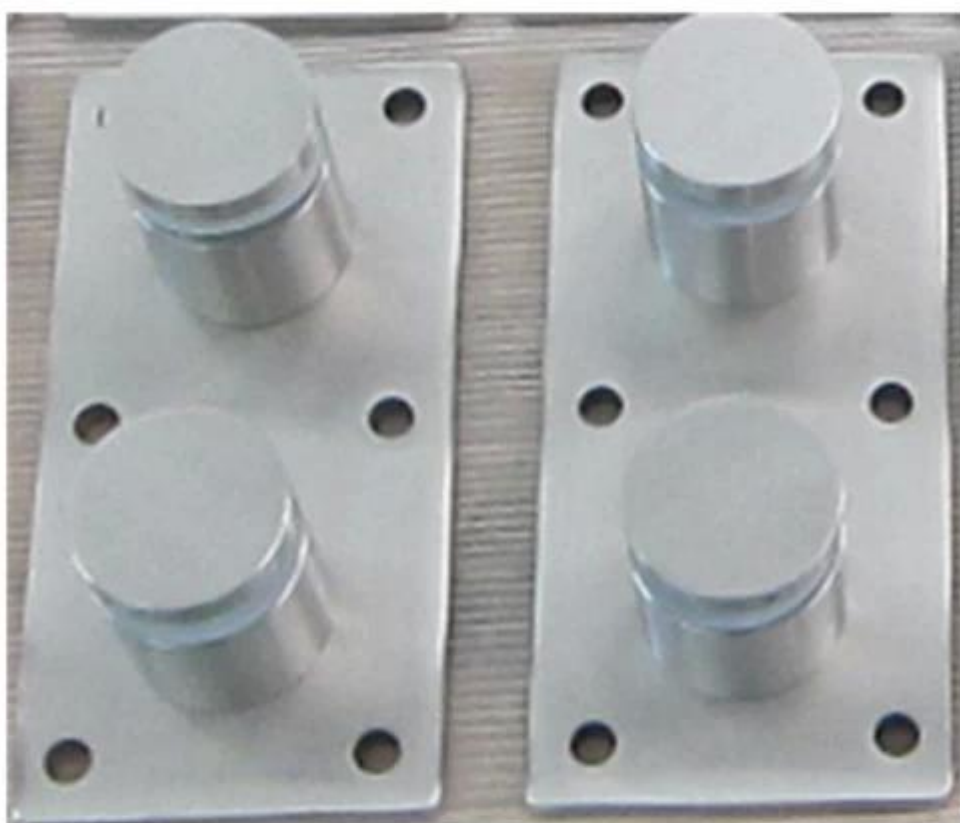

glass standoff SF-30

Diverso progettazione del sistema di ringhiera in vetro disponibile

Ringhiera in vetro 1.frameless con codolo vetro

[vetro in acciaio inox fabbrica di rubinetto per balcone progettazione, anima in acciaio fornitore di rubinetto in vetro trapano in acciaio per la progettazione della piscina recinzione](#)