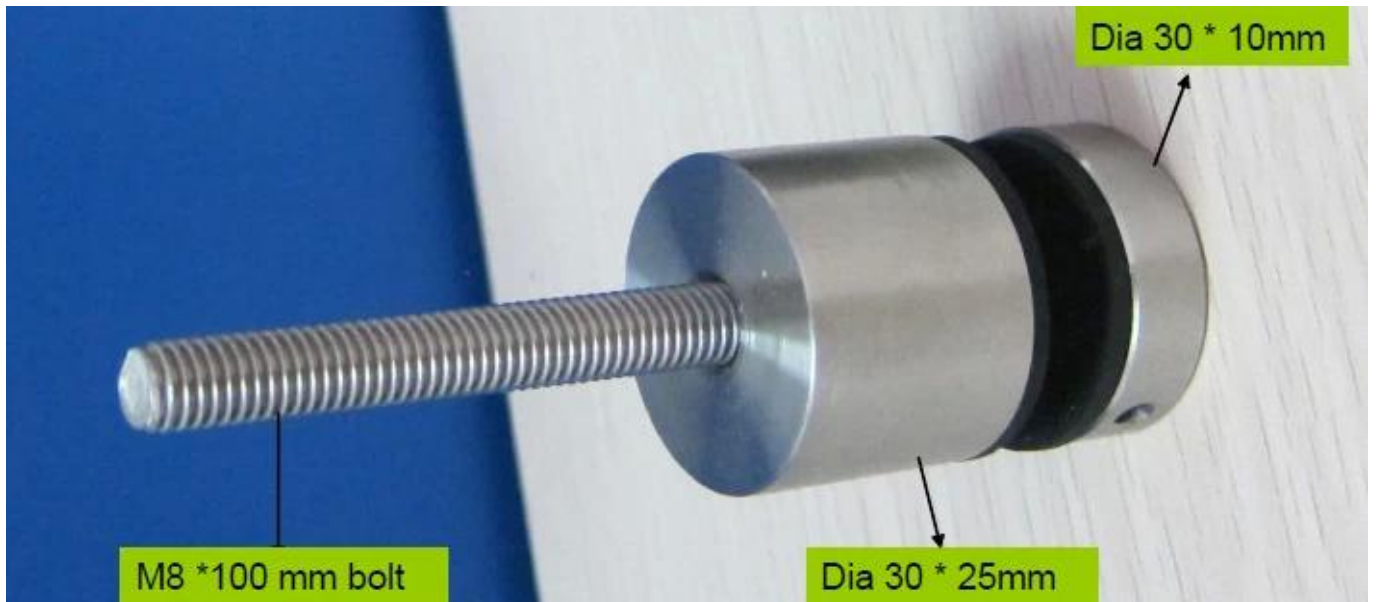

frameless ringhiera in vetro situazione di stallo per balcone progettazione

STAND OFF

SF-30

SF-50

SF-30

Model No. : SF-30

Material	Stainless steel 304/ 316
Finish	Satin / mirror polished
Size	30*10mm cap, 30*25mm body , M8*100 bolt , silicon rubber gasket included

Model No. : SF-50

Material	Stainless steel 304/ 316
Finish	Satin / mirror polished
Size	50*10mm cap, 50*30 mm body , M12*120 bolt , silicon rubber gasket included

Model No. : SF-50 T

Material	Stainless steel 304/ 316
Finish	Satin / mirror polished
Size	50*10mm cap, 50*30 mm body, silicon rubber gasket included
Mounting plate size	200*100*10mm