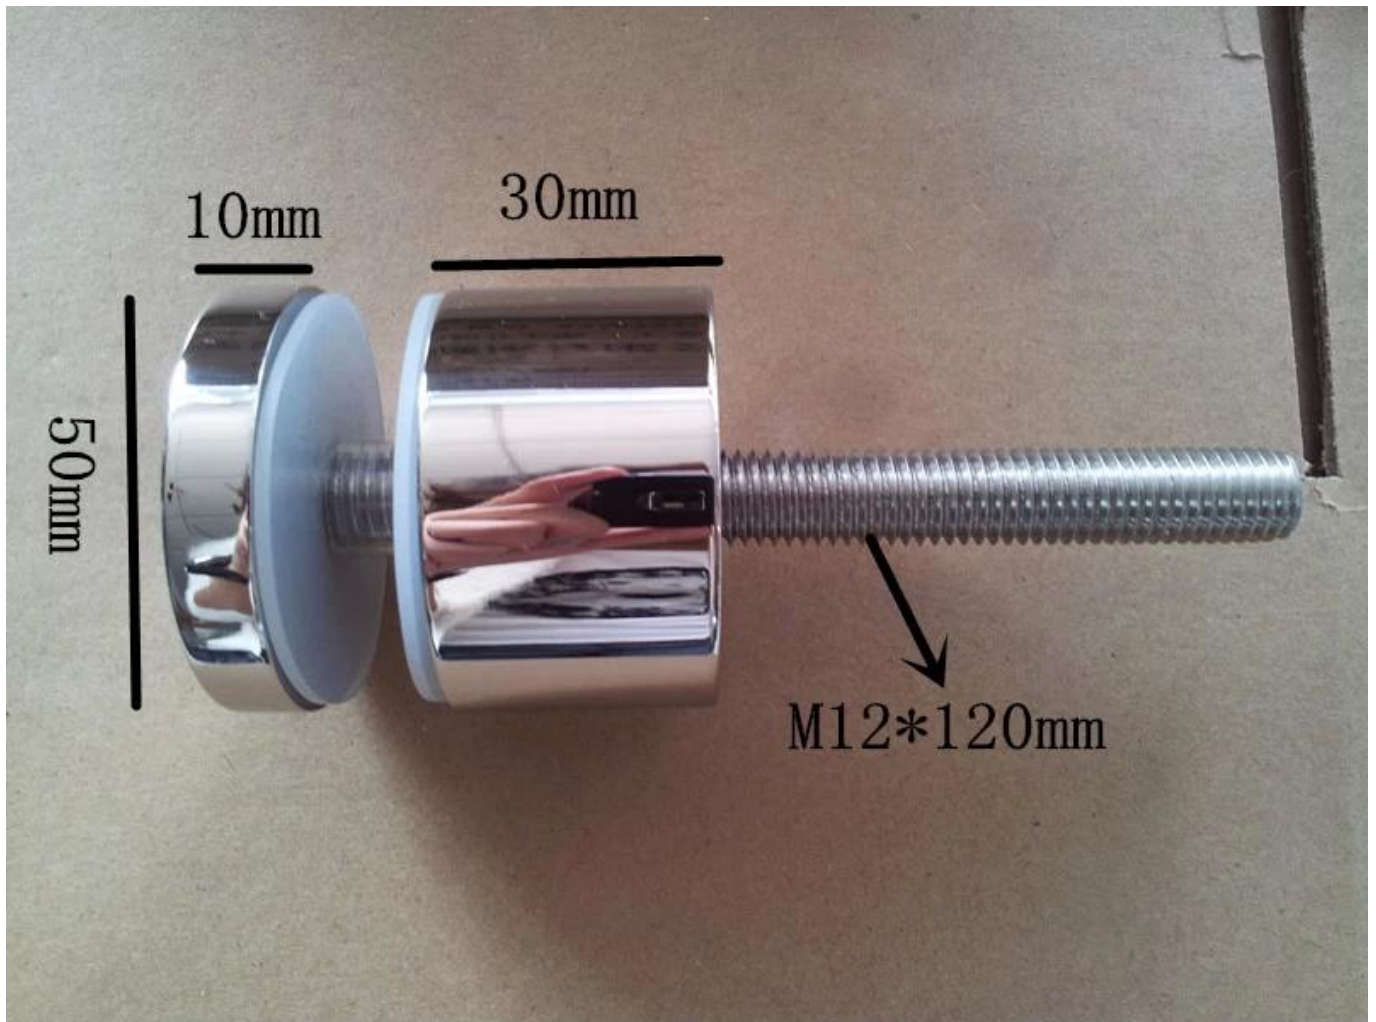

frameless ringhiera in vetro situazione di stallo per balcone progettazione

STAND OFF

SF-30

SF-50

SF-30

Model No. : SF-30

Material	Stainless steel 304/ 316
Finish	Satin / mirror polished
Size	30*10mm cap, 30*25mm body , M8*100 bolt , silicon rubber gasket included

Model No. : SF-50

Material	Stainless steel 304/ 316
Finish	Satin / mirror polished
Size	50*10mm cap, 50*30 mm body , M12*120 bolt , silicon rubber gasket included

Model No. : SF-50 T

Material	Stainless steel 304/ 316
Finish	Satin / mirror polished
Size	50*10mm cap, 50*30 mm body, silicon rubber gasket included
Mounting plate size	200*100*10mm