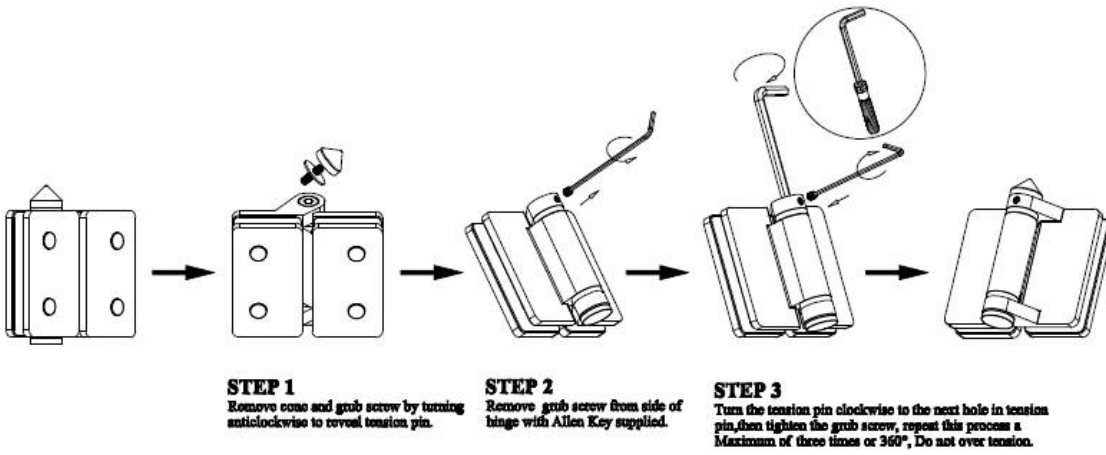

Stainless steel glass to glass hinge or glass door use hinge

Quick details:

Item name: glass to glass hinge

Material: stainless steel 316L

Finish: mirror or satin

For glass gate thickness: 10-12mm

More details of glass hinge:

Instructions for adjusting tension on Glass to Glass hinge

Application of glass hinge:

Hinge drawing:

Certification:

OUR CERTIFICATE

With premium quality, competitive price and superior service, we won a lot of customers' favor.
Our products are popular in North America, European and Australia.