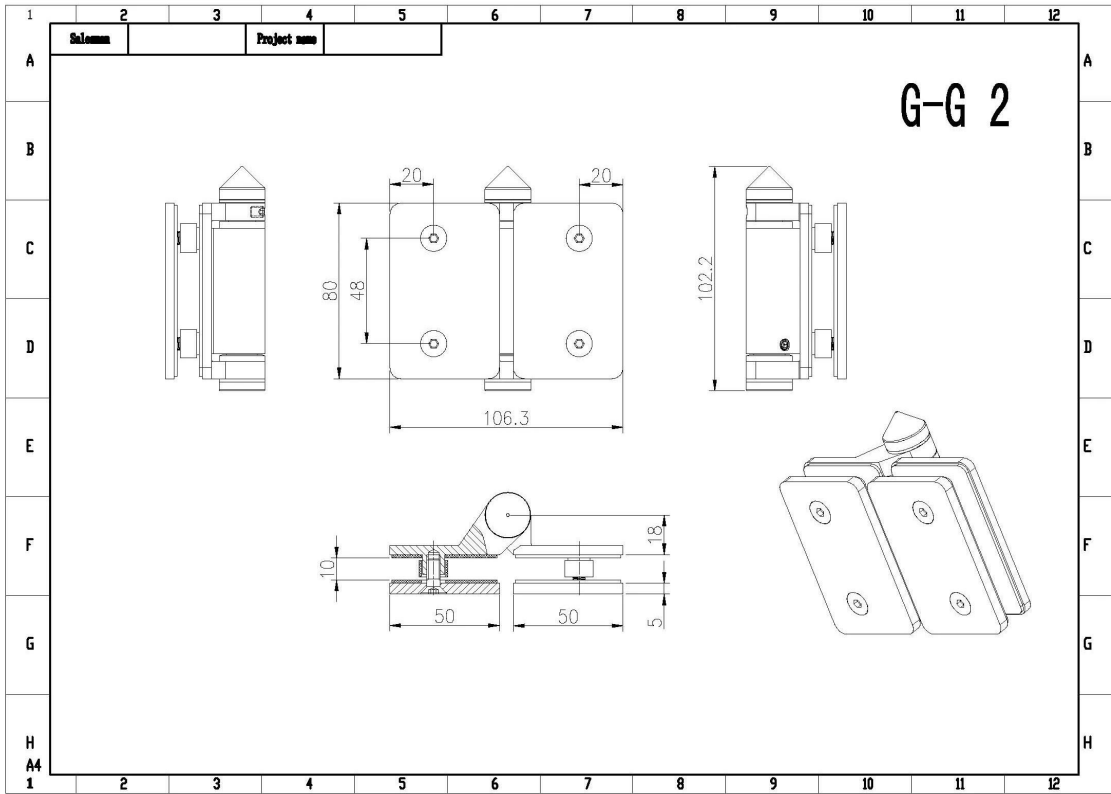

Hinge drawing:

Certification:

OUR CERTIFICATE

With premium quality, competitive price and superior service, we won a lot of customers' favor.
Our products are popular in North America, European and Australia.