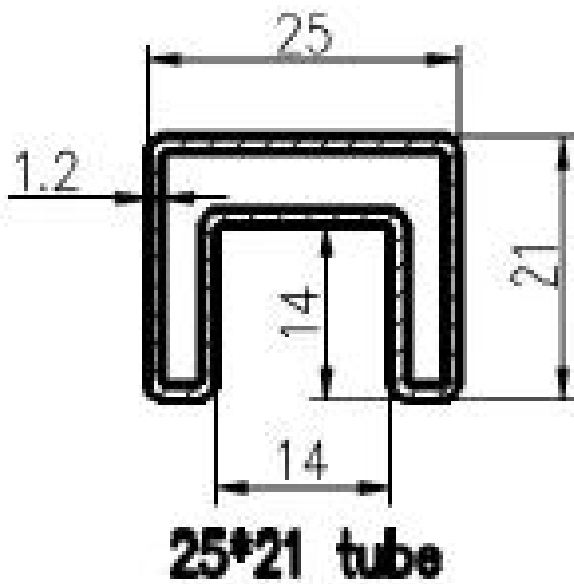

Matt black mini slot rail tube or top handrail tube for 12mm glass fence

Quick details:

Item name: mini slot rail tube

Material: stainless steel 316

Finish: matt or bright

Use for 10-12mm glass fence

Drawing: