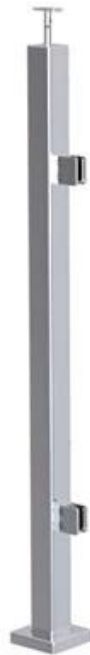

There are three different types of square balustrade post for outdoor balcony design.

1. one way end post

LCH-103

2. two way inline post

LCH-104

3. two way corner post

LCH-105

If you want to beautify your balcony and make it more security for your kids and your pets, please choose us and contact us without any hesitation.