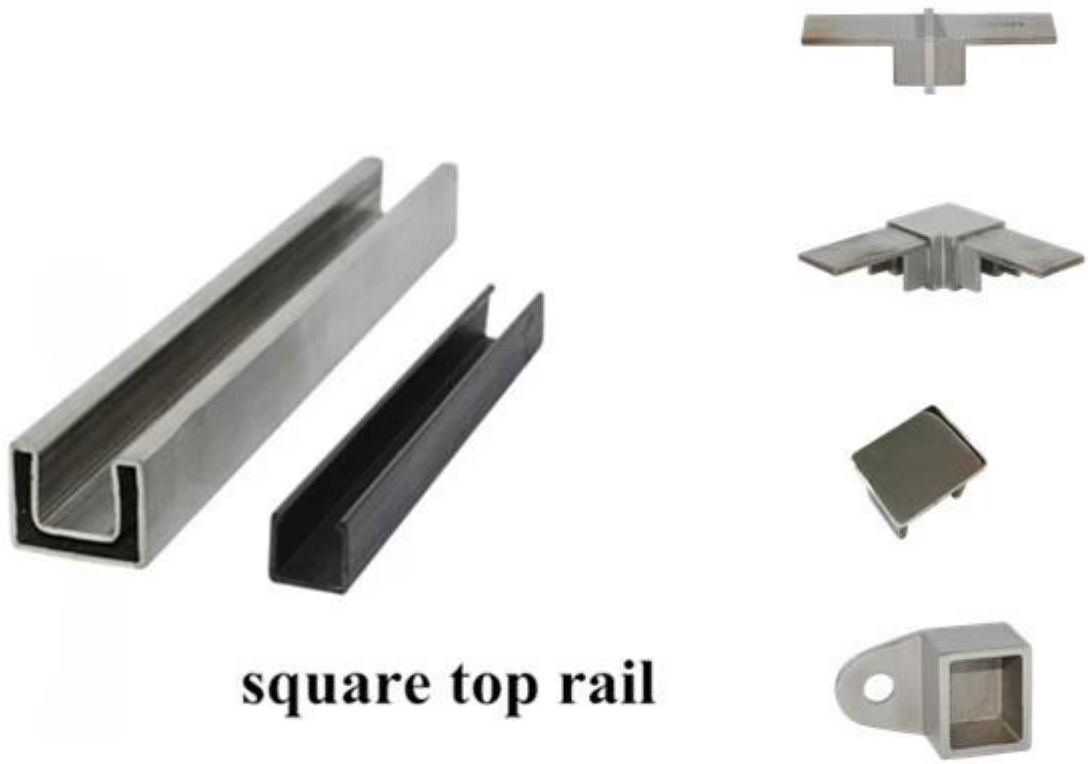

stainless steel 316L groove handrail pipes running on top of glass fencing to make the fencing more stable .

Details for stainless steel 316L groove handrail pipes

- . 316L stainless steel
- . outdoor use , anti rust
- . we supply 180 degree , 90 degree joiners , wall to rail connector , end caps
- . 21*25mm , with 14*14mm groove
- . we supply the pipe at 2.8meter per length
- . MOQ 10 lengths

square top rail

Installation photo for stainless steel 316L groove handrail pipes

Packing for stainless steel 316L groove handrail pipes