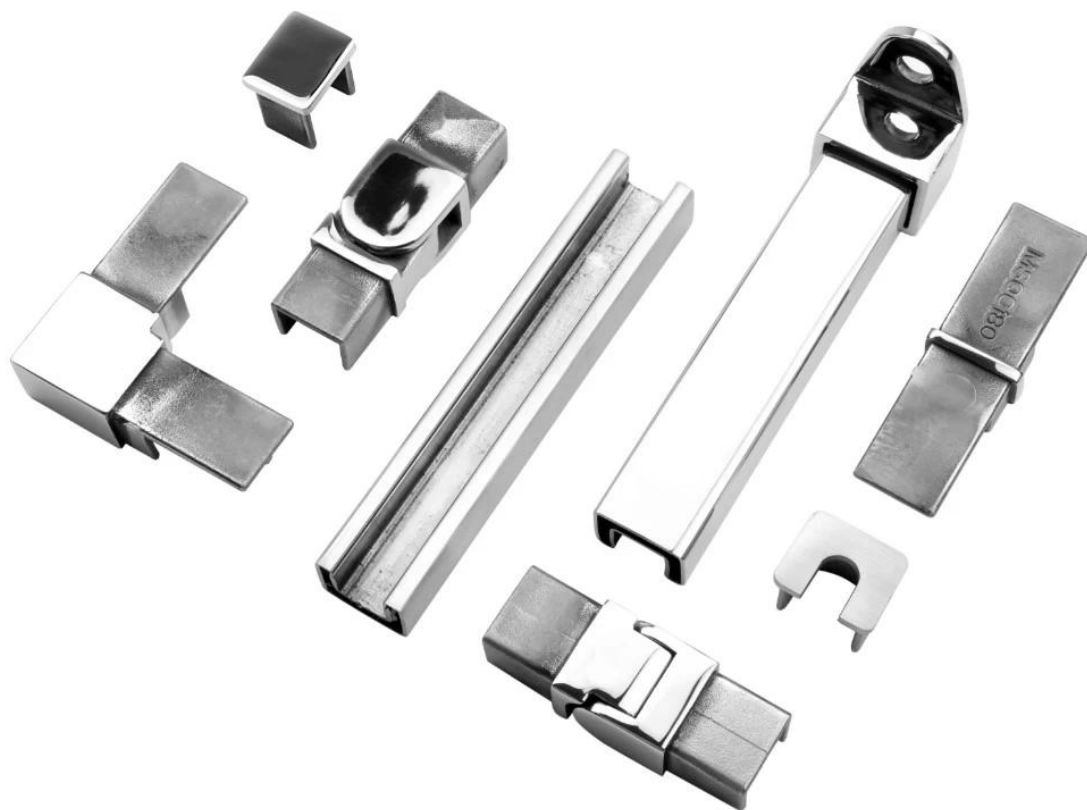

Corrimano a fessura -

Non esitate a contattarci per avere maggiori dettagli e prezzi!

CONTACT US

WELCOME TO CONTACT US. WE WILL DO OUR BEST TO HELP YOU!

CELIA CHEN

Email : sales01@launch-china.cn

Skype : launch-01

Mob. 86-13590273543