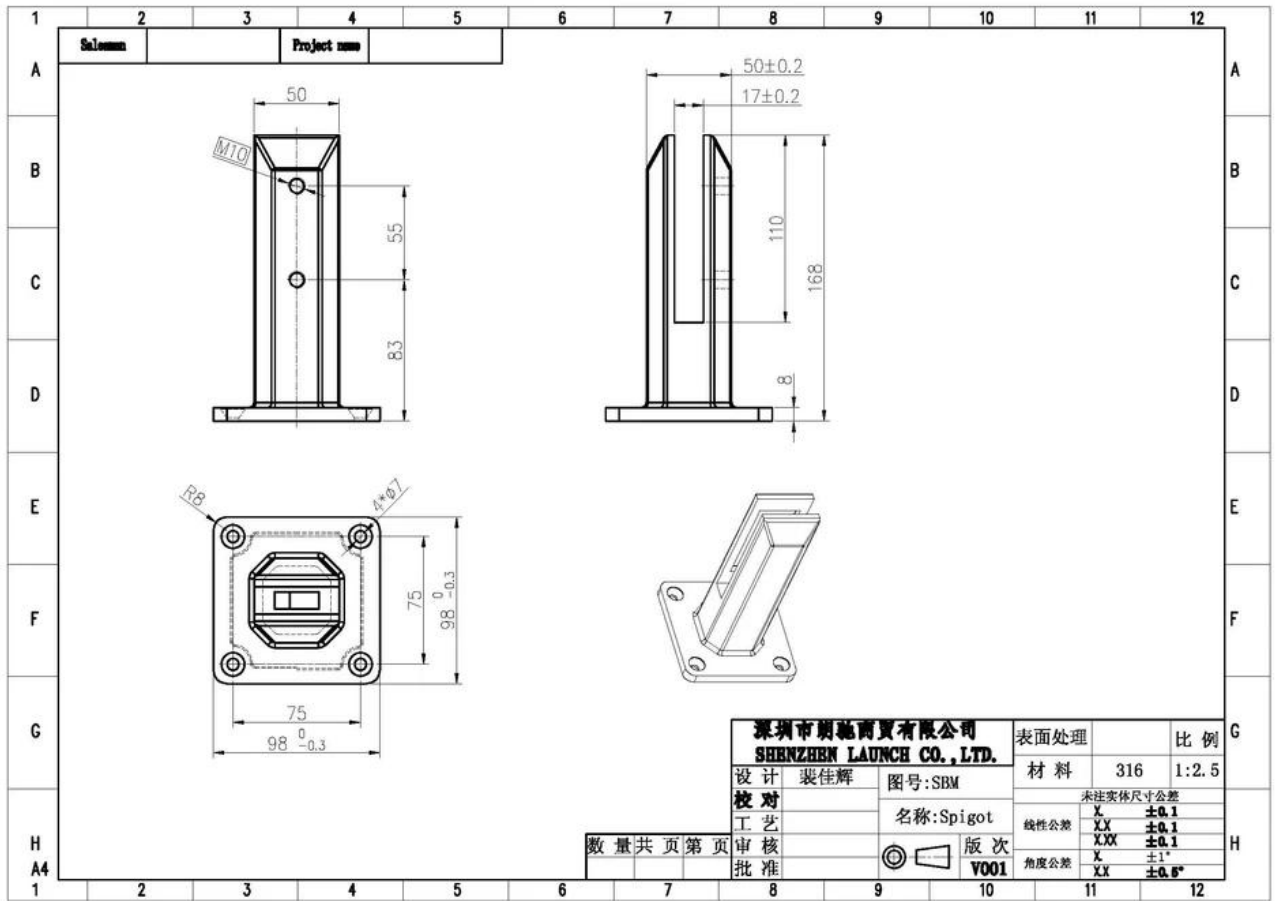

SBM-2 is our hot item in pool fence design. Choosing us must be right. We will give you what you want.

Here is the picture of SBM-2.

the drawing

Any interest in our SBM-2, please contact me without any hesitation.