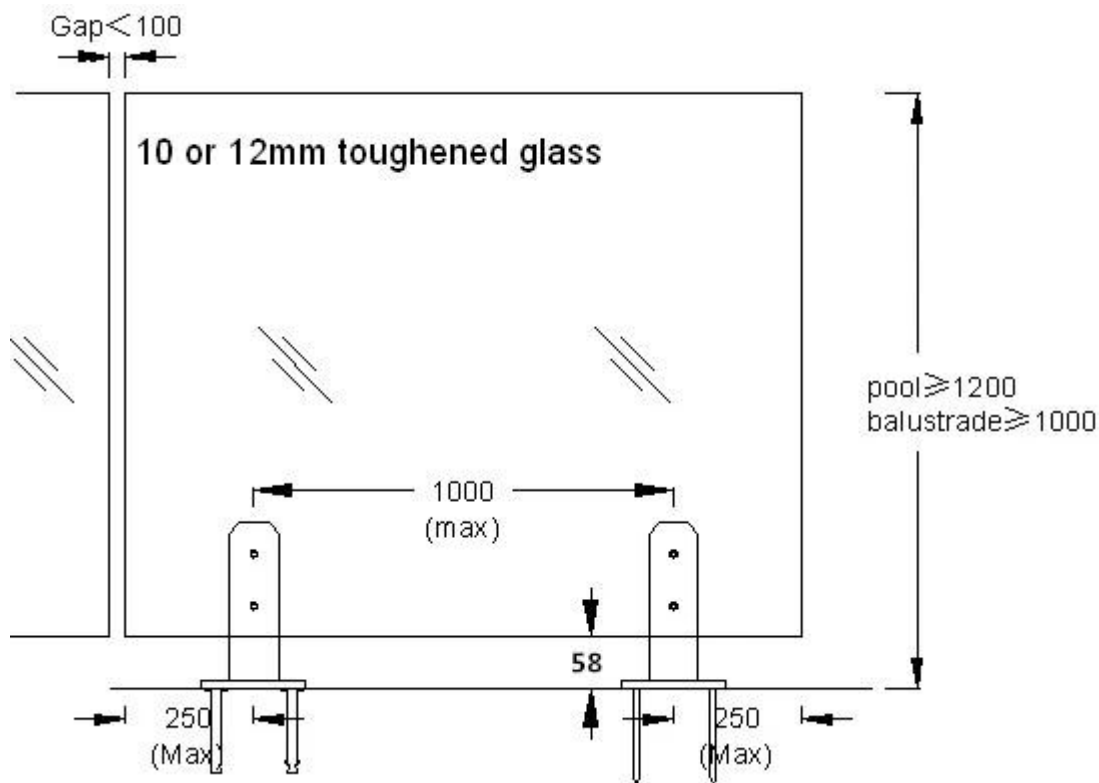

Glass Spigot RBM Introduzione

Vetro dimensione perno RBM:

Materiale:

Marine grade 316 Stainless Steel material to maximize the products life and appearance. This premium quality material is low carbon, antiruggine - tough, durable, excellent resistance to corrosion, suitable for outdoor uses.

Superficie:

Finished with a fantastic high quality mirror polished finish.

Scarica [Vetro perno RBM disegno tecnico](#) Qui.

Glass Spigot RBM Caratteristica:

- 1.Strong friction clamping system for NO HOLE glass, quick and easy to DIY Install. You can put as many clamps as you like along larger panels of glass.
- 2.Glass perni sono solidi dell'acciaio inossidabile! Non scava!
- 3.Suits vetro temperato 10-12mm.
- 4.Designed and manufactured according to Australian Standard for swimming pool fencing safety, Australia Balustrade Standard AS& NZS.

Glass gator clamps for the construction of glass handrails for a beautiful stair balustrade or balcony.

Glass Spigot RBM Installazione fai da te:

- 1.Mark la linea centrale della proposta di recinzione in vetro.
- 2.Determine spigot location and mark out the hole positions, drill the required holes.
- 3.Bolt the base plated spigot into position using the expansion screws for concrete/pavings/tiles or timber screws for wooden decking.
- 4.Fit la piastra di copertura prima di installare vetro senza cornice.
- 5.Install the glass to the spigots and tighten the clamp with supplied Allen key.