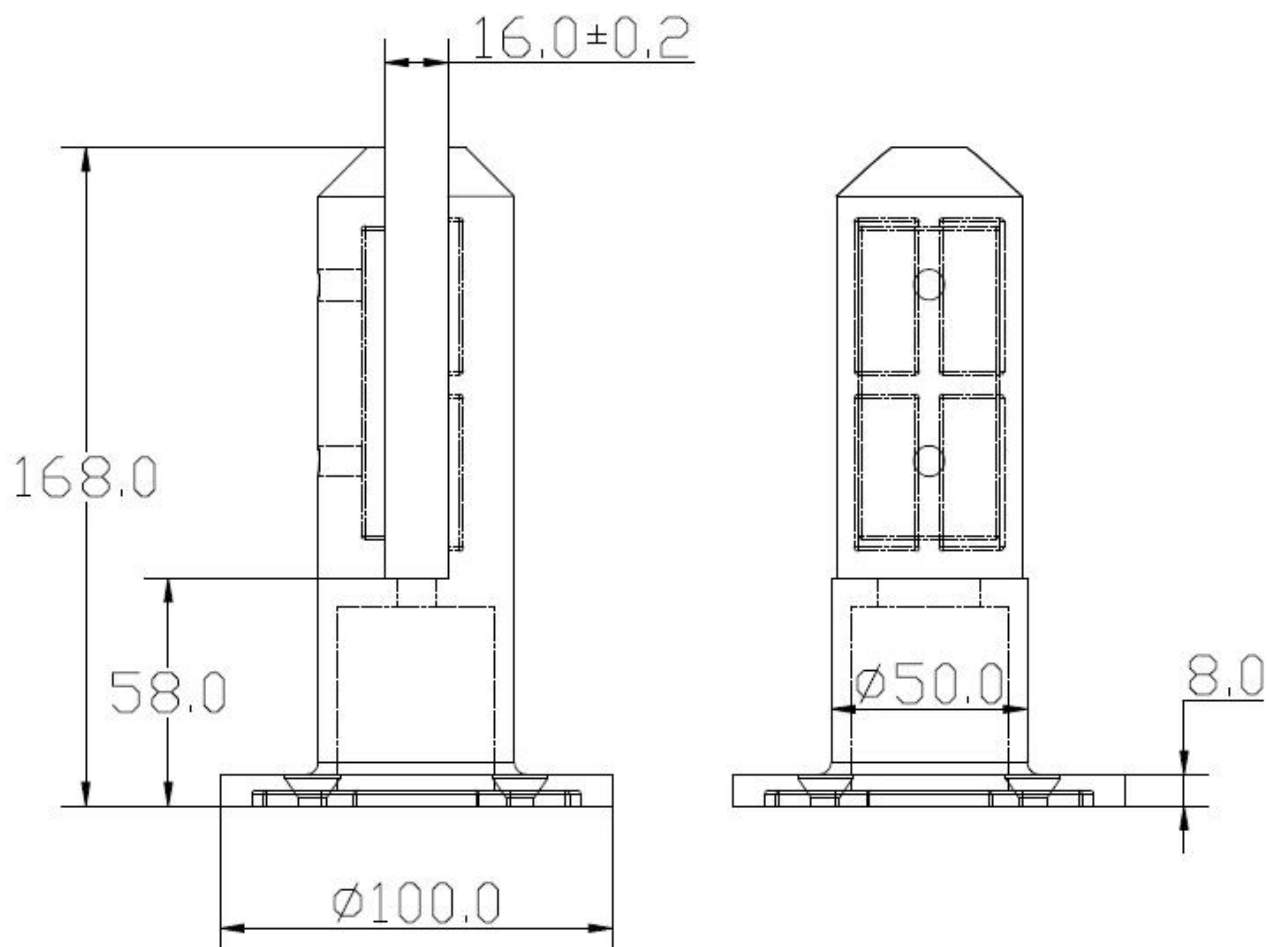

Glass Spigot RBM Introduzione

Vetro dimensione perno RBM:

Materiale:

Marine grade 316 Stainless Steel material to maximize the products life and appearance. This premium quality material is low carbon, antiruggine - tough, durable, excellent resistance to corrosion, suitable for outdoor uses.

Superficie:

Finished with a fantastic high quality mirror polished finish.

Scarica [Vetro perno RBM disegno tecnico](#) Qui.

Glass Spigot RBM Caratteristica:

- 1.Strong friction clamping system for NO HOLE glass, quick and easy to DIY Install. You can put as many clamps as you like along larger panels of glass.
- 2.Glass perni sono solidi dell'acciaio inossidabile! Non scava!
- 3.Suits vetro temperato 10-12mm.
- 4.Designed and manufactured according to Australian Standard for swimming pool fencing safety, Australia Balustrade Standard AS& NZS.