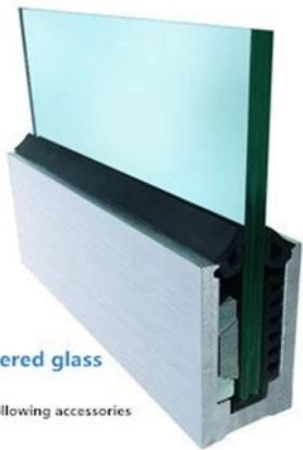

LCH-A02

20 mm to 21.52 mm tempered glass

1 m aluminium groove contains the following accessories (excluding glass)

LCH-B01 / A02: zonder / met bekleding voor gebruik met glas van 16 mm tot 17,52 mm

LCH-B01

16 mm to 17.52 mm tempered glass

1 m aluminium groove contains the following accessories (excluding glass)

LCH-B02

16 mm to 17.52 mm tempered glass

1 m aluminium groove contains the following accessories (excluding glass)

LCH-C01 / A02: zonder / met bekleding voor gebruik met 12 mm tot 13,14 mm glas

LCH-C01

12 mm to 13.14 mm tempered glass

1 m aluminium groove contains the following accessories (excluding glass)

LCH-C02

12 mm to 13.14 mm tempered glass

1 m aluminium groove contains the following accessories (excluding glass)

LCH-D01 / A02: zonder / met bekleding voor gebruik met 12 mm tot 13,14 mm glas

LCH-D01

12 mm to 13.14 mm tempered glass

1 m aluminium groove contains the following accessories (excluding glass)