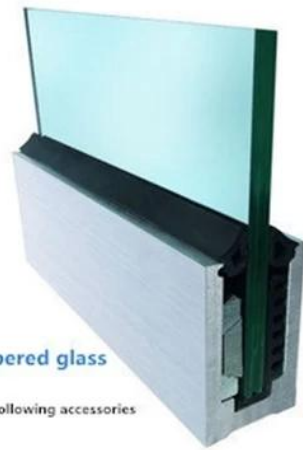

Beschikbaar Modellen:

LCH-A01 / A02: zonder / met bekleding voor gebruik met 20 mm tot 21,52 mm glas

LCH-A01

20 mm to 21.52 mm tempered glass

1 m aluminium groove contains the following accessories (excluding glass)

LCH-A02

20 mm to 21.52 mm tempered glass

1 m aluminium groove contains the following accessories (excluding glass)

LCH-B01 / A02: zonder / met bekleding voor gebruik met glas van 16 mm tot 17,52 mm

LCH-B01

16 mm to 17.52 mm tempered glass

1 m aluminium groove contains the following accessories (excluding glass)

LCH-B02

16 mm to 17.52 mm tempered glass

1 m aluminium groove contains the following accessories (excluding glass)

LCH-C01 / A02: zonder / met bekleding voor gebruik met 12 mm tot 13,14 mm glas

LCH-C01

12 mm to 13.14 mm tempered glass

1 m aluminium groove contains the following accessories (excluding glass)

LCH-C02

12 mm to 13.14 mm tempered glass