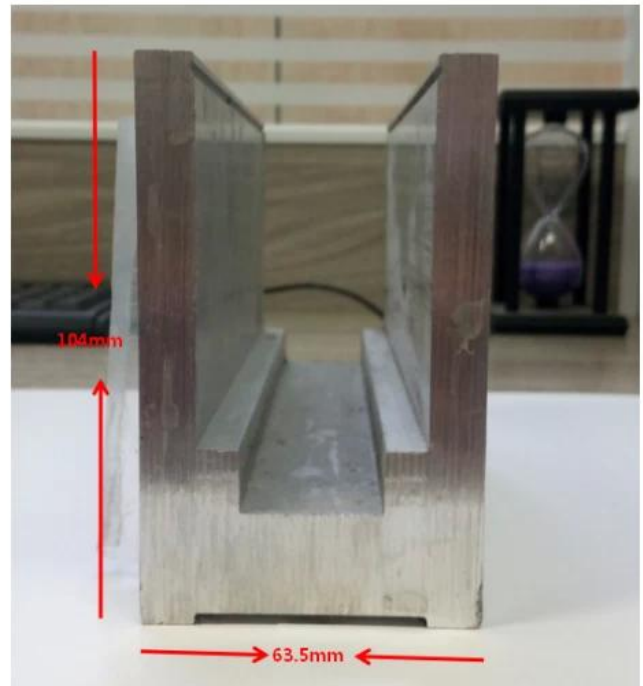

Aluminum trough 1 m

Waterproof tape 2 meters

Aluminum plastic fittings 3 sets

Expansion screws 3 pieces

LCH-D02

12 mm to 13.14 mm tempered glass

1 m aluminium groove contains the following accessories (excluding glass)

MEER SOORTEN ALUMINIUM U-KANAAL VOOR GLASRAILING:

Small profile: for glass thickness 10-12.76mm

Big profile: for glass thickness 20-30mm

SLOT TUBE LEUNING:

FAQ

1. bent u in de fabriek?

Ja, we zijn in de fabriek.