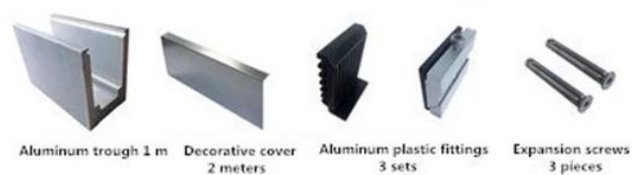

Beschikbaar Modellen:

LCH-A01 / A02: zonder / met bekleding voor gebruik met 20 mm tot 21,52 mm glas

LCH-A01

20 mm to 21.52 mm tempered glass

1 m aluminium groove contains the following accessories (excluding glass)

LCH-A02

20 mm to 21.52 mm tempered glass

1 m aluminium groove contains the following accessories (excluding glass)

LCH-B01 / A02: zonder / met bekleding voor gebruik met glas van 16 mm tot 17,52 mm

LCH-B01

16 mm to 17.52 mm tempered glass

1 m aluminium groove contains the following accessories (excluding glass)

LCH-B02

16 mm to 17.52 mm tempered glass

1 m aluminium groove contains the following accessories (excluding glass)

LCH-C01 / A02: zonder / met bekleding voor gebruik met 12 mm tot 13,14 mm glas

LCH-C01

12 mm to 13.14 mm tempered glass

1 m aluminium groove contains the following accessories (excluding glass)

LCH-C02

12 mm to 13.14 mm tempered glass