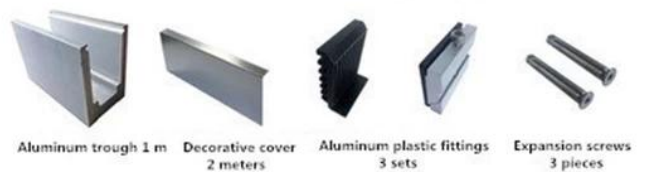

16 mm to 17.52 mm tempered glass

1 m aluminium groove contains the following accessories (excluding glass)

LCH-B02

16 mm to 17.52 mm tempered glass

1 m aluminium groove contains the following accessories (excluding glass)

LCH-C01 / A02: zonder / met bekleding voor gebruik met 12 mm tot 13,14 mm glas

LCH-C01

12 mm to 13.14 mm tempered glass

1 m aluminium groove contains the following accessories (excluding glass)

LCH-C02

12 mm to 13.14 mm tempered glass

1 m aluminium groove contains the following accessories (excluding glass)

LCH-D01 / A02: zonder / met bekleding voor gebruik met 12 mm tot 13,14 mm glas

LCH-D01

12 mm to 13.14 mm tempered glass

1 m aluminium groove contains the following accessories (excluding glass)

Aluminum trough 1 m

Waterproof tape 2 meters

Aluminum plastic fittings 3 sets

Expansion screws 3 pieces

LCH-D02

12 mm to 13.14 mm tempered glass

1 m aluminium groove contains the following accessories (excluding glass)