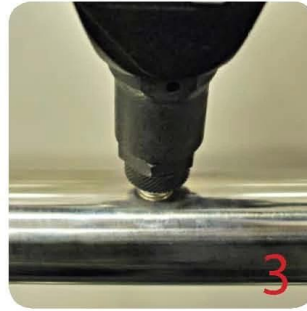

Afmeting: 54 * 45 * 28 * 14 mm

Gewicht: 236G

Voor glasdikte 10-12mm

ProductFoto's:

G105

Satijnaf hebben:

Spiegelafwerking:

Zwartgalvaniseeraf hebben:

Dimensie tekening:

InpakkenDetails:

Installatie:

Glass Clamp Installation Guide

Mark and centre punch desired location of blind rivet nut location.

Drill centre punched hole in tube to suit blind rivet nut.

Insert blind rivet nut into tube and fasten with blind rivet tool.

Check installed blind rivet nut is secure and ready for install.

Align half glass clamp with blind rivet nut inline position. Screw in button head cap screw into thread and tighten with hex key.

Select appropriate rubber gasket to suit glass panel thickness. Install rubber gasket into both sides of glass clamp. (Note rubber gasket marked with sizes).

If heavier clamping load is required please use supplied glass clamp pin, during the install process. Note glass panels will require drilling in order to fit glass clamp pins.