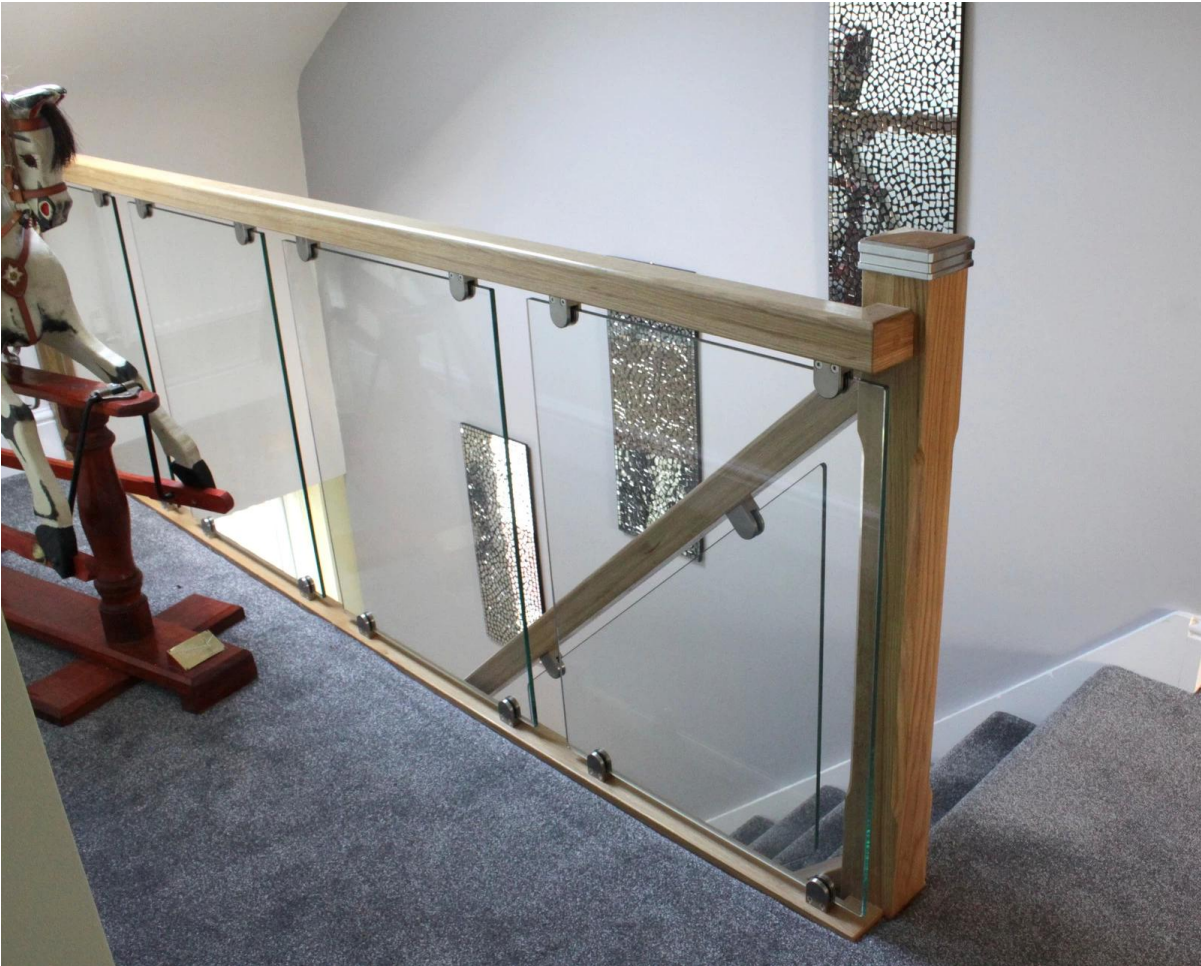

Afmeting: 54 * 45 * 28 * 14 mm

Gewicht: 236G

Voor glasdikte 10-12mm

ProductFoto's:

G105

Satijnaf hebben:

Spiegelafwerking:

Zwartgalvaniseeraf hebben:

Select appropriate rubber gasket to suit glass panel thickness. Install rubber gasket into both sides of glass clamp. (Note rubber gasket marked with sizes).

If heavier clamping load is required please use supplied glass clamp pin, during the install process. Note glass panels will require drilling in order to fit glass clamp pins.

Fit glass panel into position, install second half of glass clamp secure with provided hex screws.

Tighten glass clamps with hex key, and check glass panel are secure with no movement.

Project Photos:

Andere glazen klemmen Designs: