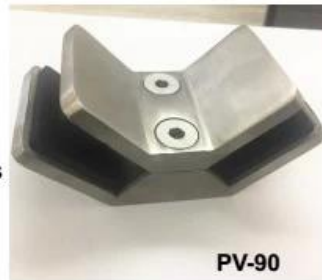

Insert blind rivet nut into tube and fasten with blind rivet tool.

Check installed blind rivet nut is secure and ready for install.

Align half glass clamp with blind rivet nut inline position. Screw in button head cap screw into thread and tighten with hex key.

Fit glass panel into position, install second half of glass clamp secure with provided hex screws.

Tighten glass clamps with hex key, and check glass panel are secure with no movement.

Project Photos:

Andere glazen klemmen Designs:

BC-80x35

- Square 80x35mm clamps
- To hold 180° glass panels
- For 8-12mm glass

CB-90

- Corner glass clamp
- To hold 90° glass panels
- For 8-12mm glass

BC-60

- Round ϕ 60mm clamps
- To hold 180° glass panels
- For 8-12mm glass