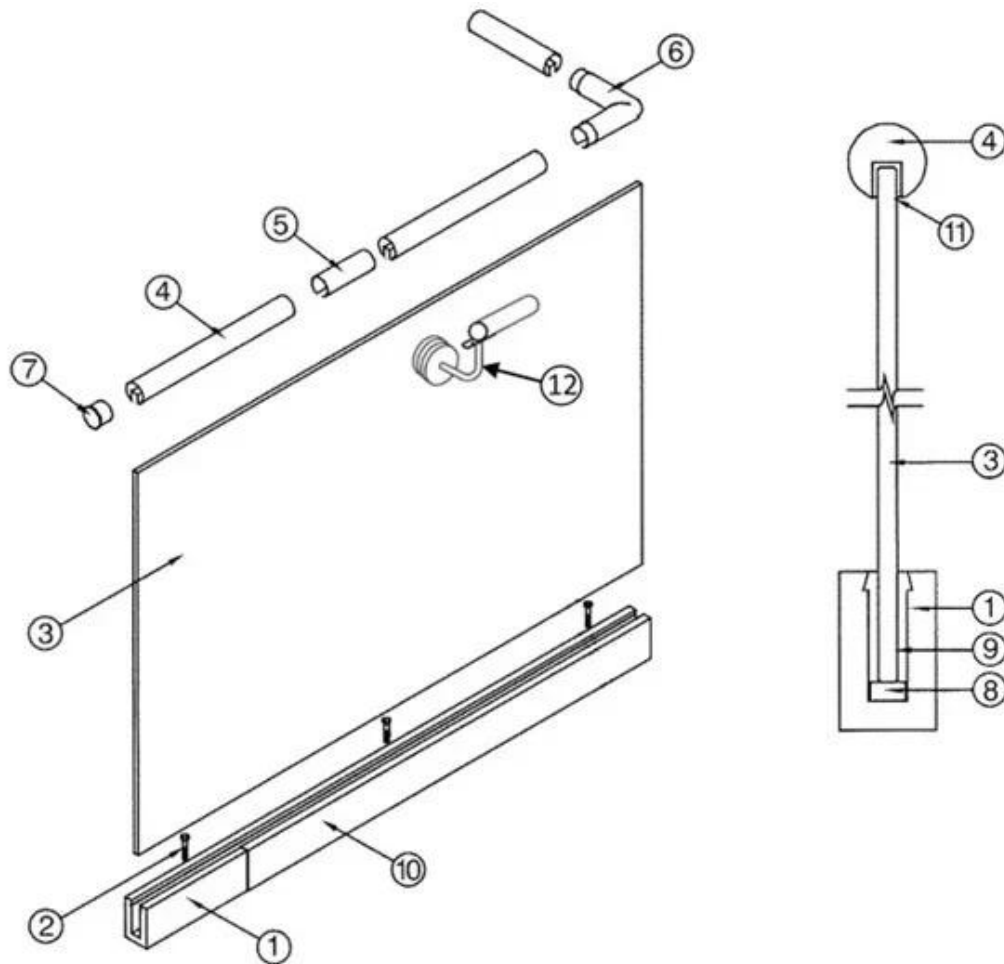

1. Aluminum Railing Base	7. End Cap
2. Stainless Cap Screw	8. Setting Block
3. ½" Tempered Float Glass	9. Expansive Cement
4. Top Rail	10. Cladding
5. Splice	11. Protective Insert
6. Corner fitting (Horizontal Shown Vertical Also Available)	12. Handrail Brackets and Fittings Also Available

Contact

Bedankt voor het bezoeken ! Elke vraag of onderzoek, laat een bericht achter. Zal binnen 24 uur contact met u opnemen.

Elke urgent onderzoek, neem hieronder contact met ons op:

-Contact: Wendy

-Email: sales04@launch-china.cn

-Office: (86-755) 86037559