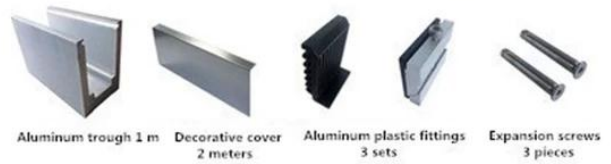

Aluminum trough 1 m Decorative cover 2 meters Aluminum plastic fittings 3 sets Expansion screws 3 pieces

LCH-B01

16 mm to 17.52 mm tempered glass

1 m aluminium groove contains the following accessories (excluding glass)

Aluminum trough 1 m Waterproof tape 2 meters Aluminum plastic fittings 3 sets Expansion screws 3 pieces

LCH-B02

16 mm to 17.52 mm tempered glass

1 m aluminium groove contains the following accessories (excluding glass)

Aluminum trough 1 m Decorative cover 2 meters Aluminum plastic fittings 3 sets Expansion screws 3 pieces

LCH-A01

20 mm to 21.52 mm tempered glass

1 m aluminium groove contains the following accessories (excluding glass)

LCH-A02

20 mm to 21.52 mm tempered glass

1 m aluminium groove contains the following accessories (excluding glass)

Alumnum u kanaal railing project foto's

KEBIL 科比奧 SHENZHEN LAUNCH CO.LTD
LAUNCH INTERNATIONAL LIMITED