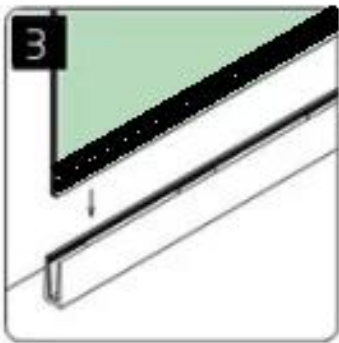

Aluminium ukanaal voor 12 mm glas

KEBIL 科比奥®

Aluminium u kanaalinstallatie

installation

Andere modellen aluminium U-kanaal U kunt interesse hebben

LCH-C01

12 mm to 13.14 mm tempered glass

1 m aluminium groove contains the following accessories (excluding glass)

LCH-C02

12 mm to 13.14 mm tempered glass

1 m aluminium groove contains the following accessories (excluding glass)

LCH-D01

12 mm to 13.14 mm tempered glass

1 m aluminium groove contains the following accessories (excluding glass)