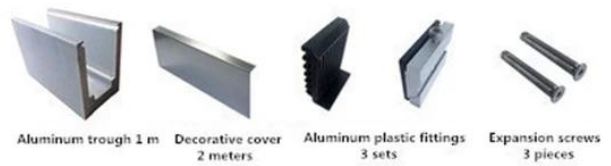

### LCH-B01

16 mm to 17.52 mm tempered glass

1 m aluminium groove contains the following accessories (excluding glass)

Aluminum trough 1 m    Waterproof tape 2 meters    Aluminum plastic fittings 3 sets    Expansion screws 3 pieces

### LCH-B02

16 mm to 17.52 mm tempered glass

1 m aluminium groove contains the following accessories (excluding glass)

Aluminum trough 1 m    Decorative cover 2 meters    Aluminum plastic fittings 3 sets    Expansion screws 3 pieces

LCH-A01

20 mm to 21.52 mm tempered glass

1 m aluminium groove contains the following accessories (excluding glass)

LCH-A02

20 mm to 21.52 mm tempered glass

1 m aluminium groove contains the following accessories (excluding glass)