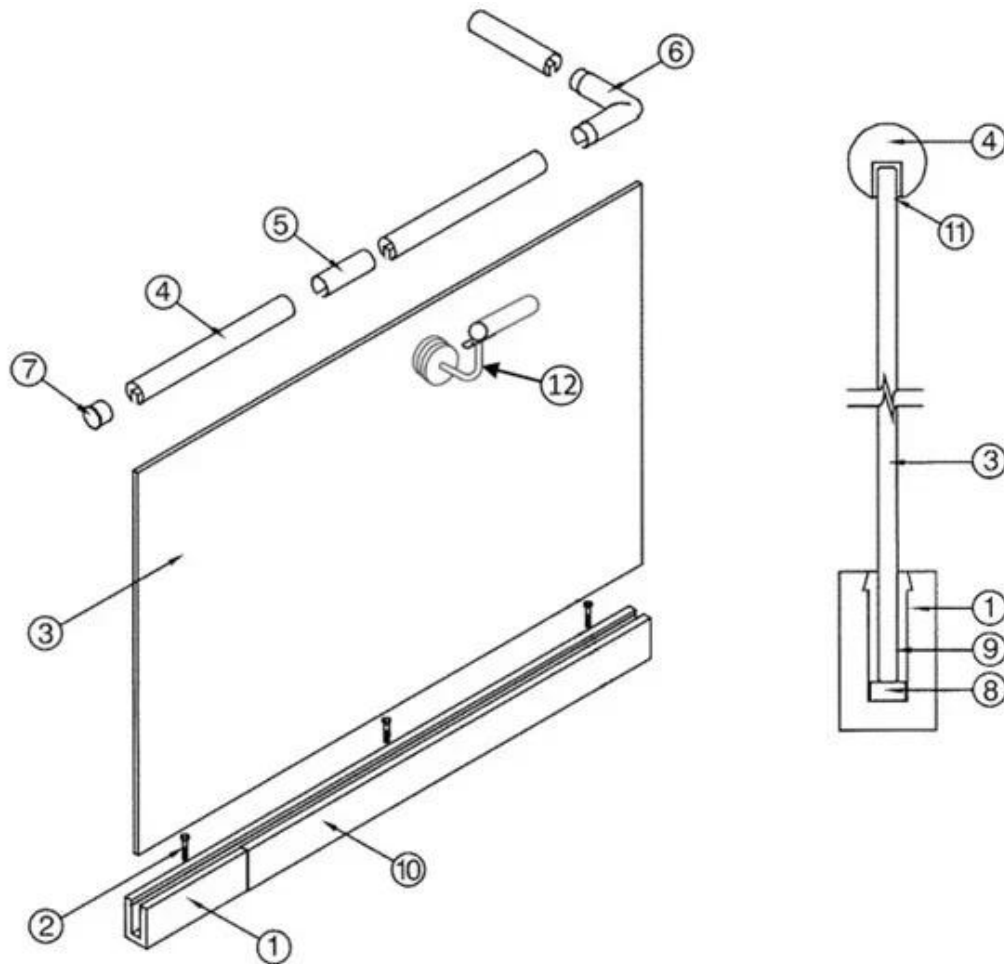

## Aluminium u kanaal verpakking

Verwantproducten- Roestvrij staal C Channel Glass Handrail Capping

- |  |  |
|--|--|
| 1. Aluminum Railing Base   | 7. End Cap   |
| 2. Stainless Cap Screw   | 8. Setting Block                                     |
| 3. ½" Tempered Float Glass   | 9. Expansive Cement                                  |
| 4. Top Rail  | 10. Cladding   |
| 5. Splice  | 11. Protective Insert                                |
| 6. Corner fitting<br>(Horizontal Shown Vertical<br>Also Available) | 12. Handrail Brackets and Fittings<br>Also Available |