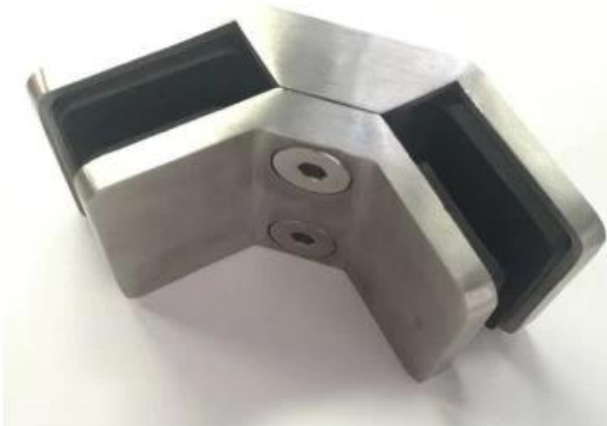

Glass Hinge

KEBIL 科比奥®

Glass to glass hinge

Glass to wall hinge

Glass to round post hinge

Glass Latch

KEBIL 科比奥®

Glass to glass latch 180 degree

Glass to glass latch 90 degree

Glass to wall/square post latch

3, Gehumeurdglas Glasdikte 10-12mm voorspie

4, Glasklemtotzekerdeglass

180° glass to glass clamp

90° glass to glass clamp

90° glass to wall clamp

5, Slotted Top Rail (vierkant / ronde) en accessoires voor 12 mm dik glas

Dia25.4mm slotted handrail tube
14x14mm groove

180 degree joiner

90 degree joiner

wall-rail joiner

end cap

25x20mm slotted handrail tube
14x14mm groove