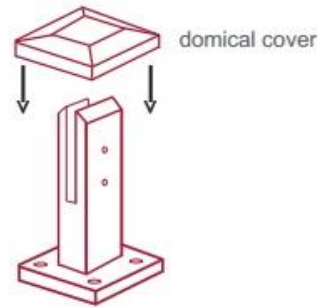

Duplex 2205 Geborsteld ronde Base Plate Glass Spigot voor frameleze zwembadglasomheining.

1. Kenmerken -

Modelnr.	Rbm
Materiaal	Duplex 2205 roestvrij staal
Af hebben	Geborsteld satijn, spiegel, zwart, goud etc.
Voor glasdikte	10 mm-13.52mm
Hoogte	168 mm
Moq	1 pc

2. Foto en dimensie-

When all spigots are installed, slip domical cover the top of the spigot to hide fixings. It will be necessary to turn the adjustment screws on the spigot face all the way in to allow cover to pass over

Note: Same installation method applies to round base plate spigot

The glass is then installed to the spigots. Place plastic packers between glass & spigot, at no stage should glass touch the metal

How adjustability works: