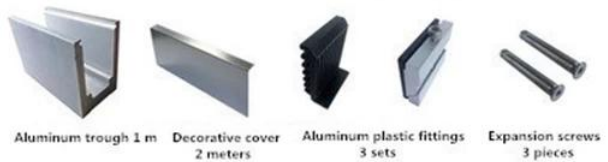

Aluminium ukanaal voor 12 mm glas

KEBIL 科比奥®

Aluminium u kanaalinstallatie

installation

Andere modellen Aluminium U-kanaal U kunt interesse hebben

LCH-C01

12 mm to 13.14 mm tempered glass

1 m aluminium groove contains the following accessories (excluding glass)

LCH-C02

12 mm to 13.14 mm tempered glass

1 m aluminium groove contains the following accessories (excluding glass)

LCH-D01

12 mm to 13.14 mm tempered glass

1 m aluminium groove contains the following accessories (excluding glass)

Aluminum trough 1 m Waterproof tape 2 meters Aluminum plastic fittings 3 sets Expansion screws 3 pieces

LCH-D02

12 mm to 13.14 mm tempered glass

1 m aluminium groove contains the following accessories (excluding glass)

Aluminum trough 1 m Decorative cover 2 meters Aluminum plastic fittings 3 sets Expansion screws 3 pieces

LCH-B01

16 mm to 17.52 mm tempered glass

1 m aluminium groove contains the following accessories (excluding glass)