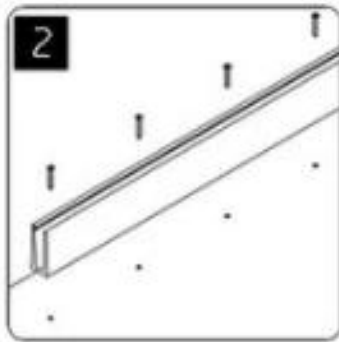

Aluminium ukanaal voor 12 mm glas

KEBIL 科比奥®

Aluminium u kanaalinstallatie

installation

Andere modellen Aluminium U-kanaal U kunt interesse hebben

LCH-C01

12 mm to 13.14 mm tempered glass

1 m aluminium groove contains the following accessories (excluding glass)

LCH-C02

12 mm to 13.14 mm tempered glass

1 m aluminium groove contains the following accessories (excluding glass)

LCH-D01

12 mm to 13.14 mm tempered glass

1 m aluminium groove contains the following accessories (excluding glass)

Aluminum trough 1 m Waterproof tape 2 meters Aluminum plastic fittings 3 sets Expansion screws 3 pieces

LCH-D02

12 mm to 13.14 mm tempered glass

1 m aluminium groove contains the following accessories (excluding glass)