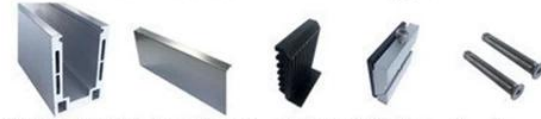

Aluminium ukanaal voor 12 mm glas

KEBIL 科比奥®

Aluminium u kanaalinstallatie

installation

Andere modellen Aluminium U-kanaal U kunt interesse hebben

LCH-C01

12 mm to 13.14 mm tempered glass

1 m aluminium groove contains the following accessories (excluding glass)

LCH-C02

12 mm to 13.14 mm tempered glass

1 m aluminium groove contains the following accessories (excluding glass)

LCH-D01

12 mm to 13.14 mm tempered glass

1 m aluminium groove contains the following accessories (excluding glass)

Aluminum trough 1 m Waterproof tape 2 meters Aluminum plastic fittings 3 sets Expansion screws 3 pieces

LCH-D02

12 mm to 13.14 mm tempered glass

1 m aluminium groove contains the following accessories (excluding glass)

Aluminum trough 1 m Decorative cover 2 meters Aluminum plastic fittings 3 sets Expansion screws 3 pieces

LCH-B01

16 mm to 17.52 mm tempered glass

1 m aluminium groove contains the following accessories (excluding glass)