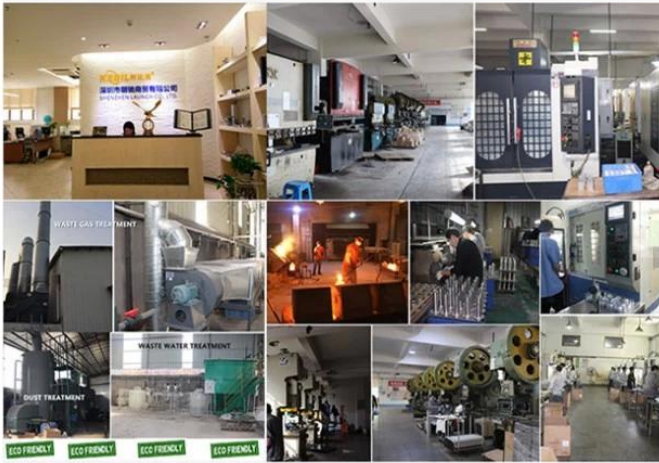

WHY CHOOSE US

15 YEARS EXPERIENCE

We have been manufacturing railing hardware since 2004.

ONE STOP SERVICE

We provide integrated railing solutions. We manufacture. We deliver.

PROFESSIONAL R&D TEAM

We have engineering experts for developing new products.

TOP QUALITY & GOOD PRICE

We are strict on quality control as well as cost evaluation.

ABOUT US

Shenzhen Launch Co., Ltd was established in 2004, located at Nanshan District, Shenzhen, and one hour by car from Hongkong International Airport. Our main products are high-grade building materials including stainless steel balustrade post, staircase handrail, balcony guardrail, swimming pool fence and other high-grade building materials. All the products are designed strictly according to the high-end market requirements. We have our own factory in Tangxia Town, Dongguan, with more than 50 sets of various precision equipments, such as CNC lathe, milling machine, punching machine, pipe cutter, argon welder, drilling machine, polisher, etc. which can provide customers with complete product processing services.