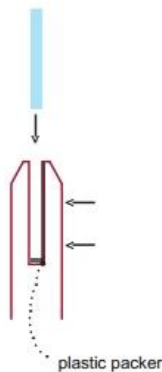

How adjustability works:

1. Place glass in spigot
2. Fix/ tension glass both sides with allen key

Glass Spigot Safety Packaging

1. Een stuk in een zak met bellen, vervolgens in een witte doos.
  12 stuks in een kartonnen doos van 365x330x230mm.
2. Verpakking als customers 'requirements.