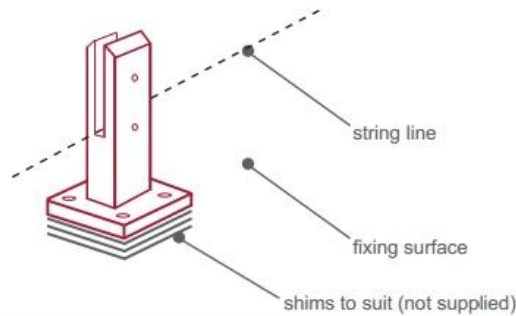

Mark out the centre line of proposed glass fence with a chalk line. Determine clamp location based on a sheet size (recommendation on pages 1 & 2). Use base plate as a template to mark out the hole positions and drill holes to suit.

Note: Do not exceed 100mm gaps between glass panels. Optimum gap is 40mm to 60mm

Now the base plated spigots can be fitted to the floor and plumbed via shims (not supplied) under the base plates. Be sure to tighten firmly as the smallest of movement at the base plate will result in noticeable movement at the bottom of the glass fence.

Tip: By setting the two outer spigots of your total span, a string line can be run in the 'throat' of the spigots, giving correct height for all spigots in between

Note: Do not exceed 100mm gap from the fixing surface to the bottom of the glass