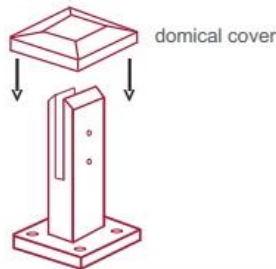

The glass is then installed to the spigots. Place plastic packers between glass & spigot, at no stage should glass touch the metal