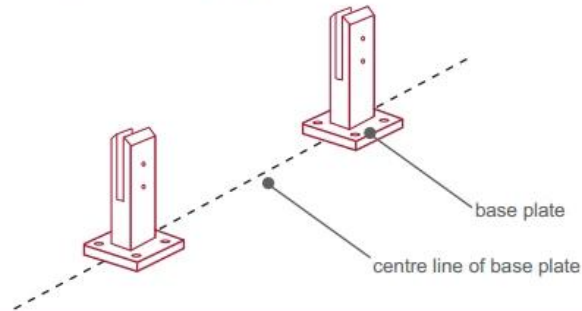

Mark out the centre line of proposed glass fence with a chalk line. Determine clamp location based on a sheet size (recommendation on pages 1 & 2). Use base plate as a template to mark out the hole positions and drill holes to suit.

Note: Do not exceed 100mm gaps between glass panels. Optimum gap is 40mm to 60mm

Now the base plated spigots can be fitted to the floor and plumbed via shims (not supplied) under the base plates. Be sure to tighten firmly as the smallest of movement at the base plate will result in noticeable movement at the bottom of the glass fence.

Tip: By setting the two outer spigots of your total span, a string line can be run in the 'throat' of the spigots, giving correct height for all spigots in between

Note: Do not exceed 100mm gap from the fixing surface to the bottom of the glass