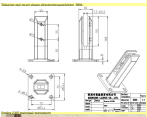

KEBILVIEW®
www.kebilview.com