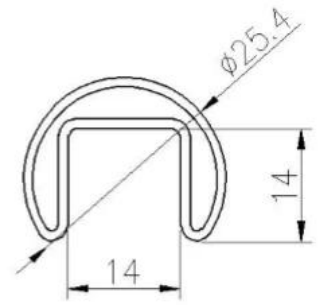

**25 × 21MM, GROOVE 14 × 14MM**

Surface treatment: satin brushed / mirror polished

25\*21 tube

**Model: SQ2521**

**DIAMETER 25.4MM, GROOVE 14 × 14MM**

Surface treatment: satin brushed / mirror polished

**Model: RD2525**