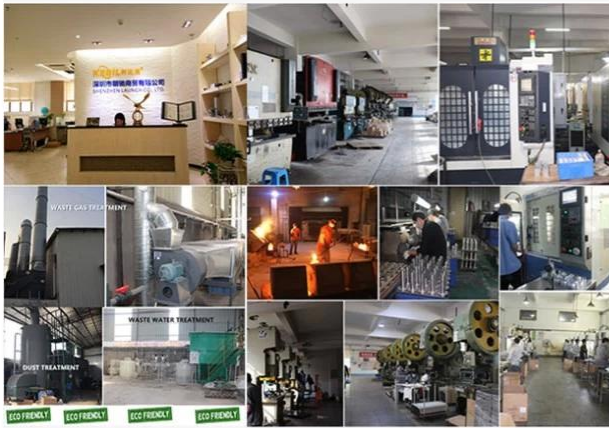

## ABOUT US

Shenzhen Launch Co., Ltd was established in 2004, located at Nanshan District, Shenzhen, and one hour by car from Hongkong International Airport. Our main products are high-grade building materials including stainless steel balustrade post, staircase handrail, balcony guardrail, swimming pool fence and other high-grade building materials. All the products are designed strictly according to the high-end market requirements. We have our own factory in Tangxia Town, Dongguan, with more than 50 sets of various precision equipments, such as CNC lathe, milling machine, punching machine, pipe cutter, argon welder, drilling machine, polisher, etc. which can provide customers with complete product processing services.

## COMPANY INTRODUCTION

Verification Type:  Supplier Assessment  Onsite Check

 **Country / Region:**  
Guangdong, China ✓

 **Year Established:**  
2004 ✓

 **Main Products:**  
CNC Machining Parts, Stamping Pa... ✓