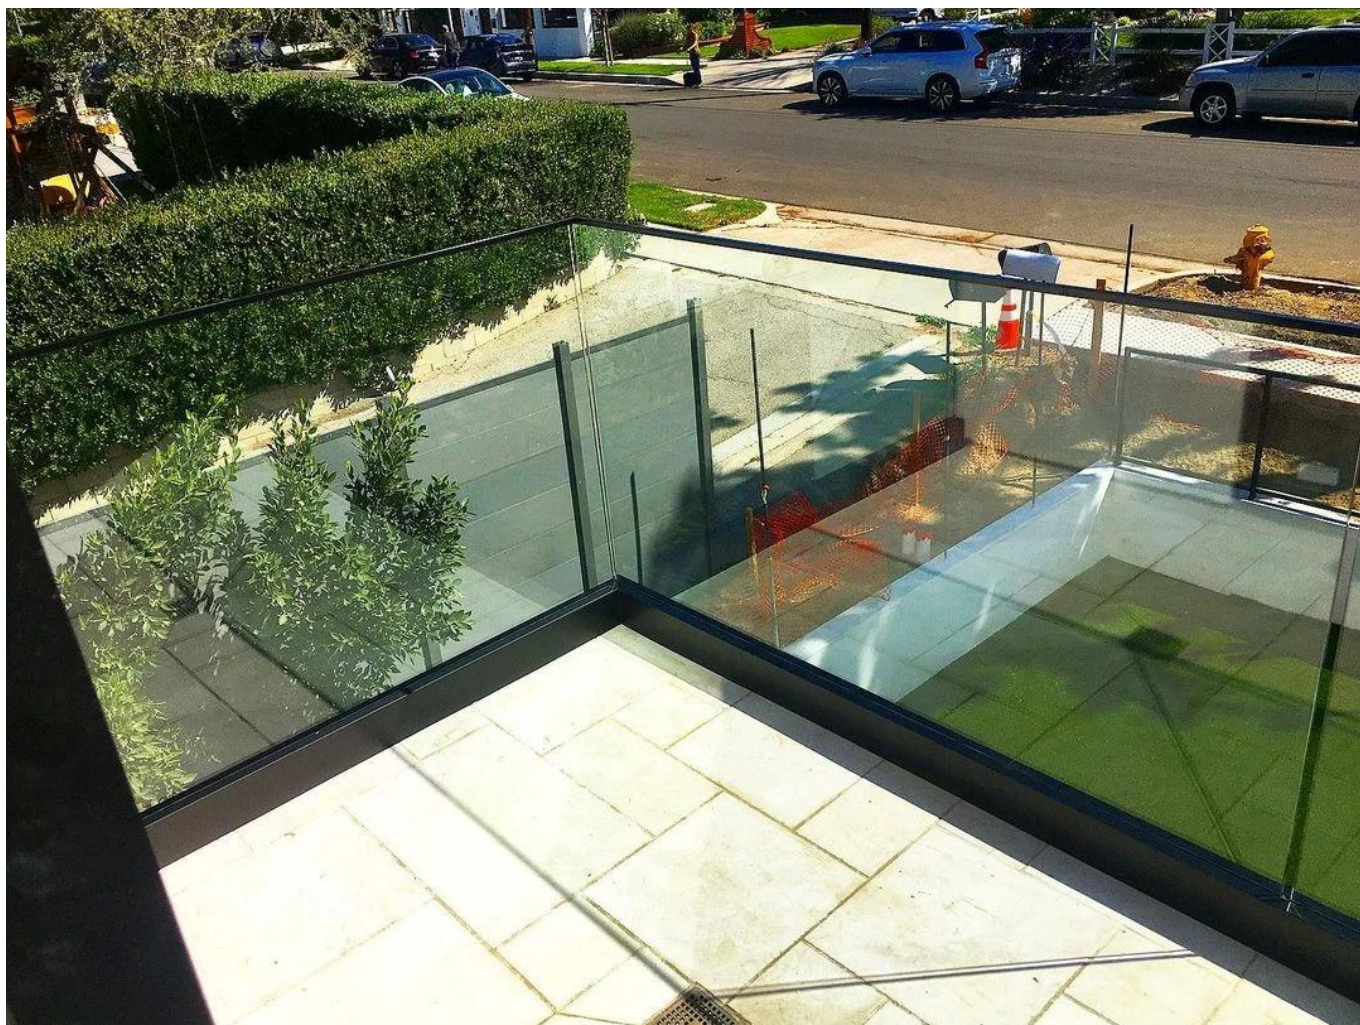

HOT SALE Frameless Glass Railing Black Aluminum U channel with Slotted Top Rail

Frameless Balustrade Rail Aluminium U Channel Glass Railing Hardware

1m aluminum channel contains the following accessories

Aluminum Base U Profile for Glass Railing Balustrade in Black Color:

Beschikbaar Models:

LCH-A01/A02: without/with cladding for use with 20mm to 21.52mm glass

LCH-A01

20 mm to 21.52 mm tempered glass

1 m aluminium groove contains the following accessories (excluding glass)