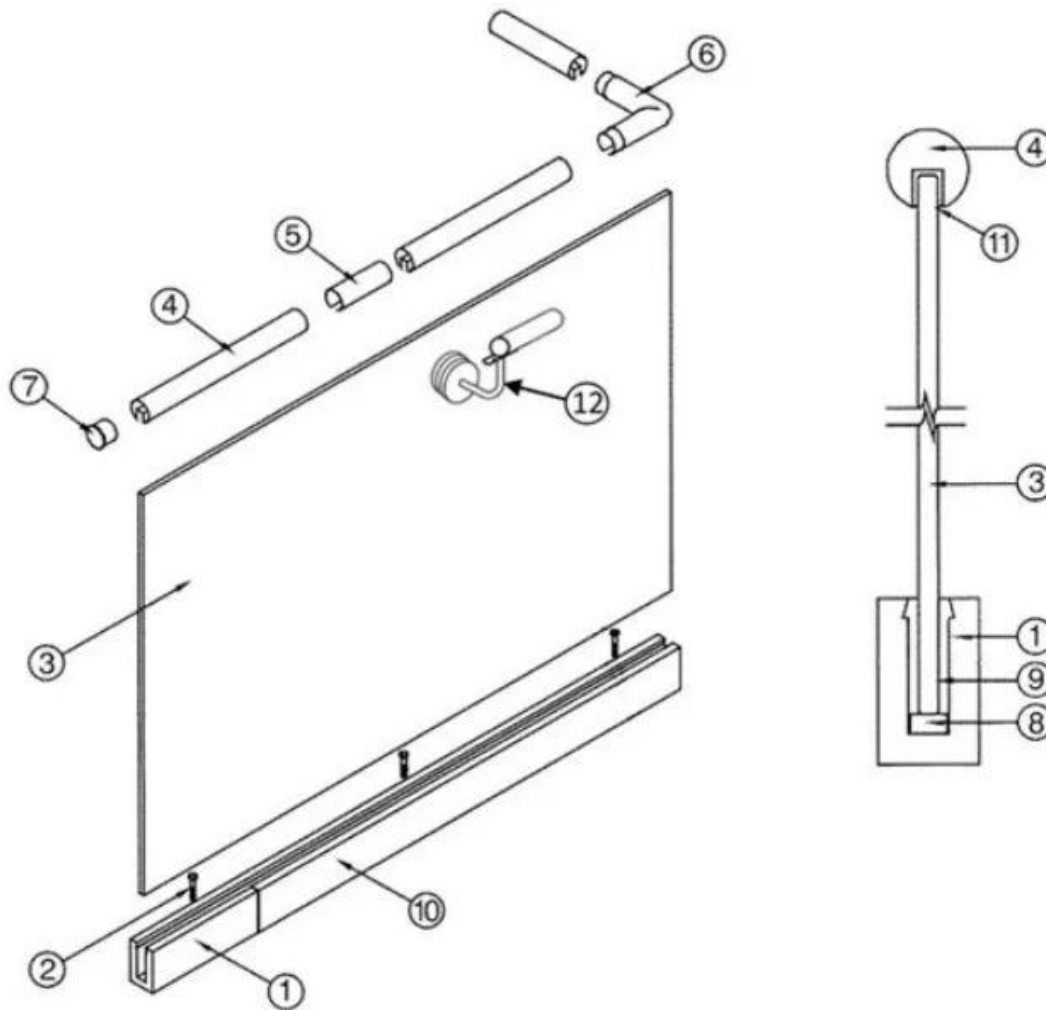

Waterproof tape 2 meters

Aluminum plastic fittings 3 sets

Expansion screws 3 pieces

LCH-D02

12 mm to 13.14 mm tempered glass

1 m aluminium groove contains the following accessories (excluding glass)

Aluminum trough 1 m

Decorative cover 2 meters

Aluminum plastic fittings 3 sets

Expansion screws 3 pieces

Mass production and packing

SLOT TUBE HANDRAIL:

KEBIL 科比奥®

- | | |
|--|---|
| <ul style="list-style-type: none"> 1. Aluminum Railing Base 2. Stainless Cap Screw 3. ½" Tempered Float Glass 4. Top Rail 5. Splice 6. Corner fitting
(Horizontal Shown Vertical
Also Available) | <ul style="list-style-type: none"> 7. End Cap 8. Setting Block 9. Expansive Cement 10. Cladding 11. Protective Insert 12. Handrail Brackets and Fittings
Also Available |
|--|---|