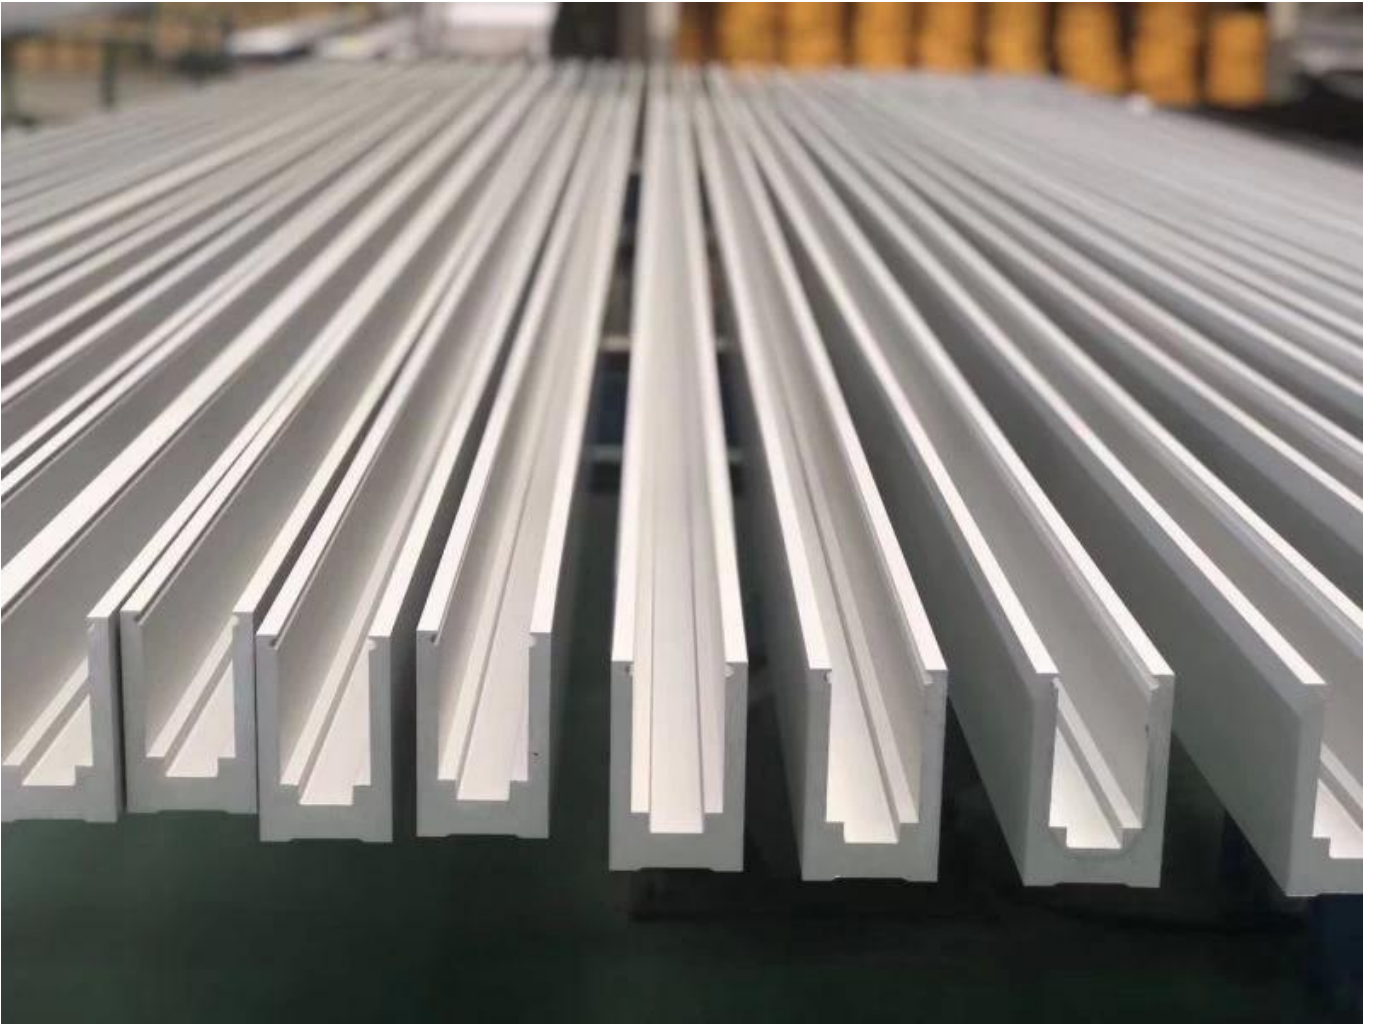

Decorative cover 2 meters

Aluminum plastic fittings 3 sets

Expansion screws 3 pieces

Mass production and packing

SLOT TUBE HANDRAIL:

KEBIL 科比奥®

- | | |
|--|---|
| <ul style="list-style-type: none"> 1. Aluminum Railing Base 2. Stainless Cap Screw 3. ½" Tempered Float Glass 4. Top Rail 5. Splice 6. Corner fitting
(Horizontal Shown Vertical
Also Available) | <ul style="list-style-type: none"> 7. End Cap 8. Setting Block 9. Expansive Cement 10. Cladding 11. Protective Insert 12. Handrail Brackets and Fittings
Also Available |
|--|---|