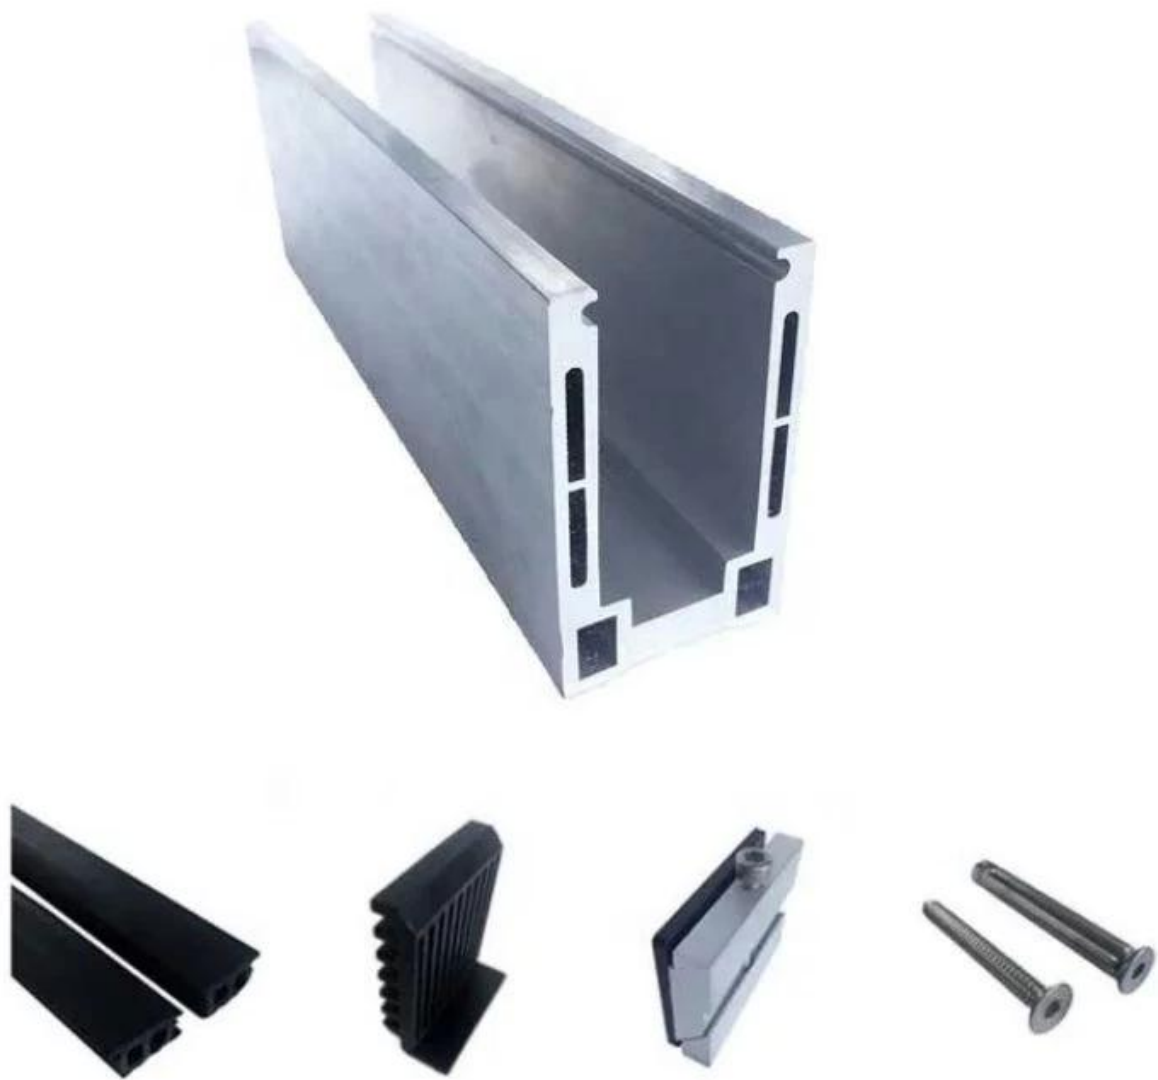

HOT SALE Frameless Glass Railing Black Aluminum U channel with Slotted Top Rail

Frameless Balustrade Rail Aluminium U Channel Glass Railing Hardware

1m aluminum channel contains the following accessories

Waterproof tape
2 meters

Aluminum and plastic fittings
3 sets

Expansion bolts
3 pieces

Aluminum Glass Railing specifications:

RAILING PART - BASEMENT	MATERIAAL	DIMENSION(MM)	SURFACE FINISHED	SUITED GLASS THICKNESS (MM)
U Channel / U Profile	Aluminum Alloy	102*62	Anodizing / Spray Paint	12-13.52
		102*67		8+1.52+8
		102*70.5		10+1.52+10
Inside System & Bolt	3 or 4 meters per length			
Cladding	SUS 304 / SUS 316	102	Brushed / Mirror	/
Rubber	Plastic	Verscheidene	Zwart	Alle

Aluminum Base U Profile for Glass Railing Balustrade in Black Color:

Beschikbaar Models:

LCH-A01/A02: without/with cladding for use with 20mm to 21.52mm glass

LCH-A01

20 mm to 21.52 mm tempered glass

1 m aluminium groove contains the following accessories (excluding glass)

Aluminum trough 1 m Waterproof tape 2 meters Aluminum plastic fittings 3 sets Expansion screws 3 pieces

LCH-A02

20 mm to 21.52 mm tempered glass

1 m aluminium groove contains the following accessories (excluding glass)