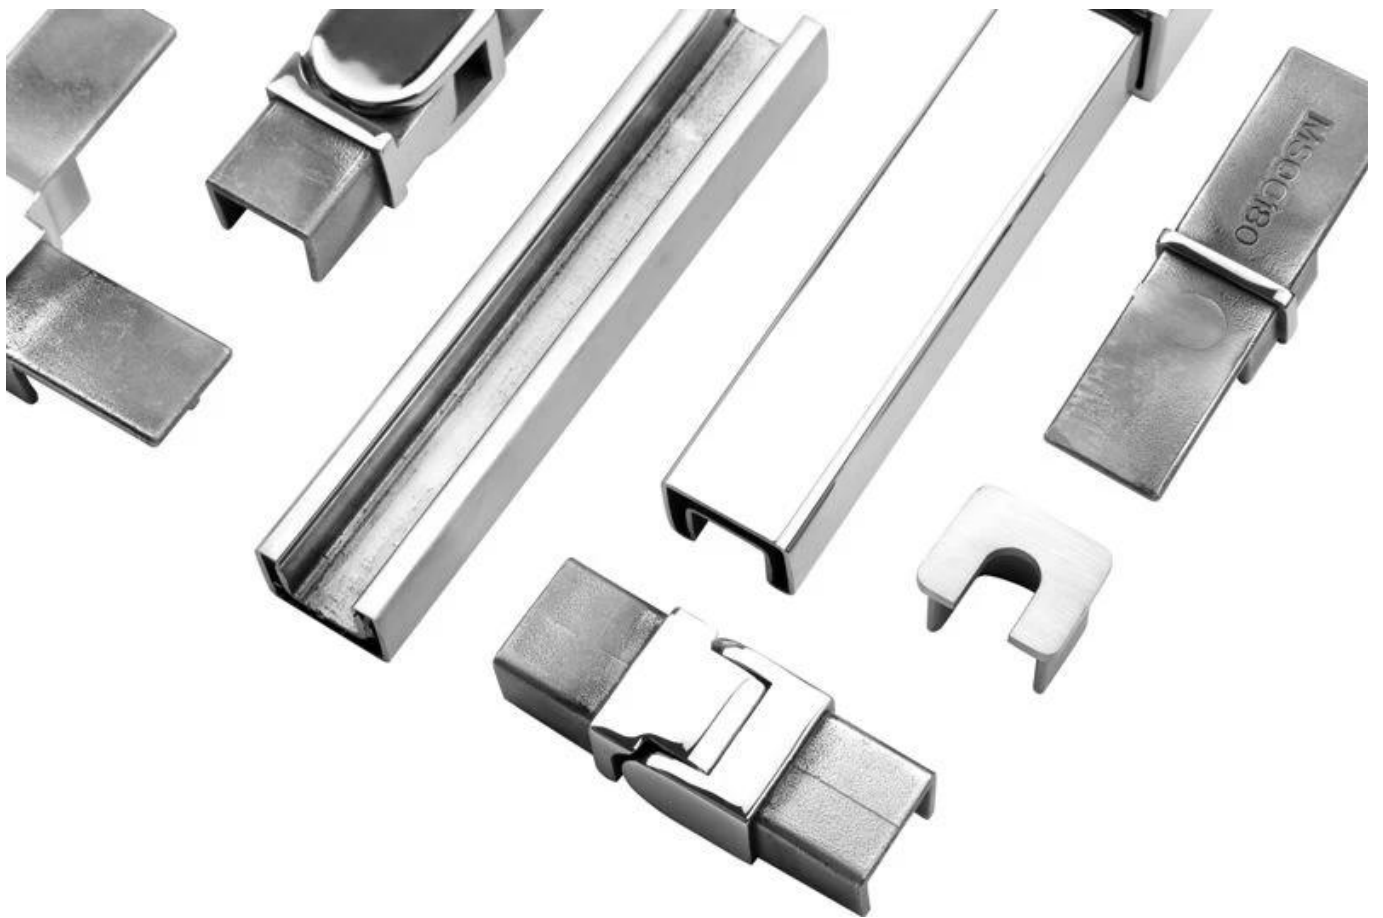

Waterproof tape 2 meters

Aluminum plastic fittings 3 sets

Expansion screws 3 pieces

LCH-D02

12 mm to 13.14 mm tempered glass

1 m aluminium groove contains the following accessories (excluding glass)

Aluminum trough 1 m

Decorative cover 2 meters

Aluminum plastic fittings 3 sets

Expansion screws 3 pieces

Mass production and packing

SLOT TUBE HANDRAIL:

KEBIL 科比奥®

- | | |
|--|---|
| <ul style="list-style-type: none"> 1. Aluminum Railing Base 2. Stainless Cap Screw 3. ½" Tempered Float Glass 4. Top Rail 5. Splice 6. Corner fitting
(Horizontal Shown Vertical
Also Available) | <ul style="list-style-type: none"> 7. End Cap 8. Setting Block 9. Expansive Cement 10. Cladding 11. Protective Insert 12. Handrail Brackets and Fittings
Also Available |
|--|---|