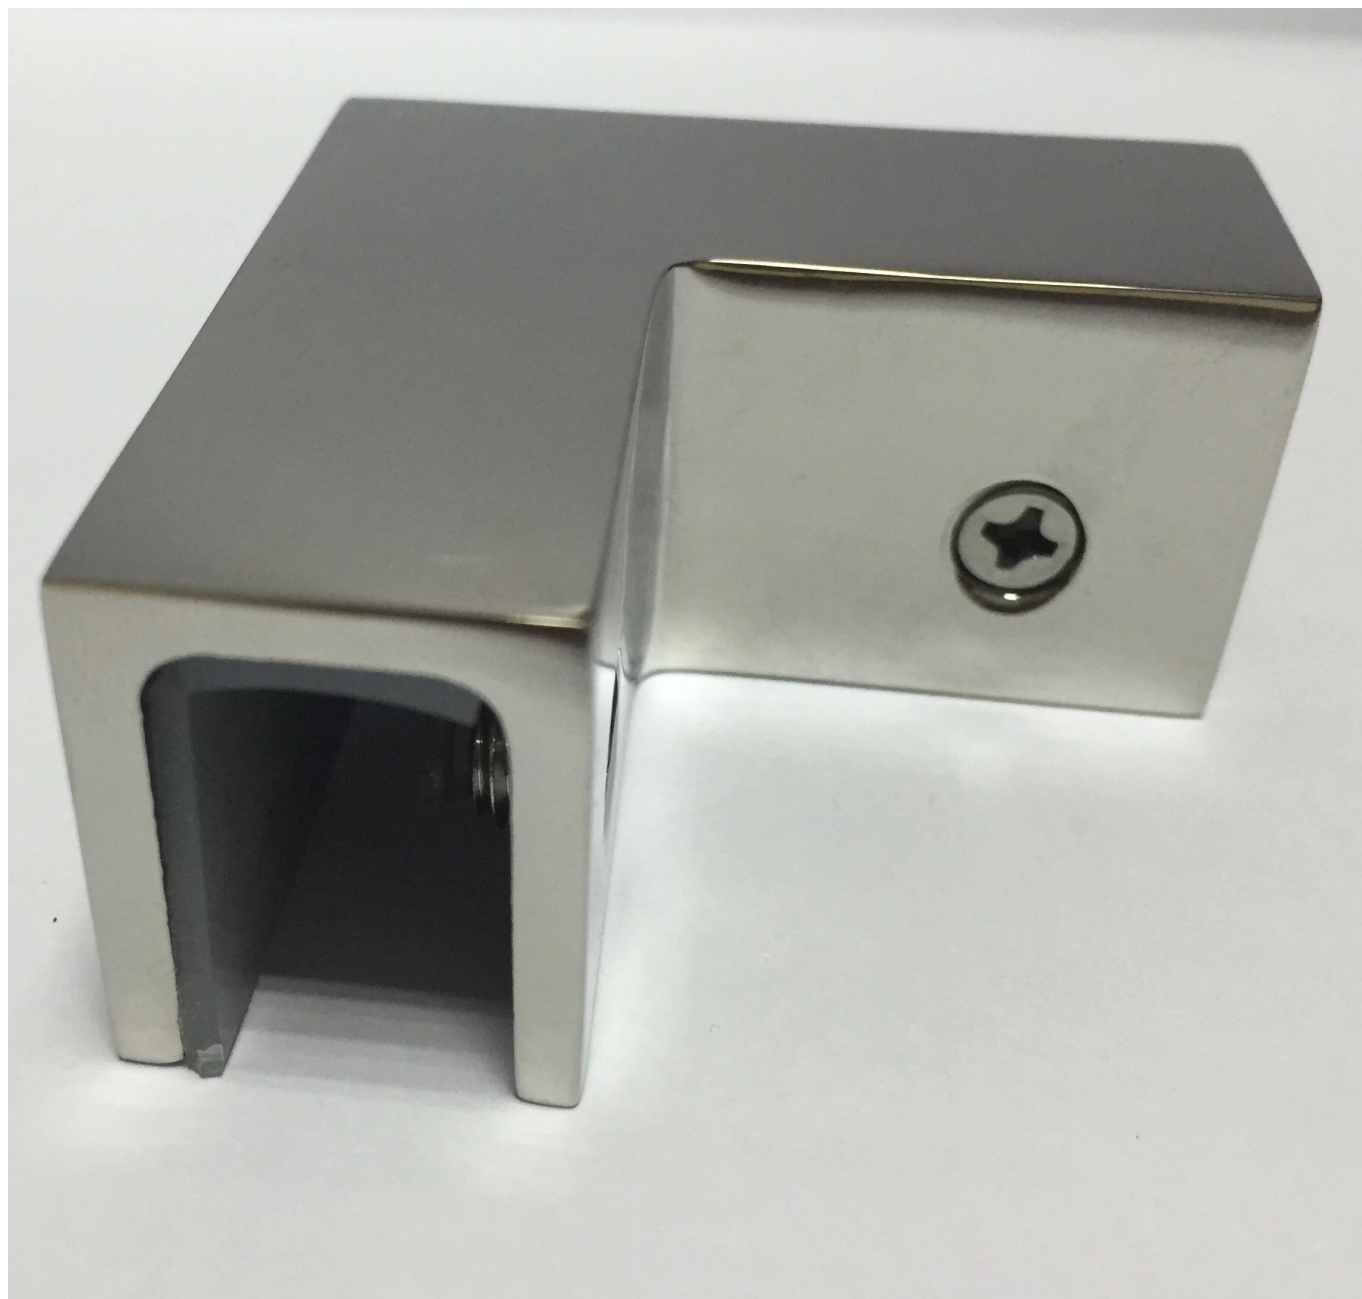

Hoogwaardige roestvrijstalen 90 graden vierkante glazen klem Glazen balustrade klem

Productafbeeldingen:

Technisch Tekening

Projectfoto:

Meer glasklemmen:

BC-80x35

- Square 80x35mm clamps
- To hold **180°** glass panels
- For 8-12mm glass

CB-90

- Corner glass clamp
- To hold **90°** glass panels
- For 8-12mm glass

BC-60

- Round ϕ 60mm clamps
- To hold **180°** glass panels
- For 8-12mm glass

PV-90

- Corner glass clamp
- To hold **90°** glass panels
- For 12-15mm glass

CB-180

- **Glass to wall** clamps
- For 8-12mm glass

PV-135

- Corner glass clamp
- To hold **135°** glass panels
- For 8-12mm glass

Drawing	Picture	Ref.	A	B	C	D	E
		G108	55	55	30	11	0
		G108R	58	55	30	11	R25.4
		G101	51	41	25	11	0
		G101R	55	41	25	11	R21.5/R25.4
		G102	44	44	25	11	0
		G102R	48	44	25	11	R21.5/R25.4
		G103	50	40	22	8	0
		G104	50	40	26	12	0
		G105	54	45	28	14	0
		G107	63	45	28	14	0
		G103R	52	40	22	8	R21.5
		G104R	52	40	26	12	R21.5
		G105R	58	45	28	14	R21.5/R25.4
		G107R	66	45	28	14	R21.5/R25.4
		G106	50	40	25	12	0
		G106R	52	40	25	12	R21.5/R25.4