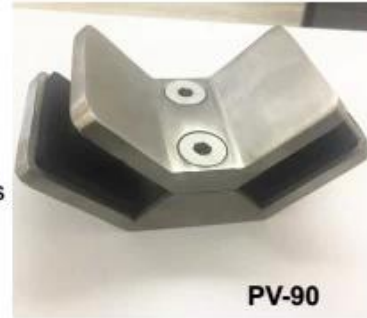

Hoogwaardige roestvrijstalen 90 graden vierkante glazen klem Glazen balustrade klem

Productafbeeldingen:

Technisch Tekening

Projectfoto:

Meer glasklemmen:

BC-80x35

- Square 80x35mm clamps
- To hold **180°** glass panels
- For 8-12mm glass

CB-90

- Corner glass clamp
- To hold **90°** glass panels
- For 8-12mm glass

BC-60

- Round ϕ 60mm clamps
- To hold **180°** glass panels
- For 8-12mm glass

PV-90

- Corner glass clamp
- To hold **90°** glass panels
- For 12-15mm glass