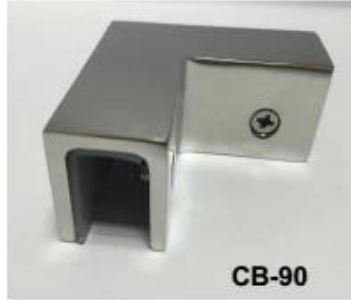

Hoogwaardige roestvrijstalen 90 graden vierkante glazen klem Glazen balustrade klem

Productafbeeldingen:

Technisch Tekening

Projectfoto:

Meer glasklemmen:

BC-80x35

- Square 80x35mm clamps
- To hold **180°** glass panels
- For 8-12mm glass

CB-90

- Corner glass clamp
- To hold **90°** glass panels
- For 8-12mm glass

BC-60

- Round ϕ 60mm clamps
- To hold **180°** glass panels
- For 8-12mm glass

PV-90

- Corner glass clamp
- To hold **90°** glass panels
- For 12-15mm glass

CB-180

- **Glass to wall** clamps
- For 8-12mm glass

PV-135

- Corner glass clamp
- To hold **135°** glass panels
- For 8-12mm glass

Drawing	Picture	Ref.	A	B	C	D	E
		G108	55	55	30	11	0
		G108R	58	55	30	11	R25.4
		G101	51	41	25	11	0
		G101R	55	41	25	11	R21.5/R25.4
		G102	44	44	25	11	0
		G102R	48	44	25	11	R21.5/R25.4
		G103	50	40	22	8	0
		G104	50	40	26	12	0
		G105	54	45	28	14	0
		G107	63	45	28	14	0
		G103R	52	40	22	8	R21.5
		G104R	52	40	26	12	R21.5
		G105R	58	45	28	14	R21.5/R25.4
		G107R	66	45	28	14	R21.5/R25.4
		G106	50	40	25	12	0
		G106R	52	40	25	12	R21.5/R25.4