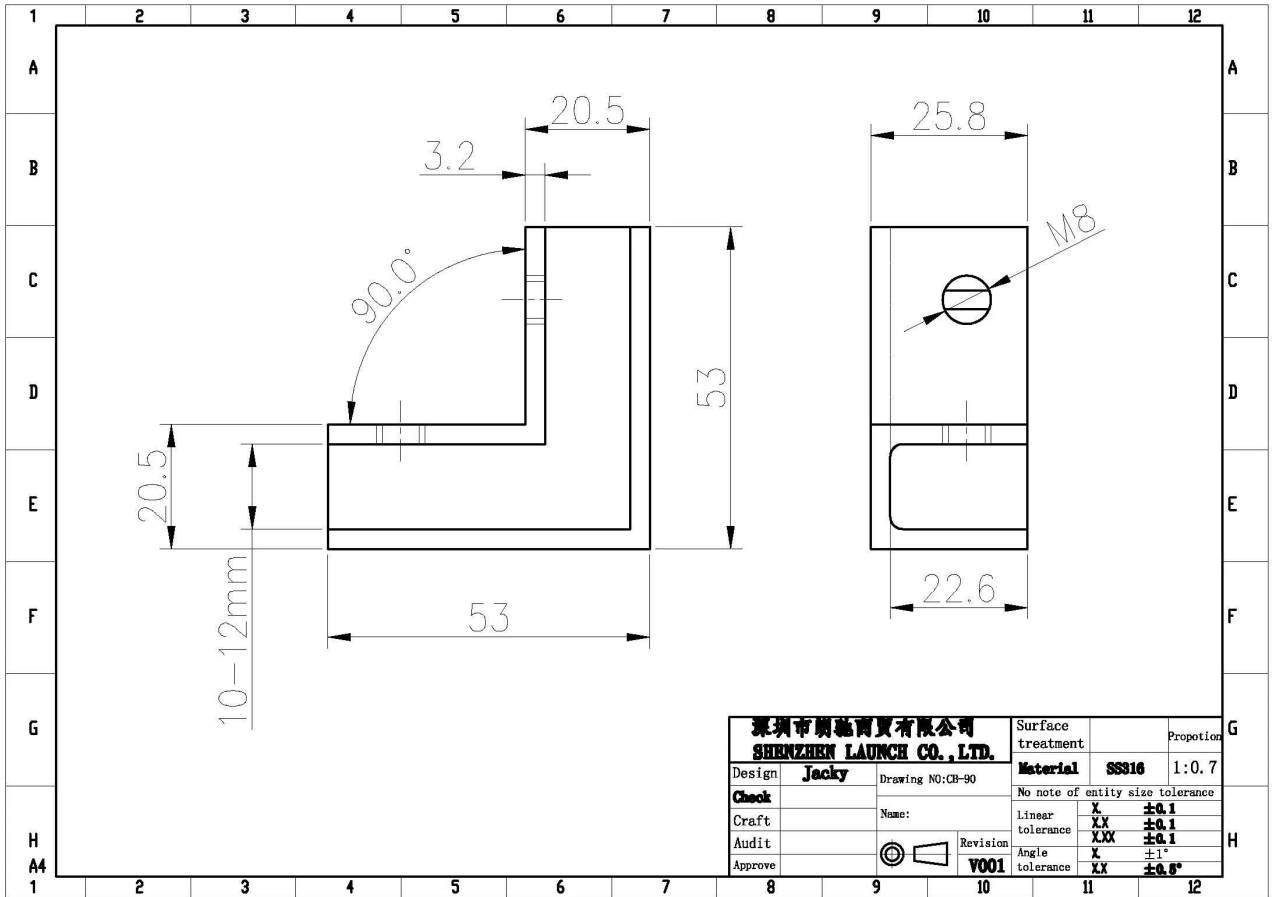

Hoogwaardige roestvrijstalen 90 graden vierkante glazen klem Glazen balustrade klem

Productafbeeldingen:

Technisch Tekening

Projectfoto:

Meer glasklemmen:

BC-80x35

- Square 80x35mm clamps
- To hold **180°** glass panels
- For 8-12mm glass

CB-90

- Corner glass clamp
- To hold **90°** glass panels
- For 8-12mm glass

BC-60

- Round ϕ 60mm clamps
- To hold **180°** glass panels
- For 8-12mm glass

PV-90

- Corner glass clamp
- To hold **90°** glass panels
- For 12-15mm glass

CB-180

- **Glass to wall** clamps
- For 8-12mm glass

PV-135

- Corner glass clamp
- To hold **135°** glass panels
- For 8-12mm glass

Drawing	Picture	Ref.	A	B	C	D	E
		G108	55	55	30	11	0
		G108R	58	55	30	11	R25.4
		G101	51	41	25	11	0
		G101R	55	41	25	11	R21.5/R25.4
		G102	44	44	25	11	0
		G102R	48	44	25	11	R21.5/R25.4
		G103	50	40	22	8	0
		G104	50	40	26	12	0
		G105	54	45	28	14	0
		G107	63	45	28	14	0
		G103R	52	40	22	8	R21.5
		G104R	52	40	26	12	R21.5
		G105R	58	45	28	14	R21.5/R25.4
		G107R	66	45	28	14	R21.5/R25.4
		G106	50	40	25	12	0
		G106R	52	40	25	12	R21.5/R25.4