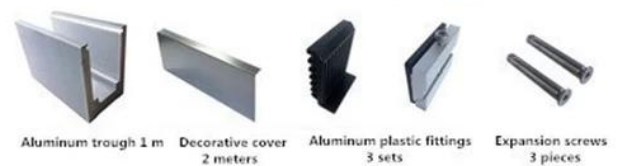

LCH-A02

20 mm to 21.52 mm tempered glass

1 m aluminium groove contains the following accessories (excluding glass)

LCH-B01 / A02: zonder / met bekleding voor gebruik met glas van 16 mm tot 17,52 mm

LCH-B01

16 mm to 17.52 mm tempered glass

1 m aluminium groove contains the following accessories (excluding glass)

LCH-B02

16 mm to 17.52 mm tempered glass

1 m aluminium groove contains the following accessories (excluding glass)

LCH-C01 / A02: zonder / met bekleding voor gebruik met 12 mm tot 13,14 mm glas

LCH-C01

12 mm to 13.14 mm tempered glass

1 m aluminium groove contains the following accessories (excluding glass)

LCH-C02

12 mm to 13.14 mm tempered glass

1 m aluminium groove contains the following accessories (excluding glass)

LCH-D01 / A02: zonder / met bekleding voor gebruik met 12 mm tot 13,14 mm glas

LCH-D01

12 mm to 13.14 mm tempered glass

1 m aluminium groove contains the following accessories (excluding glass)