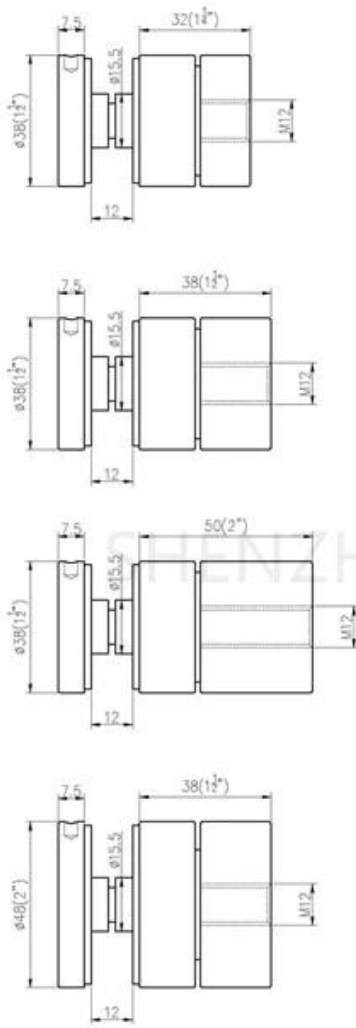

Foto's van 2 "Diameter Heavy Duty verstelbare roestvrijstalen glazen afstandhouders -

SHENZHEN LAUNCH CO., LTD

Tekeningen voor verschillende maten van 2 "Diameter Heavy Duty verstelbare roestvrijstalen glazen afstandhouders -

Part No.	Material	Finish	Body	Bolt size
<ul style="list-style-type: none"> ▪ SF-30 ▪ SF-40 ▪ SF-50 ▪ SF-50A 	<ul style="list-style-type: none"> ▪ AISI 304 ▪ AISI 316 	<ul style="list-style-type: none"> ▪ Satin ▪ Mirror 	<ul style="list-style-type: none"> ▪ 30x10; 30x25mm ▪ 40x10; 40x30mm ▪ 50x12; 50x30mm ▪ 50x12; 50x50mm ▪ silicon rubber gasket included 	<ul style="list-style-type: none"> ▪ M10x120 bolt ▪ M10x72 wood screw ▪ M8x100 bolt ▪ M8 x72 wood screw

Part No.	Material	Finish	Body	Bolt size
<ul style="list-style-type: none"> ▪ SF-38Z 	<ul style="list-style-type: none"> ▪ AISI 304 ▪ AISI 316 	<ul style="list-style-type: none"> ▪ Satin ▪ Mirror 	<ul style="list-style-type: none"> ▪ hollow type ▪ 38x7.5;38x38mm ▪ silicon rubber gasket included 	<ul style="list-style-type: none"> ▪ M8x70 hexagonal screw

Part No.	Material	Finish	Body	Mounting plate size
<ul style="list-style-type: none"> ▪ SF-50T 	<ul style="list-style-type: none"> ▪ AISI 304 ▪ AISI 316 	<ul style="list-style-type: none"> ▪ Satin ▪ Mirror 	<ul style="list-style-type: none"> ▪ 50x10;50x30mm ▪ silicon rubber gasket included 	<ul style="list-style-type: none"> ▪ 200x100x10mm