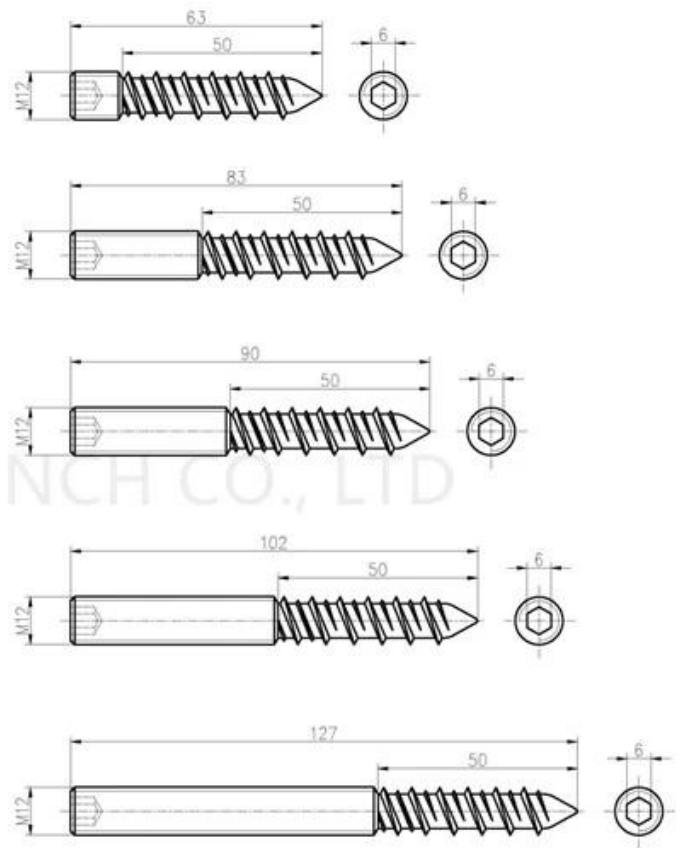

Foto's van 2 "Diameter Heavy Duty verstelbare roestvrijstalen glazen afstandhouders -

SHENZHEN LAUNCH CO., LTD

Tekeningen voor verschillende maten van 2 "Diameter Heavy Duty verstelbare roestvrijstalen glazen afstandhouders -

Part No.	Material	Finish	Body	Bolt size
<ul style="list-style-type: none"> ▪ SF-30 ▪ SF-40 ▪ SF-50 ▪ SF-50A 	<ul style="list-style-type: none"> ▪ AISI 304 ▪ AISI 316 	<ul style="list-style-type: none"> ▪ Satin ▪ Mirror 	<ul style="list-style-type: none"> ▪ 30x10; 30x25mm ▪ 40x10; 40x30mm ▪ 50x12; 50x30mm ▪ 50x12; 50x50mm ▪ silicon rubber gasket included 	<ul style="list-style-type: none"> ▪ M10x120 bolt ▪ M10x72 wood screw ▪ M8x100 bolt ▪ M8 x72 wood screw

Part No.	Material	Finish	Body	Bolt size
<ul style="list-style-type: none"> ▪ SF-38Z 	<ul style="list-style-type: none"> ▪ AISI 304 ▪ AISI 316 	<ul style="list-style-type: none"> ▪ Satin ▪ Mirror 	<ul style="list-style-type: none"> ▪ hollow type ▪ 38x7.5;38x38mm ▪ silicon rubber gasket included 	<ul style="list-style-type: none"> ▪ M8x70 hexagonal screw

Part No.	Material	Finish	Body	Mounting plate size
<ul style="list-style-type: none"> ▪ SF-50T 	<ul style="list-style-type: none"> ▪ AISI 304 ▪ AISI 316 	<ul style="list-style-type: none"> ▪ Satin ▪ Mirror 	<ul style="list-style-type: none"> ▪ 50x10;50x30mm ▪ silicon rubber gasket included 	<ul style="list-style-type: none"> ▪ 200x100x10mm