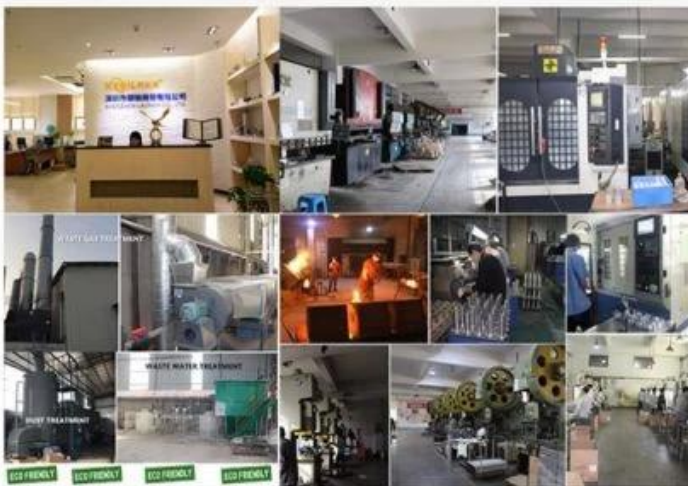

## ABOUT US

Shenzhen Launch Co., Ltd was established in 2004, located at Nanshan District, Shenzhen, and one hour by car from Hongkong International Airport. Our main products are high-grade building materials including stainless steel balustrade post, staircase handrail, balcony guardrail, swimming pool fence and other high-grade building materials. All the products are designed strictly according to the high-end market requirements. We have our own factory in Tangxia Town, Dongguan, with more than 50 sets of various precision equipments, such as CNC lathe, milling machine, punching machine, pipe cutter, argon welder, drilling machine, polisher, etc. which can provide customers with complete product processing services.