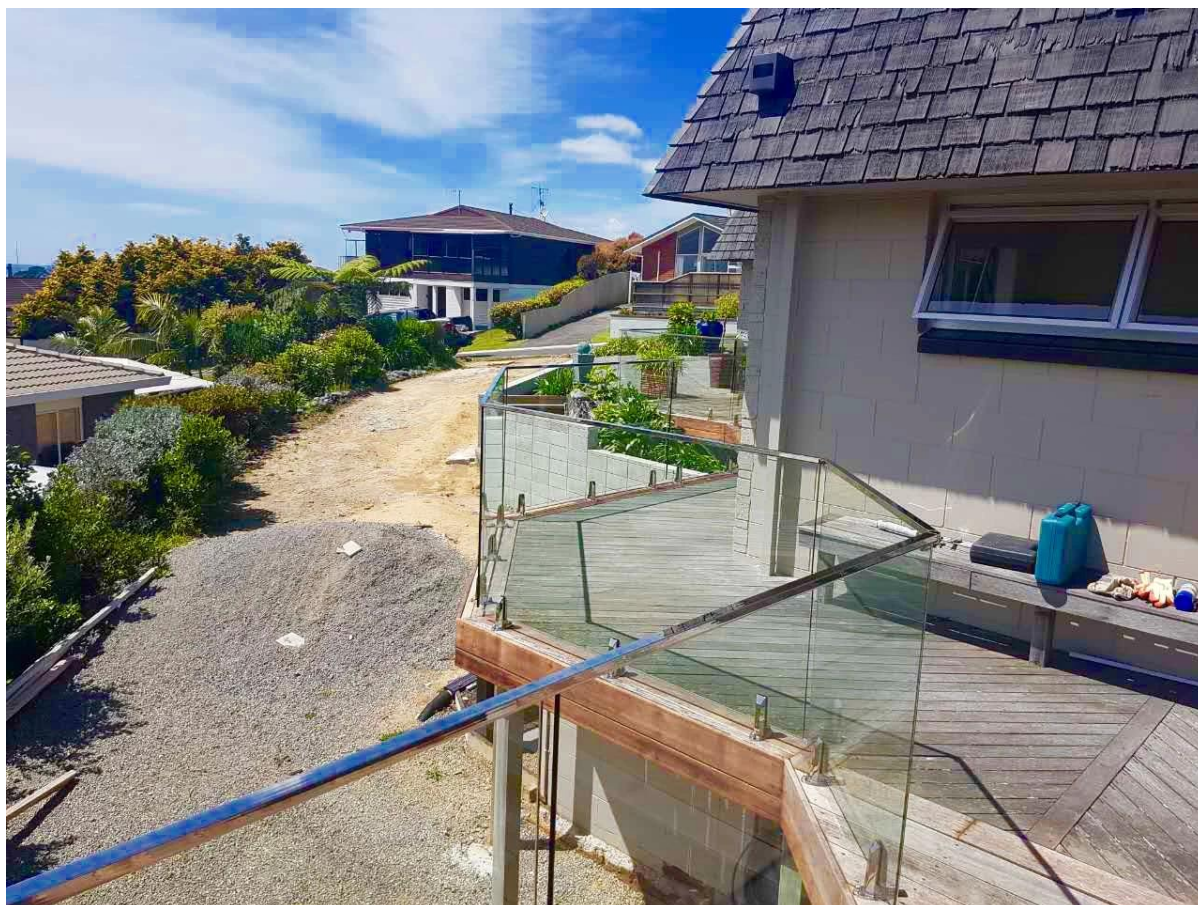

3. Verpakking:

1). Kartonnen buis verpakking

Elke leuning van de stukgroef die met plastic kokers wordt behandeld, dan gezet in een kartonbuis, 5 PCs in een bundel.