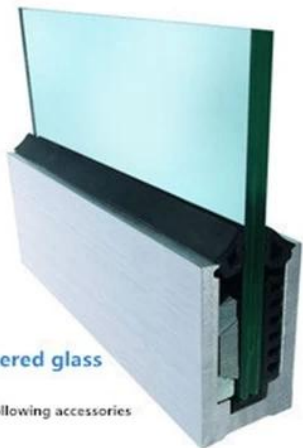

1 m aluminium groove contains the following accessories (excluding glass)

**LCH-A02**

20 mm to 21.52 mm tempered glass

1 m aluminium groove contains the following accessories (excluding glass)

LCH-B01 / A02: zonder / met bekleding voor gebruik met glas van 16 mm tot 17,52 mm

**LCH-B01**

16 mm to 17.52 mm tempered glass

1 m aluminium groove contains the following accessories (excluding glass)

**LCH-B02**

16 mm to 17.52 mm tempered glass

1 m aluminium groove contains the following accessories (excluding glass)

**LCH-C01 / A02: zonder / met bekleding voor gebruik met glas van 12 mm tot 13,14 mm**

**LCH-C01**

12 mm to 13.14 mm tempered glass

1 m aluminium groove contains the following accessories (excluding glass)

**LCH-C02**

12 mm to 13.14 mm tempered glass

1 m aluminium groove contains the following accessories (excluding glass)

**LCH-D01 / A02: zonder / met bekleding voor gebruik met glas van 12 mm tot 13,14 mm**