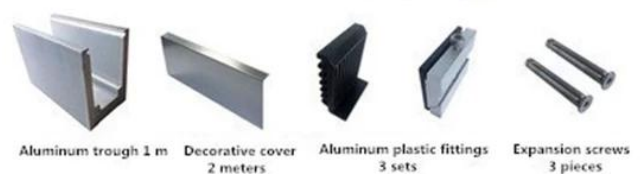

1 m aluminium groove contains the following accessories (excluding glass)

**LCH-A02**

20 mm to 21.52 mm tempered glass

1 m aluminium groove contains the following accessories (excluding glass)

LCH-B01 / A02: zonder / met bekleding voor gebruik met glas van 16 mm tot 17,52 mm

**LCH-B01**

16 mm to 17.52 mm tempered glass

1 m aluminium groove contains the following accessories (excluding glass)

**LCH-B02**

16 mm to 17.52 mm tempered glass

1 m aluminium groove contains the following accessories (excluding glass)

**LCH-C01 / A02: zonder / met bekleding voor gebruik met glas van 12 mm tot 13,14 mm**

**LCH-C01**

12 mm to 13.14 mm tempered glass

1 m aluminium groove contains the following accessories (excluding glass)