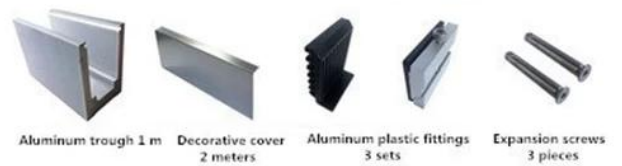

**LCH-A02**

20 mm to 21.52 mm tempered glass

1 m aluminium groove contains the following accessories (excluding glass)

**LCH-B01 / A02: zonder / met bekleding voor gebruik met glas van 16 mm tot 17,52 mm**

**LCH-B01**

16 mm to 17.52 mm tempered glass

1 m aluminium groove contains the following accessories (excluding glass)

**LCH-B02**

16 mm to 17.52 mm tempered glass

1 m aluminium groove contains the following accessories (excluding glass)

**LCH-C01 / A02: zonder / met bekleding voor gebruik met glas van 12 mm tot 13,14 mm**

LCH-C01

12 mm to 13.14 mm tempered glass

1 m aluminium groove contains the following accessories (excluding glass)

LCH-C02

12 mm to 13.14 mm tempered glass

1 m aluminium groove contains the following accessories (excluding glass)