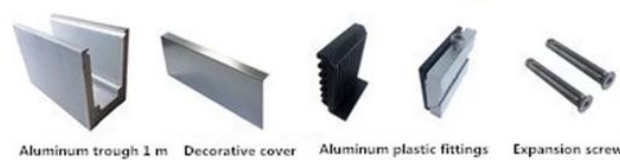

1 m aluminium groove contains the following accessories (excluding glass)

Aluminum trough 1 m    Waterproof tape 2 meters    Aluminum plastic fittings 3 sets    Expansion screws 3 pieces

**LCH-A02**

20 mm to 21.52 mm tempered glass

1 m aluminium groove contains the following accessories (excluding glass)

Aluminum trough 1 m    Decorative cover 2 meters    Aluminum plastic fittings 3 sets    Expansion screws 3 pieces

LCH-B01 / A02: zonder / met bekleding voor gebruik met glas van 16 mm tot 17,52 mm

**LCH-B01**

16 mm to 17.52 mm tempered glass

1 m aluminium groove contains the following accessories (excluding glass)

**LCH-B02**

16 mm to 17.52 mm tempered glass

1 m aluminium groove contains the following accessories (excluding glass)