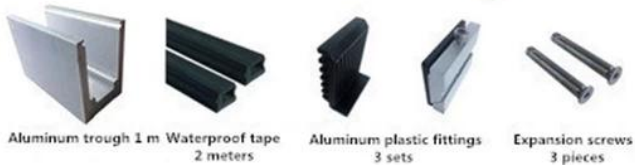

1 m aluminium groove contains the following accessories (excluding glass)

Aluminum trough 1 m    Decorative cover 2 meters    Aluminum plastic fittings 3 sets    Expansion screws 3 pieces

LCH-B01 / A02: zonder / met bekleding voor gebruik met glas van 16 mm tot 17,52 mm

**LCH-B01**

16 mm to 17.52 mm tempered glass

1 m aluminium groove contains the following accessories (excluding glass)

**LCH-B02**

16 mm to 17.52 mm tempered glass

1 m aluminium groove contains the following accessories (excluding glass)

**LCH-C01 / A02: zonder / met bekleding voor gebruik met glas van 12 mm tot 13,14 mm**

**LCH-C01**

12 mm to 13.14 mm tempered glass

1 m aluminium groove contains the following accessories (excluding glass)

**LCH-C02**

12 mm to 13.14 mm tempered glass

1 m aluminium groove contains the following accessories (excluding glass)

**LCH-D01 / A02: zonder / met bekleding voor gebruik met glas van 12 mm tot 13,14 mm**