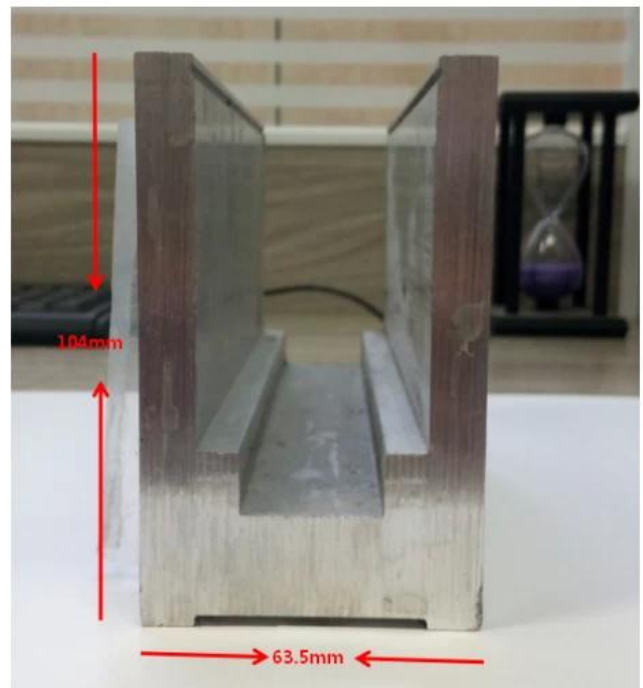

LCH-D02

12 mm to 13.14 mm tempered glass

1 m aluminium groove contains the following accessories (excluding glass)

Aluminum trough 1 m

Decorative cover 2 meters

Aluminum plastic fittings 3 sets

Expansion screws 3 pieces

### MEER SOORTEN ALUMINIUM U-KANAAL VOOR GLAZEN RAILING:

Small profile: for glass thickness 10-12.76mm

Big profile: for glass thickness 20-30mm