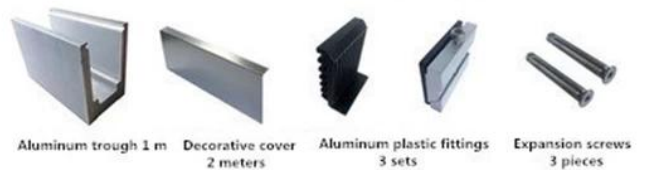

**LCH-B01**

16 mm to 17.52 mm tempered glass

1 m aluminium groove contains the following accessories (excluding glass)

**LCH-B02**

16 mm to 17.52 mm tempered glass

1 m aluminium groove contains the following accessories (excluding glass)

**LCH-C01 / A02: zonder / met bekleding voor gebruik met glas van 12 mm tot 13,14 mm**

**LCH-C01**

12 mm to 13.14 mm tempered glass

1 m aluminium groove contains the following accessories (excluding glass)

**LCH-C02**

12 mm to 13.14 mm tempered glass

1 m aluminium groove contains the following accessories (excluding glass)

**LCH-D01 / A02: zonder / met bekleding voor gebruik met glas van 12 mm tot 13,14 mm**

LCH-D01

12 mm to 13.14 mm tempered glass

1 m aluminium groove contains the following accessories (excluding glass)

Aluminum trough 1 m

Waterproof tape 2 meters

Aluminum plastic fittings 3 sets

Expansion screws 3 pieces