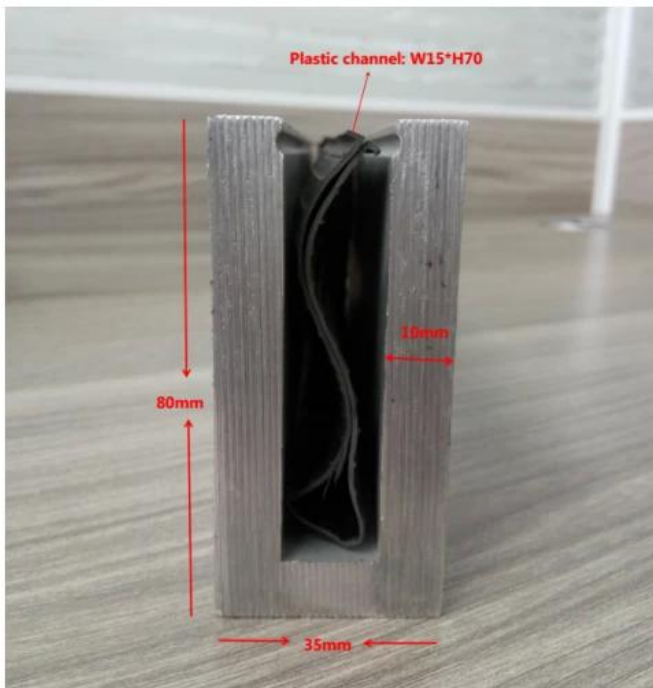

LCH-D01

12 mm to 13.14 mm tempered glass

1 m aluminium groove contains the following accessories (excluding glass)

Aluminum trough 1 m

Waterproof tape 2 meters

Aluminum plastic fittings 3 sets

Expansion screws 3 pieces

LCH-D02

12 mm to 13.14 mm tempered glass

1 m aluminium groove contains the following accessories (excluding glass)

Aluminum trough 1 m

Decorative cover 2 meters

Aluminum plastic fittings 3 sets

Expansion screws 3 pieces

### MEER SOORTEN ALUMINIUM U-KANAAL VOOR GLAZEN RAILING:

Small profile: for glass thickness 10-12.76mm

Big profile: for glass thickness 20-30mm