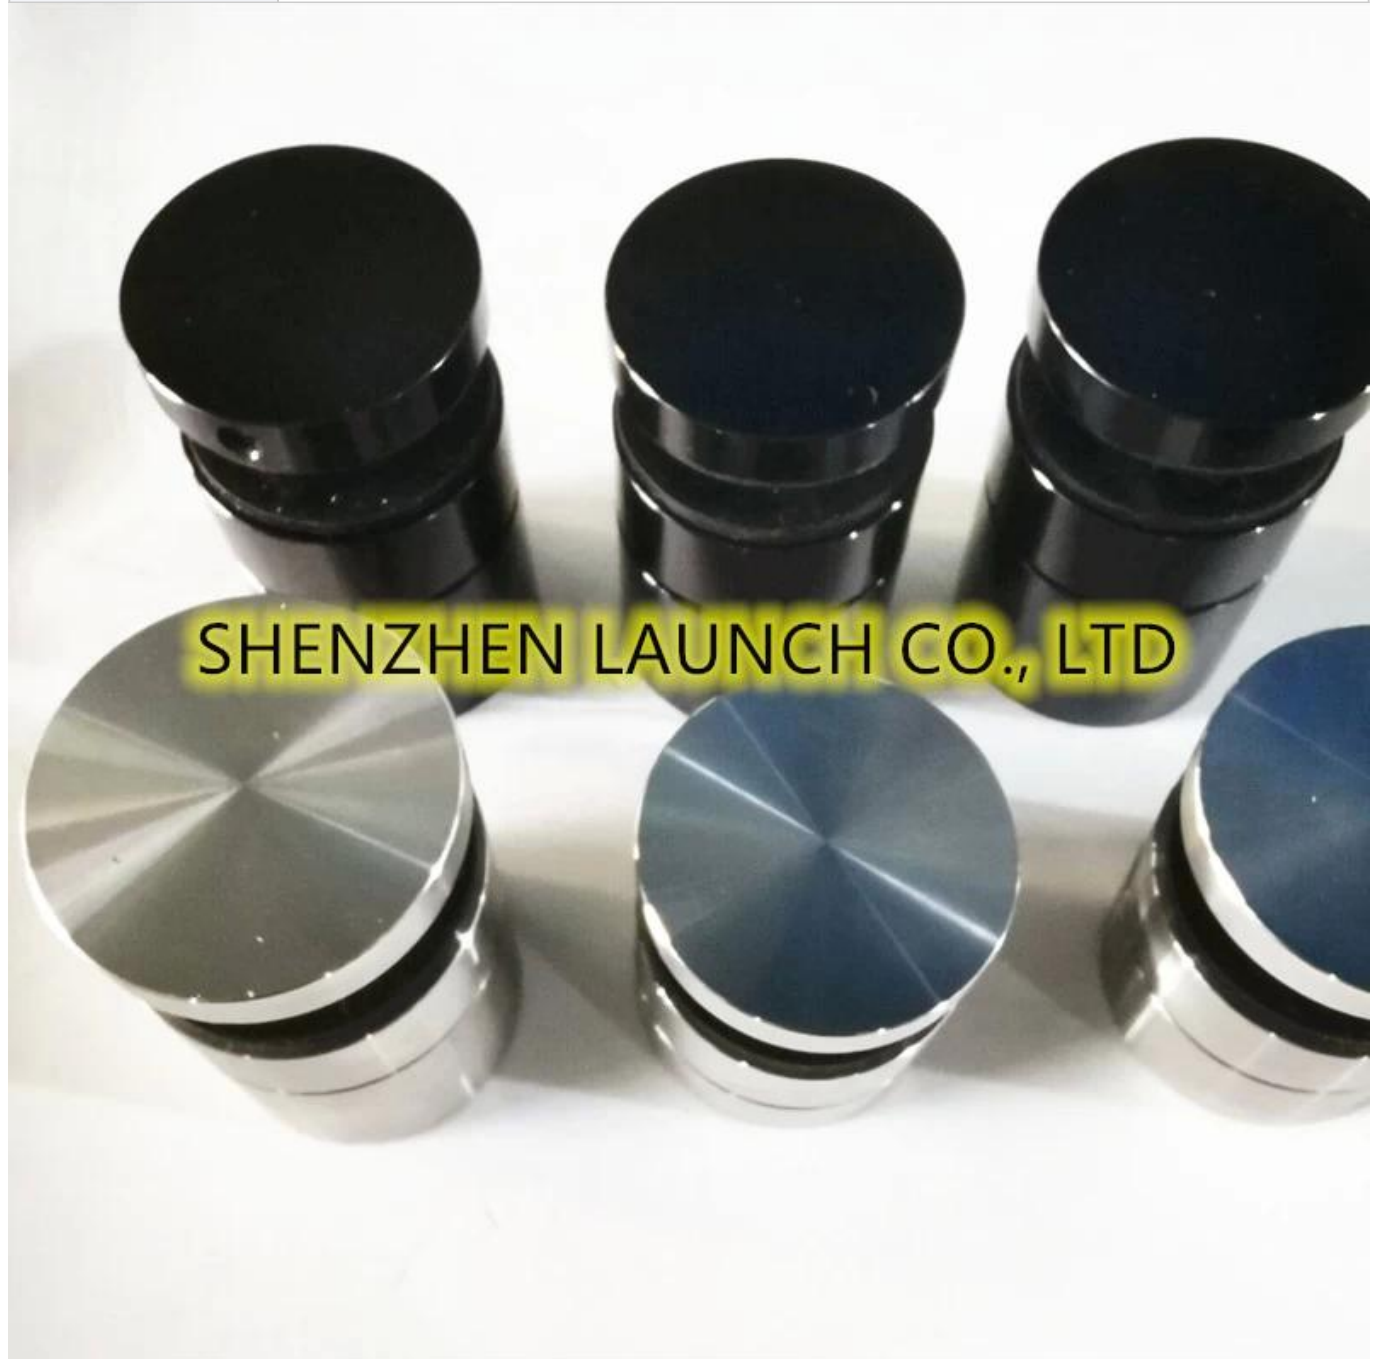

Punt Vast Verstelbare Matte Zwarte Glass Rail Fittings Standoff Base en Cap

Kenmerken van Round Standoff Base en Cap:

productnaam	Punt Vast Verstelbare Matte Zwarte Glass Rail Fittings Standoff Base en Cap
Materiaal	Roestvrij staal 304/316, duplex 2205
Grootte	Diameter 38 mm (1 1/2 "), 40 mm of 50 mm (2"), dop 10 mm, basislengte instelbaar van 25-35 mm

Andere modellen van glazen standoffs zoals hieronder-

Part No.	Material	Finish	Body	Bolt size
<ul style="list-style-type: none"> ▪ SF-30 ▪ SF-40 ▪ SF-50 ▪ SF-50A 	<ul style="list-style-type: none"> ▪ AISI 304 ▪ AISI 316 	<ul style="list-style-type: none"> ▪ Satin ▪ Mirror 	<ul style="list-style-type: none"> ▪ 30x10; 30x25mm ▪ 40x10; 40x30mm ▪ 50x12; 50x30mm ▪ 50x12; 50x50mm ▪ silicon rubber gasket included 	<ul style="list-style-type: none"> ▪ M10x120 bolt ▪ M10x72 wood screw ▪ M8x100 bolt ▪ M8 x72 wood screw

Part No.	Material	Finish	Body	Bolt size
<ul style="list-style-type: none"> ▪ SF-38Z 	<ul style="list-style-type: none"> ▪ AISI 304 ▪ AISI 316 	<ul style="list-style-type: none"> ▪ Satin ▪ Mirror 	<ul style="list-style-type: none"> ▪ hollow type ▪ 38x7.5;38x38mm ▪ silicon rubber gasket included 	<ul style="list-style-type: none"> ▪ M8x70 hexagonal screw

Part No.	Material	Finish	Body	Mounting plate size
<ul style="list-style-type: none"> ▪ SF-50T 	<ul style="list-style-type: none"> ▪ AISI 304 ▪ AISI 316 	<ul style="list-style-type: none"> ▪ Satin ▪ Mirror 	<ul style="list-style-type: none"> ▪ 50x10;50x30mm ▪ silicon rubber gasket included 	<ul style="list-style-type: none"> ▪ 200x100x10mm