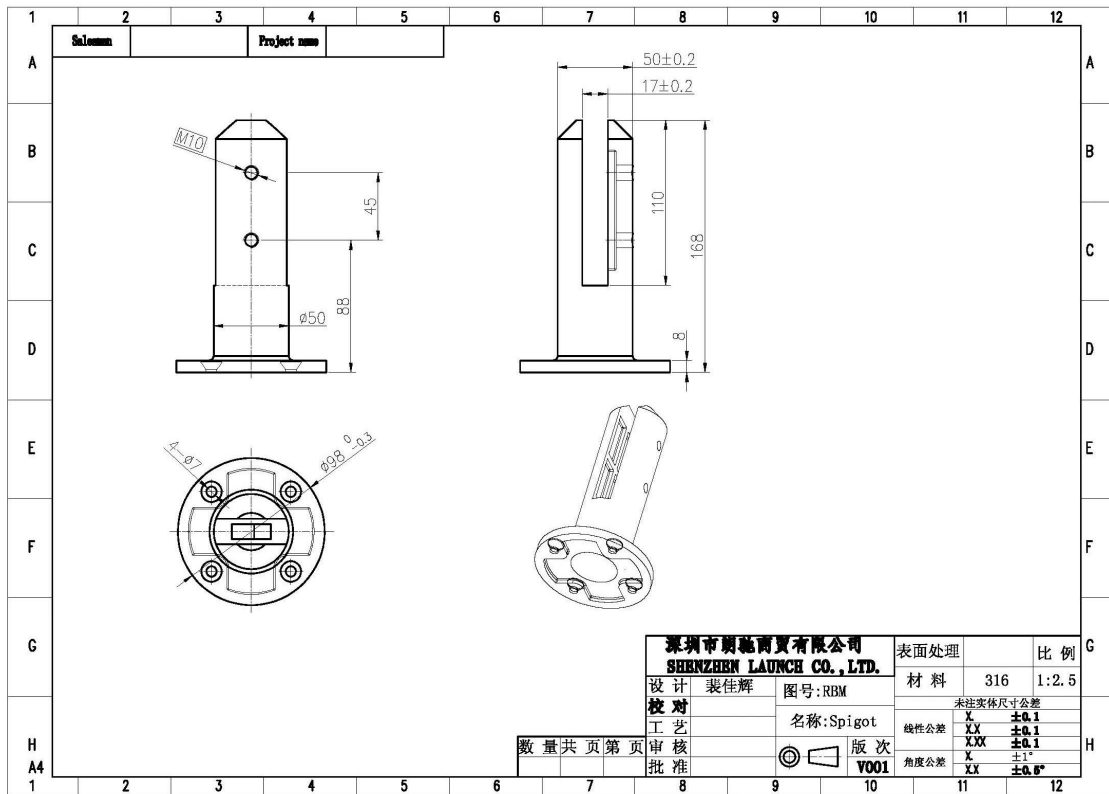

Verpakking & levering

--Een pc in een plastic zak, dan in een doos. 20 stuks in een doos.

--Verzendkosten optie: door (10-15 dagen) /by zeelucht (3-5 dagen)