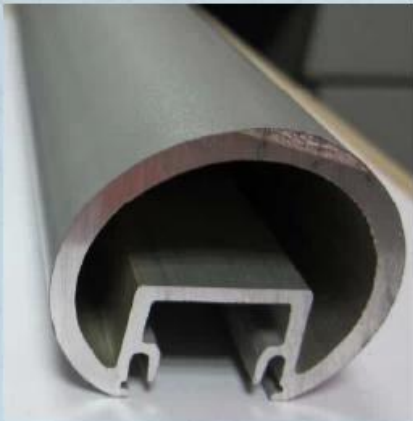

Semi-frameloze glazen balustrade rond aluminium bericht

Hier zijn tekeningen van ronde aluminium paal met verschillende manieren:

Richting:

- Een manier eindpaal;
- Twee manier 90 graden bericht;
- Twee manier 180 graden bericht;
- Twee manier 135 graden bericht;

Aluminum railing post --Round 1 way post

Material : aluminum 6065
Heat treatment :T6
Surface : MILL
Length : 1265mm
details: with 150mm snap insert in at one end, a plastic seat, a post base, cap on the top and cover ring for post base.

Aluminum railing post
--Round 2 way post

Material : aluminum 6065
Heat treatment :T6
Surface : MILL
Length : 1265mm
details: with 150mm snap insert in at one end, a plastic seat, a post base, cap on the top and cover ring for post base.

Aluminum railing post
--Round 135 degree post

Material : aluminum 6065
Heat treatment :T6
Surface : MILL
Length : 1265mm
details: with 150mm snap insert in at one end, a plastic seat, a post base, cap on the top and cover ring for post base.