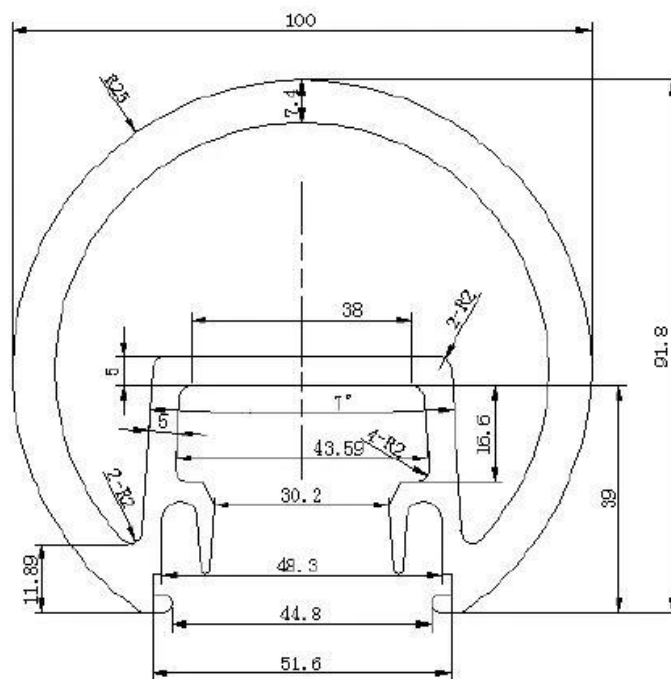

Semi-frameloze glazen balustrade rond aluminium bericht

Hier zijn tekeningen van ronde aluminium paal met verschillende manieren:

Richting:

- Een manier eindpaal;
- Twee manier 90 graden bericht;
- Twee manier 180 graden bericht;
- Twee manier 135 graden bericht;

Aluminum railing post --Round 1 way post

Material : aluminum 6065
Heat treatment :T6
Surface : MILL
Length : 1265mm
details: with 150mm snap insert in at one end, a plastic seat, a post base, cap on the top and cover ring for post base.

Aluminum railing post
--Round 2 way post

Material : aluminum 6065
Heat treatment :T6
Surface : MILL
Length : 1265mm
details: with 150mm snap insert in at one end, a plastic seat, a post base, cap on the top and cover ring for post base.

Aluminum railing post
--Round 135 degree post

Material : aluminum 6065
Heat treatment :T6
Surface : MILL
Length : 1265mm
details: with 150mm snap insert in at one end, a plastic seat, a post base, cap on the top and cover ring for post base.