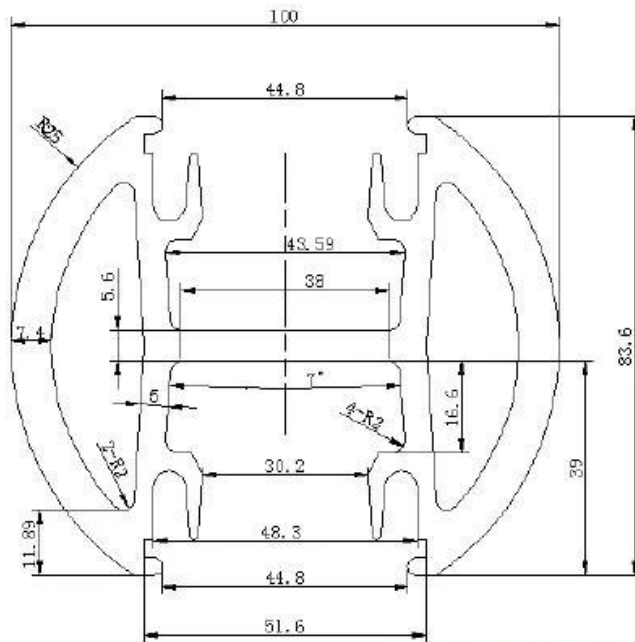

Semi-frameloze glazen balustrade rond aluminium bericht

Hier zijn tekeningen van ronde aluminium paal met verschillende manieren:

Richting:

- Een manier eindpaal;
- Twee manier 90 graden bericht;
- Twee manier 180 graden bericht;
- Twee manier 135 graden bericht;

Aluminum railing post --Round 1 way post

Material : aluminum 6065
Heat treatment :T6
Surface : MILL
Length : 1265mm
details: with 150mm snap insert in at one end, a plastic seat, a post base, cap on the top and cover ring for post base.

Aluminum railing post
--Round 2 way post

Material : aluminum 6065
Heat treatment :T6
Surface : MILL
Length : 1265mm
details: with 150mm snap insert in at one end, a plastic seat, a post base, cap on the top and cover ring for post base.

Aluminum railing post
--Round 135 degree post

Material : aluminum 6065
Heat treatment :T6
Surface : MILL
Length : 1265mm
details: with 150mm snap insert in at one end, a plastic seat, a post base, cap on the top and cover ring for post base.