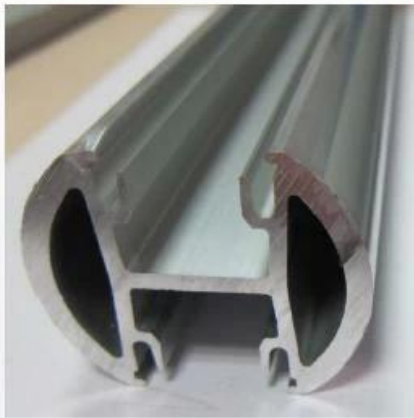

Semi-frameloze glazen balustrade rond aluminium bericht

Hier zijn tekeningen van ronde aluminium paal met verschillende manieren:

Richting:

- Een manier eindpaal;
- Twee manier 90 graden bericht;
- Twee manier 180 graden bericht;
- Twee manier 135 graden bericht;

Aluminum railing post --Round 1 way post

Material : aluminum 6065
Heat treatment :T6
Surface : MILL
Length : 1265mm
details: with 150mm snap insert in at one end, a plastic seat, a post base, cap on the top and cover ring for post base.

Aluminum railing post
--Round 2 way post

Material : aluminum 6065
Heat treatment :T6
Surface : MILL
Length : 1265mm
details: with 150mm snap insert in at one end, a plastic seat, a post base, cap on the top and cover ring for post base.

Aluminum railing post
--Round 135 degree post

Material : aluminum 6065
Heat treatment :T6
Surface : MILL
Length : 1265mm
details: with 150mm snap insert in at one end, a plastic seat, a post base, cap on the top and cover ring for post base.