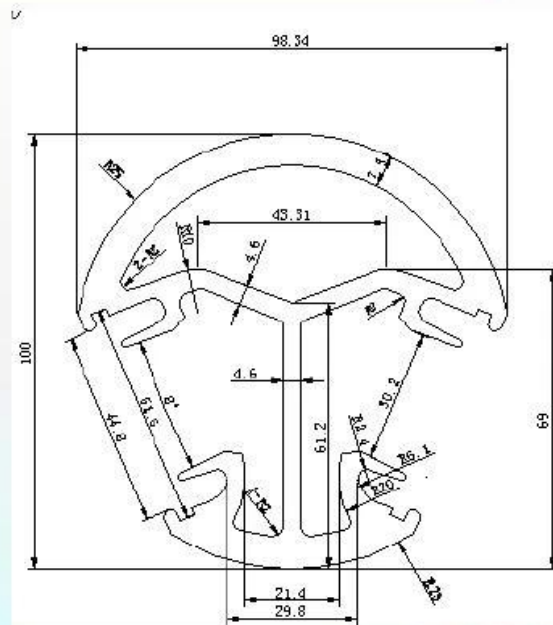

Semi-frameloze glazen balustrade rond aluminium bericht

Hier zijn tekeningen van ronde aluminium paal met verschillende manieren:

Richting:

- Een manier eindpaal;
- Twee manier 90 graden bericht;
- Twee manier 180 graden bericht;
- Twee manier 135 graden bericht;

Aluminum railing post --Round 1 way post

Material : aluminum 6065
Heat treatment :T6
Surface : MILL
Length : 1265mm
details: with 150mm snap insert in at one end, a plastic seat, a post base, cap on the top and cover ring for post base.

Aluminum railing post
--Round 2 way post

Material : aluminum 6065
Heat treatment :T6
Surface : MILL
Length : 1265mm
details: with 150mm snap insert in at one end, a plastic seat, a post base, cap on the top and cover ring for post base.

Aluminum railing post
--Round 135 degree post

Material : aluminum 6065
Heat treatment :T6
Surface : MILL
Length : 1265mm
details: with 150mm snap insert in at one end, a plastic seat, a post base, cap on the top and cover ring for post base.