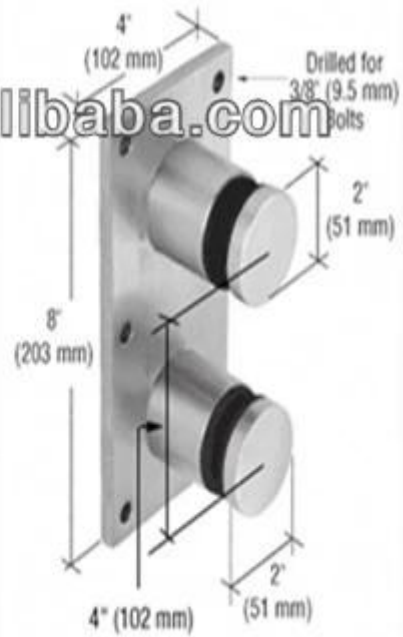

Standoff Bracket

Item: glass rail standoff

Item no.: SF

Material: stainless steel 304 or 316

Finish : satin / mirror polished

launch-china.en.alibaba.com