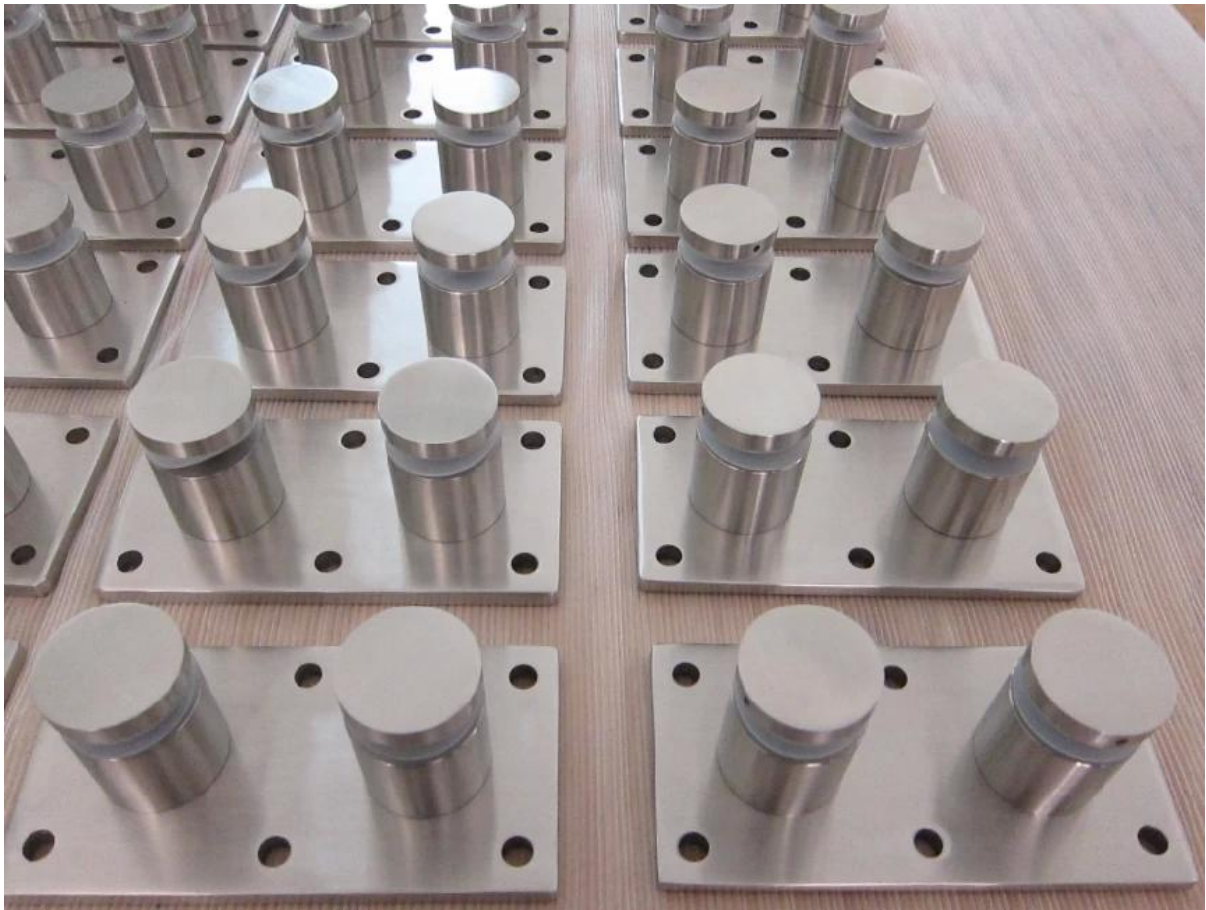

SF-30

Model no. : SF-50 T	
Material	Stainless steel 304/ 316
Finish	Satin / mirror polished
Size	50*10mm cap, 50*30 mm body, silicon rubber gasket included
Mounting plate size	200*100*10mm

SF-50

Standoff Bracket

Item: glass rail standoff

Item no.: SF

Material: stainless steel 304 or 316

Finish : satin / mirror polished

launch-china.en.alibaba.com

Top rail voor frame-loze glazen balustrade

[china 12mm gehard glas balustrade met glas spigot aan de onderkant en de sleuven op de top voor balkon spoor](#)

Round top rail

For 12mm glass

Material	Stainless steel 316/316L
Finish	Mirror or satin
Dimension	Dia 25.4mm , groove 14*14 mm , 5.8 meter per length

Round top rail fittings

Round 180 degree connector , 90 degree connector , wall to rail connector , end cap

Material	Stainless steel 316
Finish	Mirror or satin

Square top rail

For 12mm glass

Material	Stainless steel 316/316L
Finish	Mirror or satin
Dimension	25*21mm , groove 14*14 mm , 5.8 meter per length

Square top rail fittings