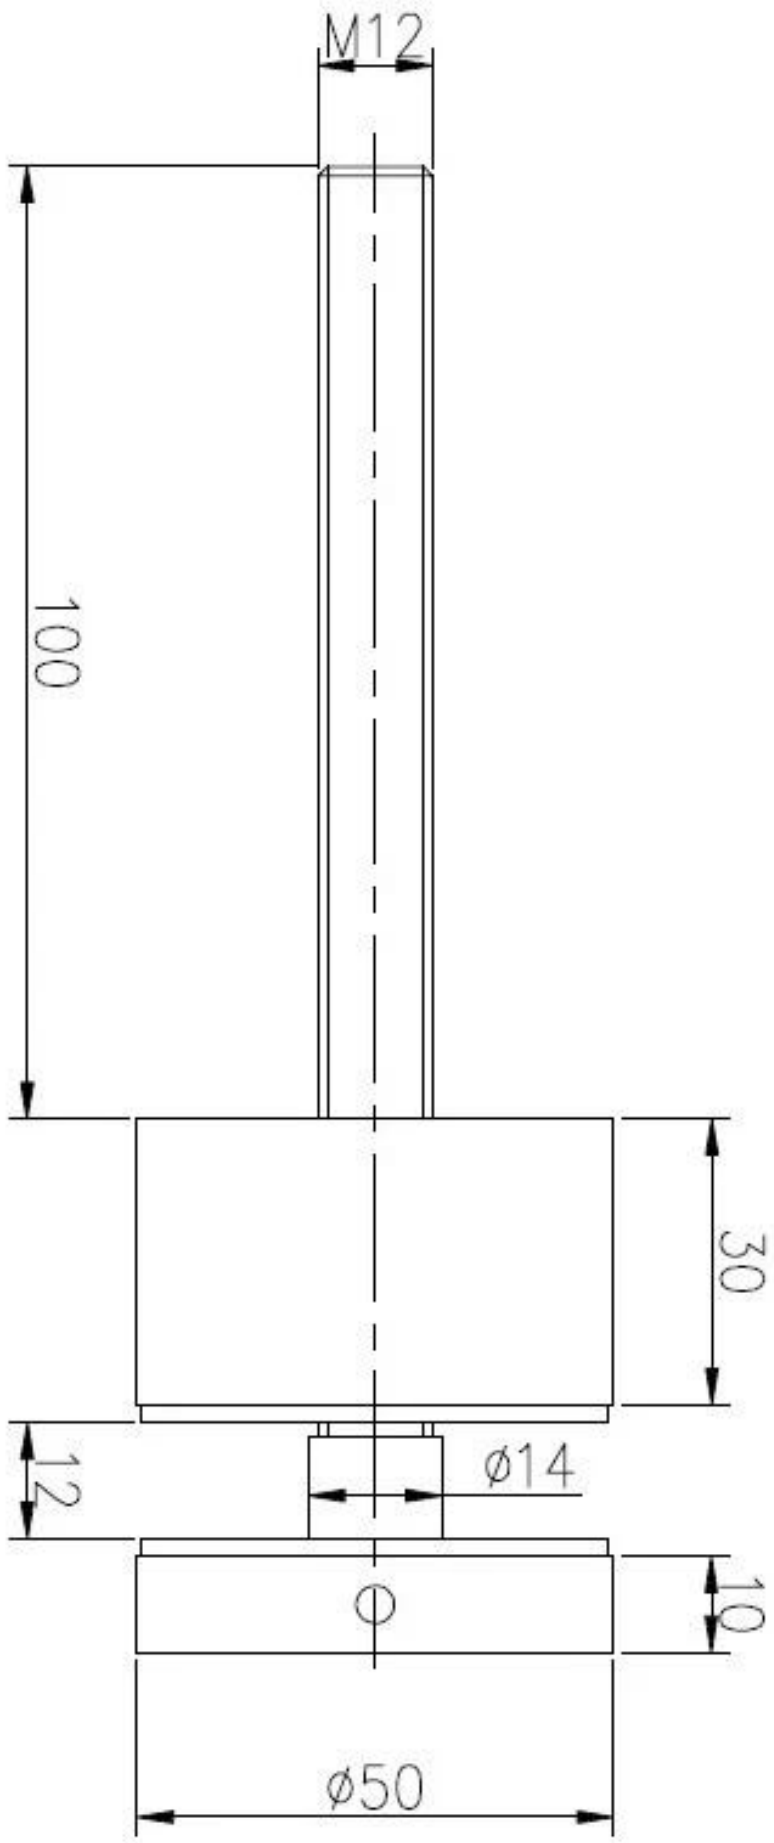

SF-30

Model no. : SF-30	
Material	Stainless steel 304/ 316
Finish	Satin / mirror polished
Size	30*10mm cap, 30*25mm body , M8* 100 bolt , silicon rubber gasket included

SF-50

Model no. : SF-50	
Material	Stainless steel 304/ 316
Finish	Satin / mirror polished
Size	50*10mm cap, 50*30 mm body , M12*120 bolt , silicon rubber gasket included

SF-30

Model no. : SF-50 T	
Material	Stainless steel 304/ 316
Finish	Satin / mirror polished
Size	50*10mm cap, 50*30 mm body, silicon rubber gasket included
Mounting plate size	200*100*10mm

SF-50

Standoff Bracket

Round top rail

For 12mm glass

Material	Stainless steel 316/316L
Finish	Mirror or satin
Dimension	Dia 25.4mm , groove 14*14 mm , 5.8 meter per length

Round top rail fittings

Round 180 degree connector , 90 degree connector , wall to rail connector , end cap

Material	Stainless steel 316
Finish	Mirror or satin

Square top rail

For 12mm glass

Material	Stainless steel 316/316L
Finish	Mirror or satin
Dimension	25*21mm , groove 14*14 mm , 5.8 meter per length

Square top rail fittings