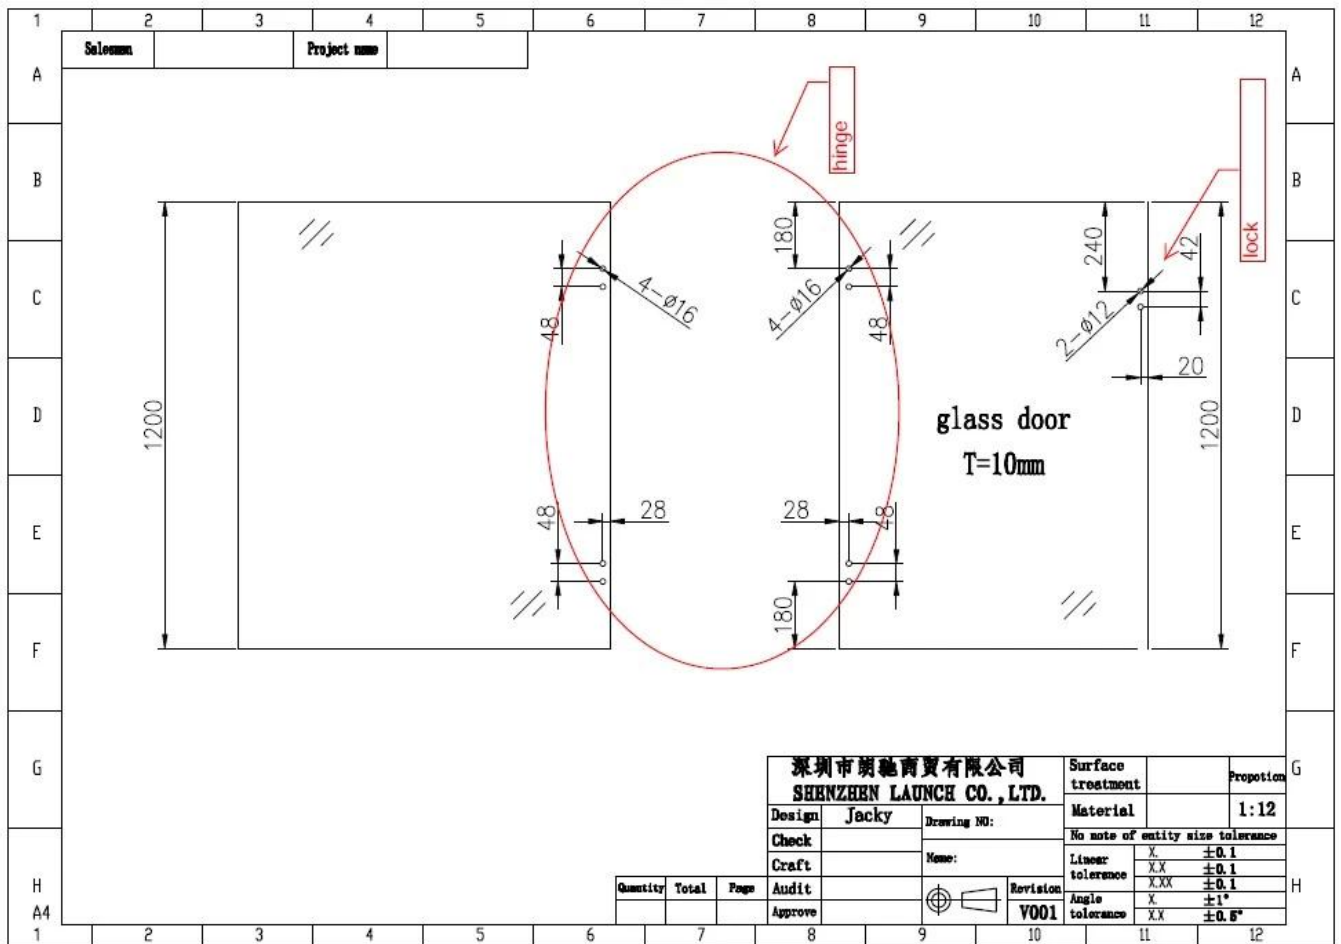

Glazen gat tekening voor scharnier en grendel-

Andere modellen van scharnieren van poolpoort -
Glas naar wandscharnier