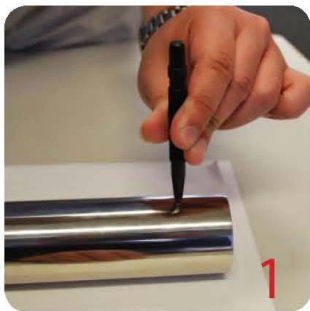

## Glass Clamp Installation Guide

1  
Mark and centre punch desired location of blind rivet nut location.

2  
Drill centre punched hole in tube to suit blind rivet nut.

3  
Insert blind rivet nut into tube and fasten with blind rivet tool.