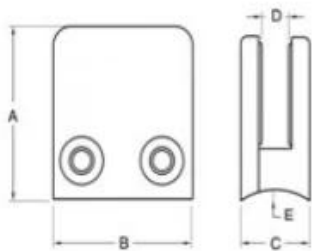

Glas klem **G102** grootte

Item No.	A	B	C	D	E
G101	51	41	25	11	0
G101R	55	41	25	11	R-21.5
→ G102	44	44	25	11	0
G102R	48	44	25	11	R-21.5
Suitable for 8-10mm glass					