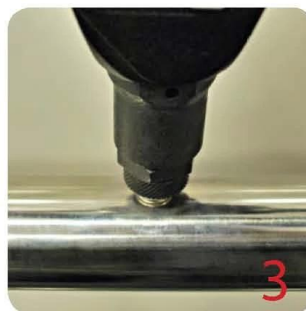

Zijaanzicht

Geborstelde afwerking

Gepolijst afwerking

Installatie gids

Glass Clamp Installation Guide

1
Mark and centre punch desired location of blind rivet nut location.

2
Drill centre punched hole in tube to suit blind rivet nut.

3
Insert blind rivet nut into tube and fasten with blind rivet tool.

4
Check installed blind rivet nut is secure and ready for install.

5
Align half glass clamp with blind rivet nut inline position. Screw in button head cap screw into thread and tighten with hex key.