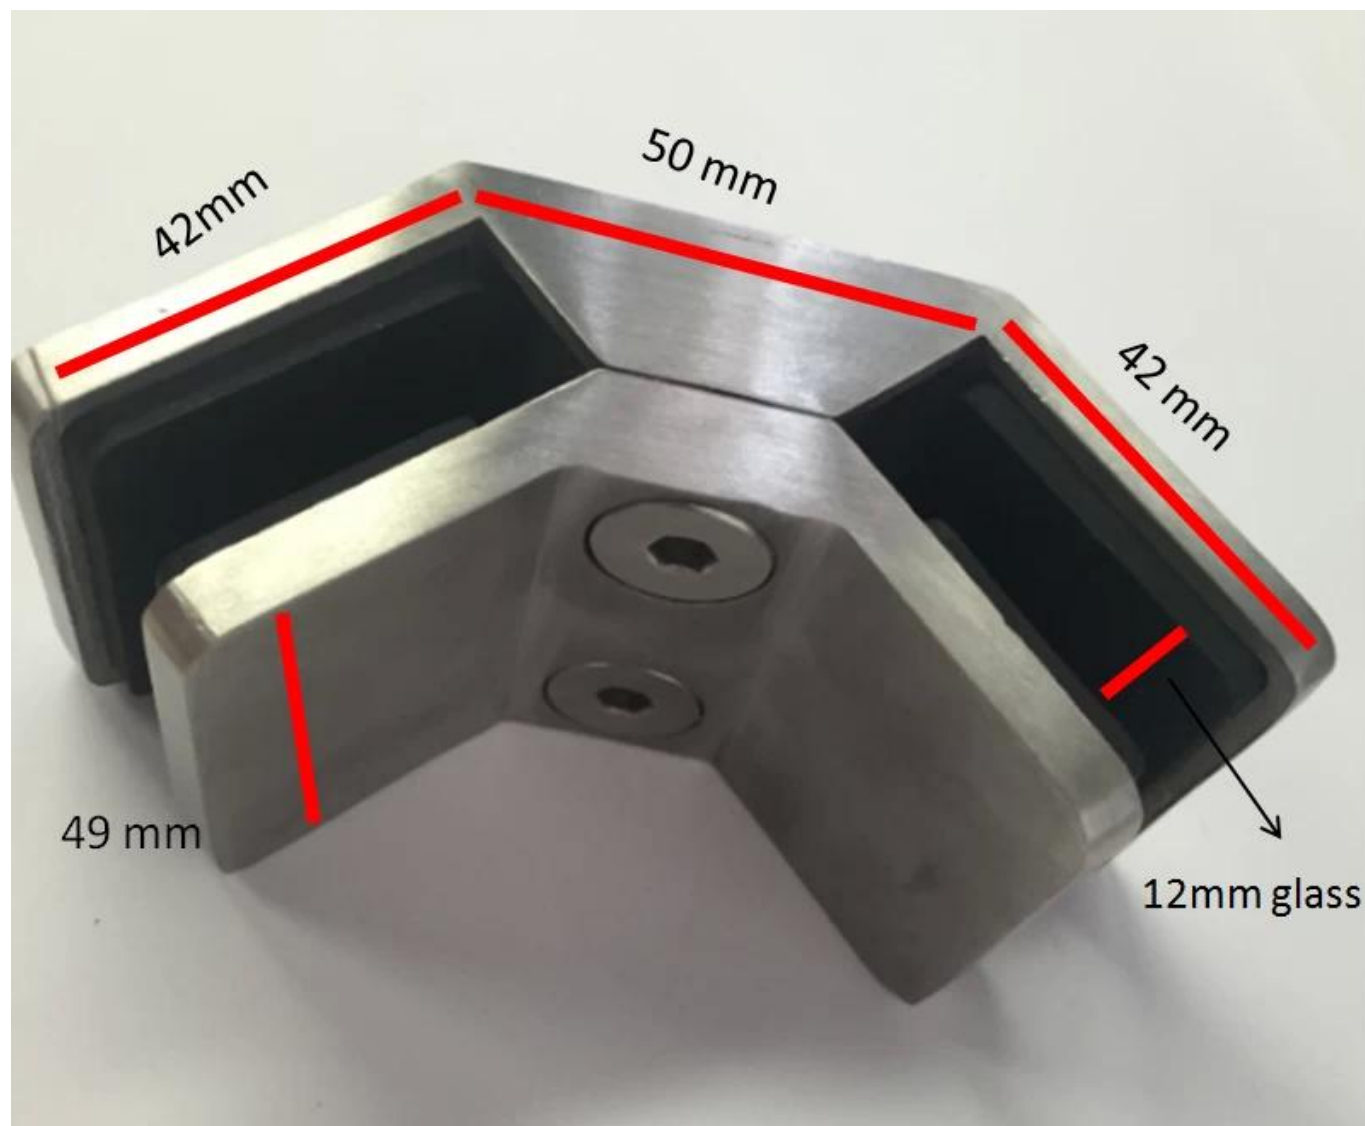

## Roestvrijstalen frameeloze glazen reling 90 graden glazen klemmen glazen clips

### Verschillende afwerking

**TechnischTekening**

**Producties:**

**Projectfoto:**

KEBIL 科比奥®

**Meer glazen klemmen:**

**BC-80x35**

- Square 80x35mm clamps
- To hold **180°** glass panels
- For 8-12mm glass

**CB-90**

- Corner glass clamp
- To hold **90°** glass panels
- For 8-12mm glass

**BC-60**

- Round  $\phi 60$ mm clamps
- To hold **180°** glass panels
- For 8-12mm glass

**PV-90**

- Corner glass clamp
- To hold **90°** glass panels
- For 12-15mm glass

**CB-180**

- **Glass to wall** clamps
- For 8-12mm glass

**PV-135**

- Corner glass clamp
- To hold **135°** glass panels
- For 8-12mm glass

Drawing	Picture	Ref.	A	B	C	D	E
		G108	55	55	30	11	0
		G108R	58	55	30	11	R25.4
		G101	51	41	25	11	0
		G101R	55	41	25	11	R21.5/R25.4
		G102	44	44	25	11	0
		G102R	48	44	25	11	R21.5/R25.4
		G103	50	40	22	8	0
		G104	50	40	26	12	0
		G105	54	45	28	14	0
		G107	63	45	28	14	0
		G103R	52	40	22	8	R21.5
		G104R	52	40	26	12	R21.5
		G105R	58	45	28	14	R21.5/R25.4
		G107R	66	45	28	14	R21.5/R25.4
		G106	50	40	25	12	0
		G106R	52	40	25	12	R21.5/R25.4