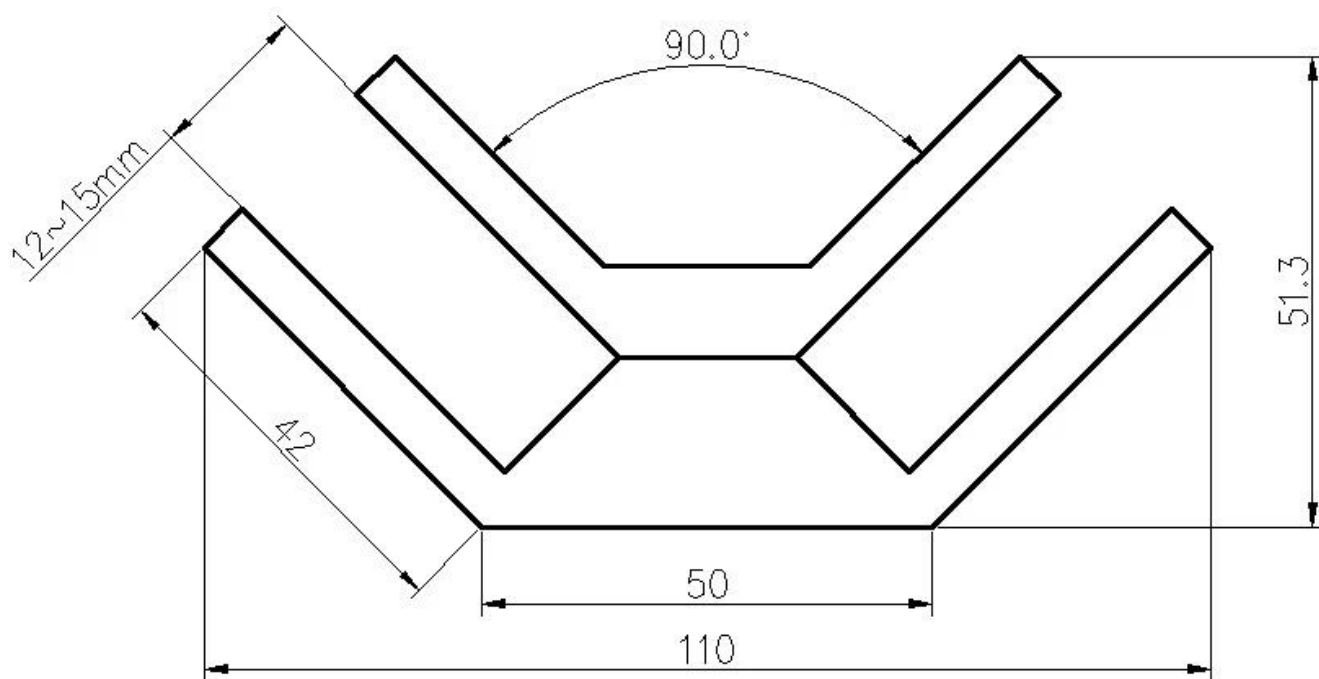

## Roestvrijstalen frameeloze glazen reling 90 graden glazen klemmen glazen clips

### Verschillende afwerking

**TechnischTekening**

**Producties:**

**Projectfoto:**

KEBIL 科比奥®

**Meer glazen klemmen:**

**BC-80x35**

- Square 80x35mm clamps
- To hold **180°** glass panels
- For 8-12mm glass

**CB-90**

- Corner glass clamp
- To hold **90°** glass panels
- For 8-12mm glass

**BC-60**

- Round  $\phi 60$ mm clamps
- To hold **180°** glass panels
- For 8-12mm glass

**PV-90**

- Corner glass clamp
- To hold **90°** glass panels
- For 12-15mm glass

**CB-180**

- **Glass to wall** clamps
- For 8-12mm glass

**PV-135**

- Corner glass clamp
- To hold **135°** glass panels
- For 8-12mm glass

Drawing	Picture	Ref.	A	B	C	D	E
		G108	55	55	30	11	0
		G108R	58	55	30	11	R25.4
		G101	51	41	25	11	0
		G101R	55	41	25	11	R21.5/R25.4
		G102	44	44	25	11	0
		G102R	48	44	25	11	R21.5/R25.4
		G103	50	40	22	8	0
		G104	50	40	26	12	0
		G105	54	45	28	14	0
		G107	63	45	28	14	0
		G103R	52	40	22	8	R21.5
		G104R	52	40	26	12	R21.5
		G105R	58	45	28	14	R21.5/R25.4
		G107R	66	45	28	14	R21.5/R25.4
		G106	50	40	25	12	0
		G106R	52	40	25	12	R21.5/R25.4