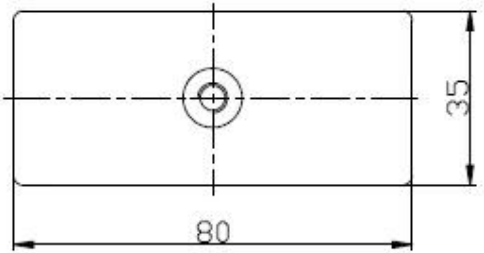

(2) Ander type glasklem die wij leveren:

STAINLESS STEEL BALUSTRADE AND FITTINGS

SHENZHEN LAUNCH CO., LTD

<http://www.chinabalustrade.com>

GLASS CLAMP

Part No.	Material	Finish	Size	Glass thickness
• G102 • G102R	• AISI 304 • AISI 316	• Satin • Mirror	• 44x44x25mm • 48x44x25mm	• 8-10mm

Part No.	Material	Finish	Size	Glass thickness
• G103 • G103R	• AISI 304 • AISI 316	• Satin • Mirror	• 50x40x22mm • 52x40x22mm	• 6-8mm

Part No.	Material	Finish	Size	Glass thickness
• G104 • G104R	• AISI 304 • AISI 316	• Satin • Mirror	• 50x40x26mm • 52x40x26mm	• 8-10mm

Part No.	Material	Finish	Size	Glass thickness
• G105 • G105R	• AISI 304 • AISI 316	• Satin • Mirror	• 53x45x23mm • 58x45x23mm	• 10-12mm

Part No.	Material	Finish	Size	Glass thickness
• G106 • G106R	• AISI 304 • AISI 316	• Satin • Mirror	• 50x40x25mm • 52x45x25mm	• 6-8mm • Used at corner

Part No.	Material	Finish	Size	Glass thickness
• G107 • G107R	• AISI 304 • AISI 316	• Satin • Mirror	• 63x45x28mm • 68x45x28mm	• 10mm

Part No.	Material	Finish	Size	Glass thickness
• G108 • G108R	• AISI 304 • AISI 316	• Satin • Mirror	• 55x55x25mm • 58x55x25mm	• 10-12mm

Part No.	Material	Finish	Size	Glass thickness
• BC-60	• AISI 304 • AISI 316	• Satin • Mirror	• Dia 60mm	• 8-12mm

Part No.	Material	Finish	Size	Glass thickness
• BC-80x35	• AISI 304 • AISI 316	• Satin • Mirror	• 80x35mm	• 8-12mm

Part No.	Material	Finish	Size	Glass thickness
• CB-180	• AISI 304 • AISI 316	• Satin • Mirror	• glass to wall	• 8-12mm

Part No.	Material	Finish	Size	Glass thickness
• CB-90	• AISI 304 • AISI 316	• Satin • Mirror	• 52x52x25mm	• 8-12mm

Part No.	Material	Finish	Size	Glass thickness
• PV-90	• AISI 304 • AISI 316	• Satin • Mirror	• 50x51.3mm	• 8-12mm

Part No.	Material	Finish	Size	Glass thickness
• PV-180	• AISI 304 • AISI 316	• Satin • Mirror	• 60x25mm	• 10-12mm