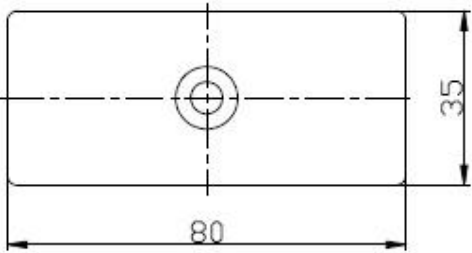

(2) Ander type glasklem die wij leveren:

STAINLESS STEEL BALUSTRADE AND FITTINGS

SHENZHEN LAUNCH CO., LTD

<http://www.chinabalustrade.com>

GLASS CLAMP

Part No.	Material	Finish	Size	Glass thickness
• G102 • G102R	• AISI 304 • AISI 316	• Satin • Mirror	• 44x44x25mm • 48x44x25mm	• 8-10mm

Part No.	Material	Finish	Size	Glass thickness
• G103 • G103R	• AISI 304 • AISI 316	• Satin • Mirror	• 50x40x22mm • 52x40x22mm	• 6-8mm

Part No.	Material	Finish	Size	Glass thickness
• G104 • G104R	• AISI 304 • AISI 316	• Satin • Mirror	• 50x40x26mm • 52x40x26mm	• 8-10mm

Part No.	Material	Finish	Size	Glass thickness
• G105 • G105R	• AISI 304 • AISI 316	• Satin • Mirror	• 53x45x23mm • 58x45x23mm	• 10-12mm

Part No.	Material	Finish	Size	Glass thickness
• G106 • G106R	• AISI 304 • AISI 316	• Satin • Mirror	• 50x40x25mm • 52x45x25mm	• 6-8mm • Used at corner

Part No.	Material	Finish	Size	Glass thickness
• G107 • G107R	• AISI 304 • AISI 316	• Satin • Mirror	• 63x45x28mm • 68x45x28mm	• 10mm

Part No.	Material	Finish	Size	Glass thickness
• G108 • G108R	• AISI 304 • AISI 316	• Satin • Mirror	• 55x55x25mm • 58x55x25mm	• 10-12mm

Part No.	Material	Finish	Size	Glass thickness
• BC-60	• AISI 304 • AISI 316	• Satin • Mirror	• Dia 60mm	• 8-12mm

Part No.	Material	Finish	Size	Glass thickness
• BC-80x35	• AISI 304 • AISI 316	• Satin • Mirror	• 80x35mm	• 8-12mm

Part No.	Material	Finish	Size	Glass thickness
• CB-180	• AISI 304 • AISI 316	• Satin • Mirror	• glass to wall	• 8-12mm

Part No.	Material	Finish	Size	Glass thickness
• CB-90	• AISI 304 • AISI 316	• Satin • Mirror	• 52x52x25mm	• 8-12mm

Part No.	Material	Finish	Size	Glass thickness
• PV-90	• AISI 304 • AISI 316	• Satin • Mirror	• 50x51.3mm	• 8-12mm

Part No.	Material	Finish	Size	Glass thickness
• PV-180	• AISI 304 • AISI 316	• Satin • Mirror	• 60x25mm	• 10-12mm