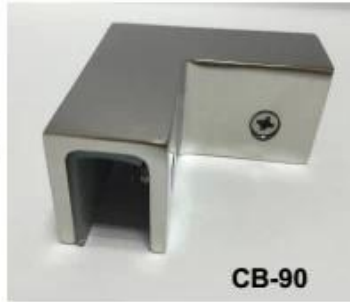

- Square 80x35mm clamps
- To hold **180°** glass panels
- For 8-12mm glass

- Corner glass clamp
- To hold **90°** glass panels
- For 8-12mm glass