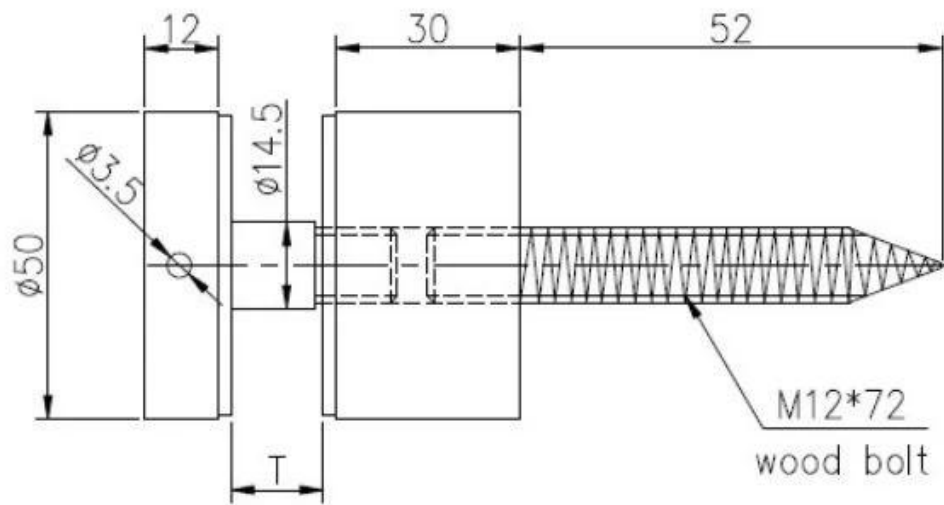

深圳市朗馳商貿有限公司 SHENZHEN LAUNCH CO., LTD.			Surface treatment		Propor
Design	Jacky	Drawing NO: SF-60	Material		1:1
Check		Name: Standoff	No note of entity size tolerance		
Craft			Linear tolerance	X	±0.1
				XX	±0.1
				XXX	±0.1
Quantity	Total	Page	Audit	Revision	Angle tolerance
				V001	X
					XX
					±1°
					±0.5°