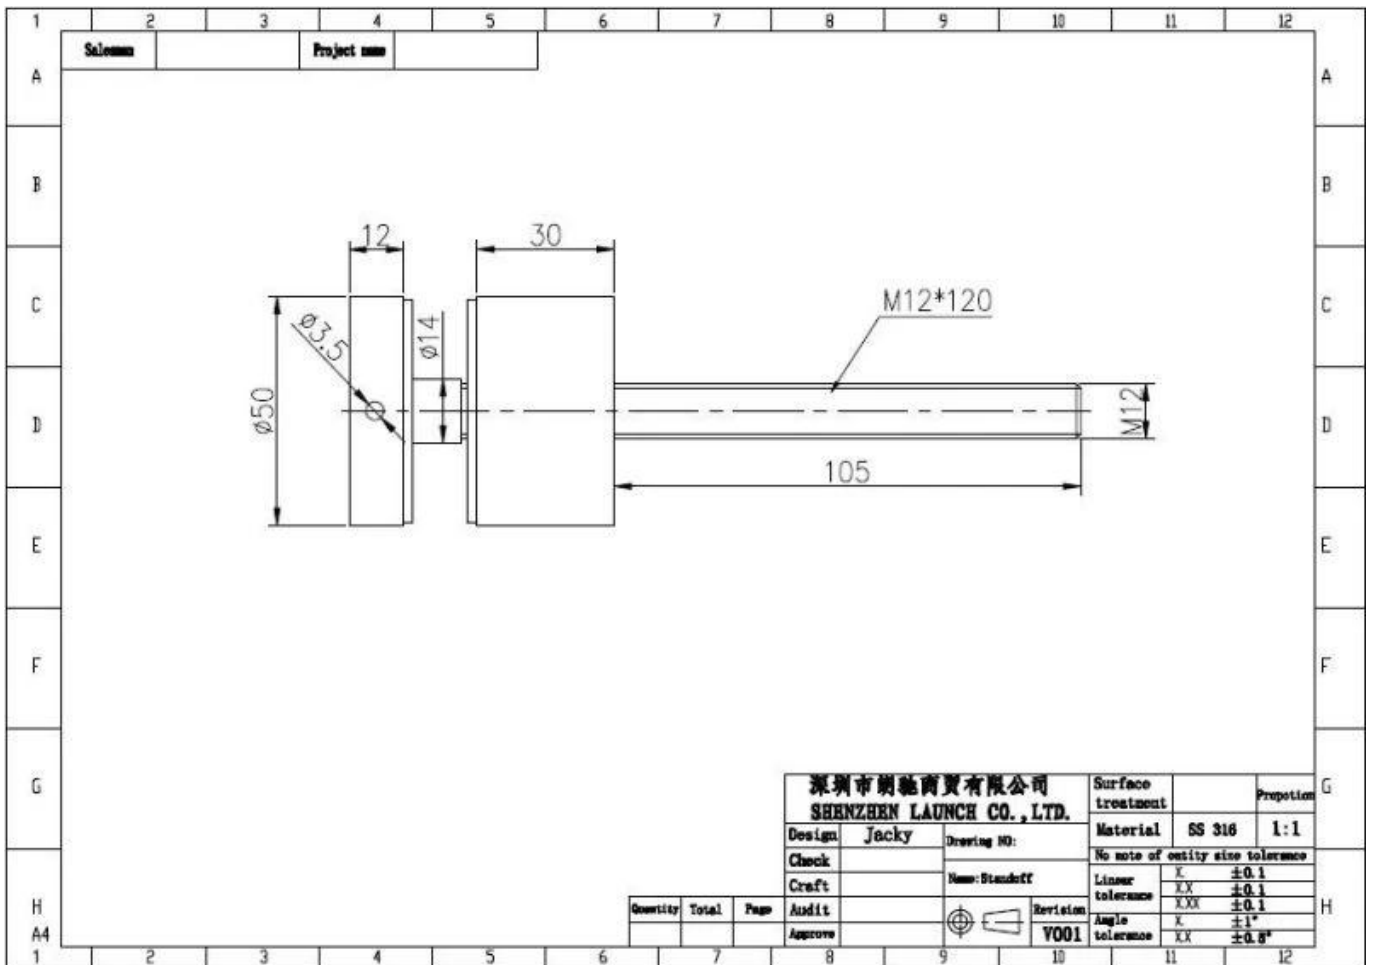

Glazen standoffering met puntige eindschroeven voor hout