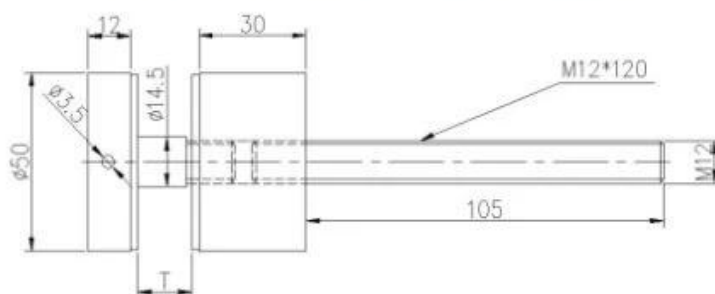

Productspecificaties

Productnaam	Roestvrijstalen glazen afstandhouder
Materiaal	304SS / 316SS
Oppervlakteafwerking	Satijn / spiegel / anderen
Lichaamsgrootte	Dia.50 * 30 mm / 50 * 50 mm
Cap maat	Dia.50 * 12 mm
Bout maat	M12 * 72 / M12 * 100 mm

Productshow

Technisch Tekening

Glass standoff connect with wood

Glass standoff connect with concrete

Andere afstandspecificaties

STAND OFF

Part No.	Material	Finish	Body	Bolt size
<ul style="list-style-type: none"> ▪ SF-30 ▪ SF-40 ▪ SF-50 ▪ SF-50A 	<ul style="list-style-type: none"> ▪ AISI 304 ▪ AISI 316 	<ul style="list-style-type: none"> ▪ Satin ▪ Mirror 	<ul style="list-style-type: none"> ▪ 30x10; 30x25mm ▪ 40x10; 40x30mm ▪ 50x12; 50x30mm ▪ 50x12; 50x50mm ▪ silicon rubber gasket included 	<ul style="list-style-type: none"> ▪ M10x120 bolt ▪ M10x72 wood screw ▪ M8x100 bolt ▪ M8 x72 wood screw

Part No.	Material	Finish	Body	Bolt size
<ul style="list-style-type: none"> ▪ SF-38Z 	<ul style="list-style-type: none"> ▪ AISI 304 ▪ AISI 316 	<ul style="list-style-type: none"> ▪ Satin ▪ Mirror 	<ul style="list-style-type: none"> ▪ hollow type ▪ 38x7,5;38x38mm ▪ silicon rubber gasket included 	<ul style="list-style-type: none"> ▪ M8x70 hexagonal screw

Part No.	Material	Finish	Body	Mounting plate size
<ul style="list-style-type: none"> ▪ SF-50T 	<ul style="list-style-type: none"> ▪ AISI 304 ▪ AISI 316 	<ul style="list-style-type: none"> ▪ Satin ▪ Mirror 	<ul style="list-style-type: none"> ▪ 50x10;50x30mm ▪ silicon rubber gasket included 	<ul style="list-style-type: none"> ▪ 200x100x10mm