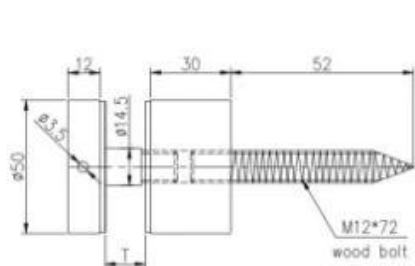

Productspecificaties

Productnaam	Roestvrijstalen glazen afstandhouder
Materiaal	304SS / 316SS
Oppervlakteafwerking	Satijn / spiegel / anderen
Lichaamsgrootte	Dia.50 * 30 mm / 50 * 50 mm
Cap maat	Dia.50 * 12 mm
Bout maat	M12 * 72 / M12 * 100 mm

Productshow

Technisch Tekening

Glass standoff connect with wood

Glass standoff connect with concrete

Andere afstandspecificaties

STAND OFF

Part No.	Material	Finish	Body	Bolt size
<ul style="list-style-type: none"> ▪ SF-30 ▪ SF-40 ▪ SF-50 ▪ SF-50A 	<ul style="list-style-type: none"> ▪ AISI 304 ▪ AISI 316 	<ul style="list-style-type: none"> ▪ Satin ▪ Mirror 	<ul style="list-style-type: none"> ▪ 30x10; 30x25mm ▪ 40x10; 40x30mm ▪ 50x12; 50x30mm ▪ 50x12; 50x50mm ▪ silicon rubber gasket included 	<ul style="list-style-type: none"> ▪ M10x120 bolt ▪ M10x72 wood screw ▪ M8x100 bolt ▪ M8 x72 wood screw

Part No.	Material	Finish	Body	Bolt size
<ul style="list-style-type: none"> ▪ SF-38Z 	<ul style="list-style-type: none"> ▪ AISI 304 ▪ AISI 316 	<ul style="list-style-type: none"> ▪ Satin ▪ Mirror 	<ul style="list-style-type: none"> ▪ hollow type ▪ 38x7,5;38x38mm ▪ silicon rubber gasket included 	<ul style="list-style-type: none"> ▪ M8x70 hexagonal screw