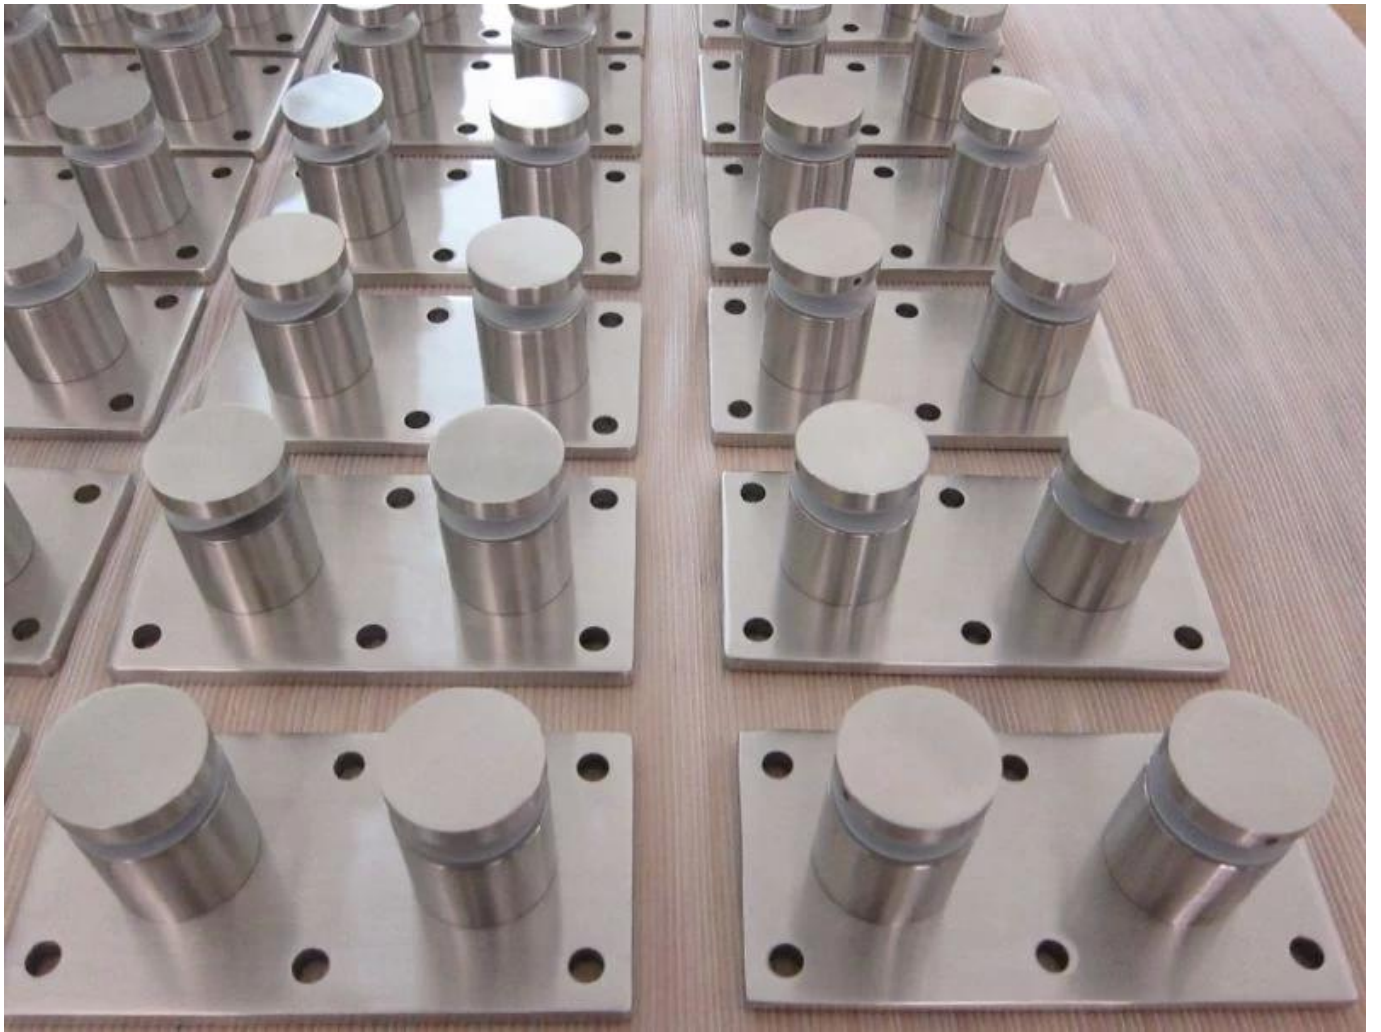

Part No.	Material	Finish	Body	Mounting plate size
<ul style="list-style-type: none"> ▪ SF-50T 	<ul style="list-style-type: none"> ▪ AISI 304 ▪ AISI 316 	<ul style="list-style-type: none"> ▪ Satin ▪ Mirror 	<ul style="list-style-type: none"> ▪ 50x10;50x30mm ▪ silicon rubber gasket included 	<ul style="list-style-type: none"> ▪ 200x100x10mm

SF-50T

SF-50A

SF-50

SF-38

SF-38Z

SF-30

Afbeeldingen inpakken

Standoff Glass Blaustrade