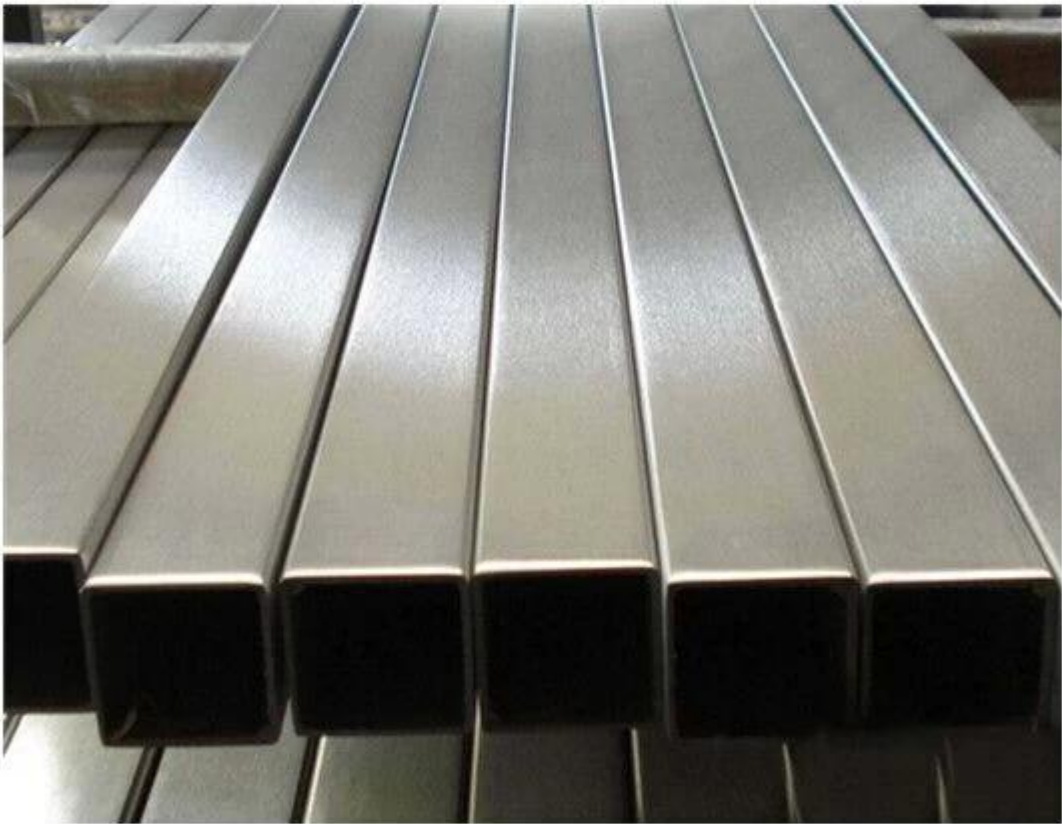

stainless steel mini top rail

- for 12mm glass
- Mirror or satin for option
- 5.8 meter per length
- all fittings available
- round dia25.4mm,
- square 25*21mm,
- groove 14-14mm, 5.8 meter per length
- fittings: 180 degree connector, 90 degree connector, wall to rail connector, end cap