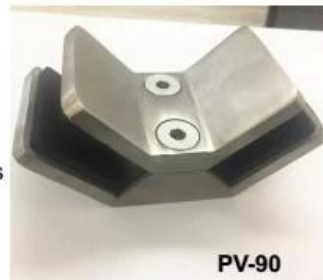

## Specifications of all glass clamps in our company

Drawing	Picture	Ref.	A	B	C	D	E
		G108	55	55	30	11	0
		G108R	58	55	30	11	R25.4
		G101	51	41	25	11	0
		G101R	55	41	25	11	R21.5/R25.4
		G102	44	44	25	11	0
		G102R	48	44	25	11	R21.5/R25.4
		G103	50	40	22	8	0
		G104	50	40	26	12	0
		G105	54	45	28	14	0
		G107	63	45	28	14	0
		G103R	52	40	22	8	R21.5
		G104R	52	40	26	12	R21.5
		G105R	58	45	28	14	R21.5/R25.4
		G107R	66	45	28	14	R21.5/R25.4
		G106	50	40	25	12	0
		G106R	52	40	25	12	R21.5/R25.4

**BC-80x35**

- Square 80x35mm clamps
- To hold 180° glass panels
- For 8-12mm glass

**CB-90**

- Corner glass clamp
- To hold 90° glass panels
- For 8-12mm glass

**BC-60**

- Round  $\phi$ 60mm clamps
- To hold 180° glass panels
- For 8-12mm glass