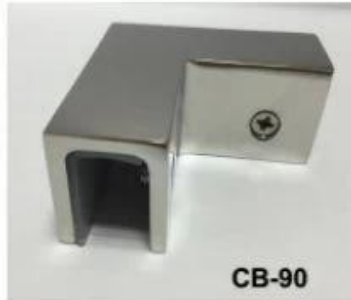

CB-180

BC-60

BC-80x35

CB-90

BC-80x35

- Square 80x35mm clamps
- To hold 180° glass panels
- For 8-12mm glass

CB-90

- Corner glass clamp
- To hold 90° glass panels
- For 8-12mm glass