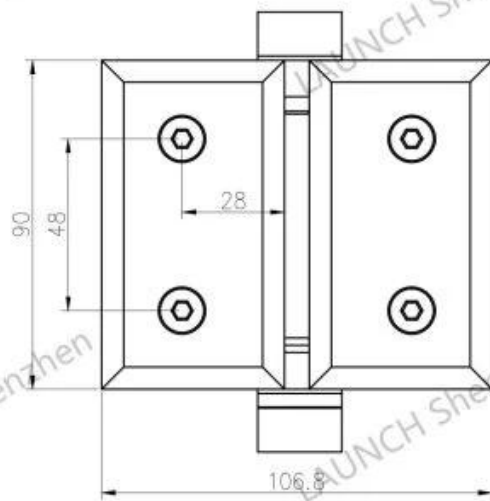

LAUNCH Shenzhen